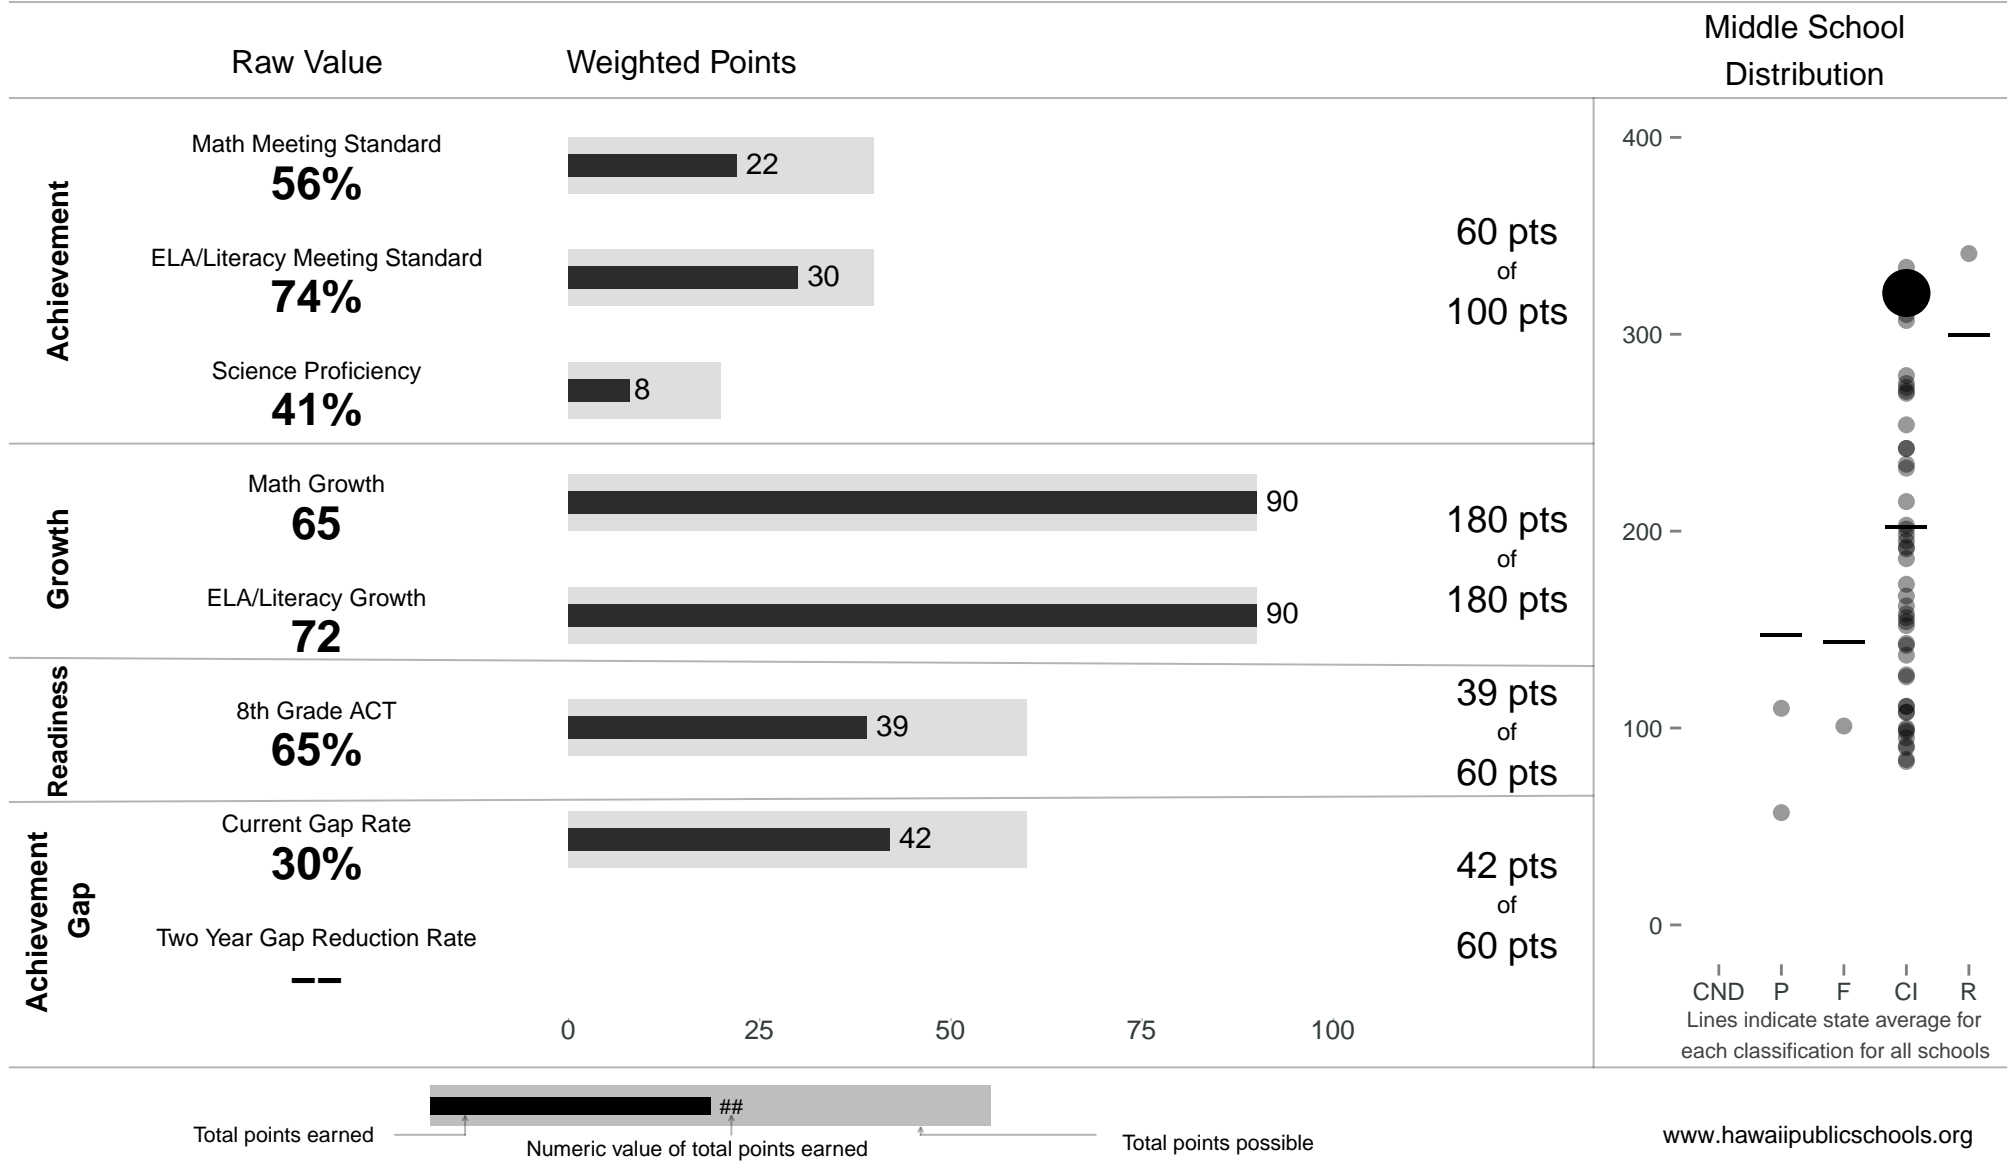

Moanalua Middle

321 points of 400 points

School Year 2014–2015: Continuous Improvement

Trigger: None

School Year 2013–2014: Continuous Improvement

www.hawaiipublicschools.org

NOTE: Final display numbers are rounded, which may cause subtotals to appear to sum incorrectly. The total points value on the upper right is accurate.

Run Date: Tuesday, September 22, 2015