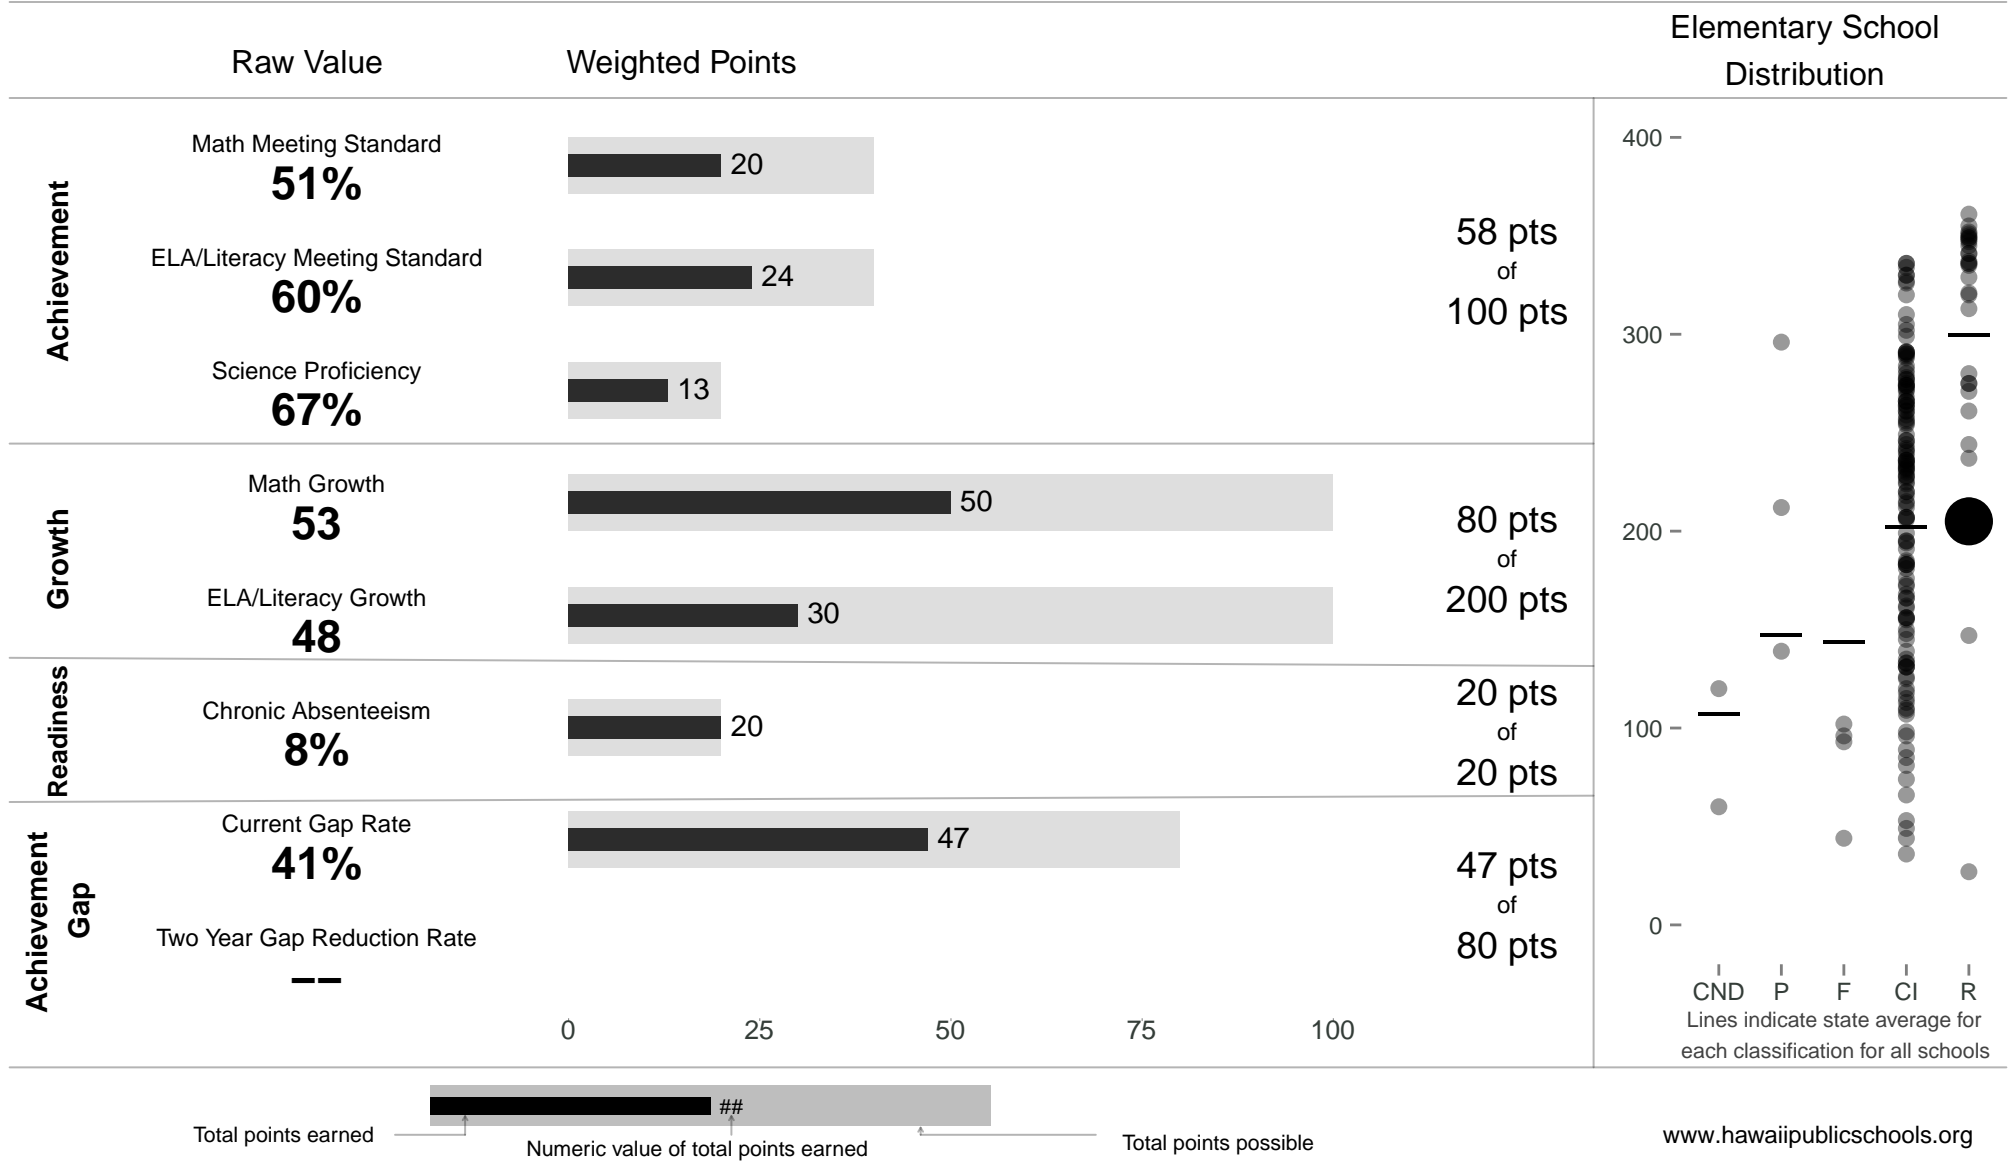

Mokapu Elementary

School Year 2014–2015: Recognition

School Year 2013–2014: Recognition

205 points of 400 points

Trigger: Carry Over

www.hawaiipublicschools.org

NOTE: Final display numbers are rounded, which may cause subtotals to appear to sum incorrectly. The total points value on the upper right is accurate.

Run Date: Tuesday, September 22, 2015