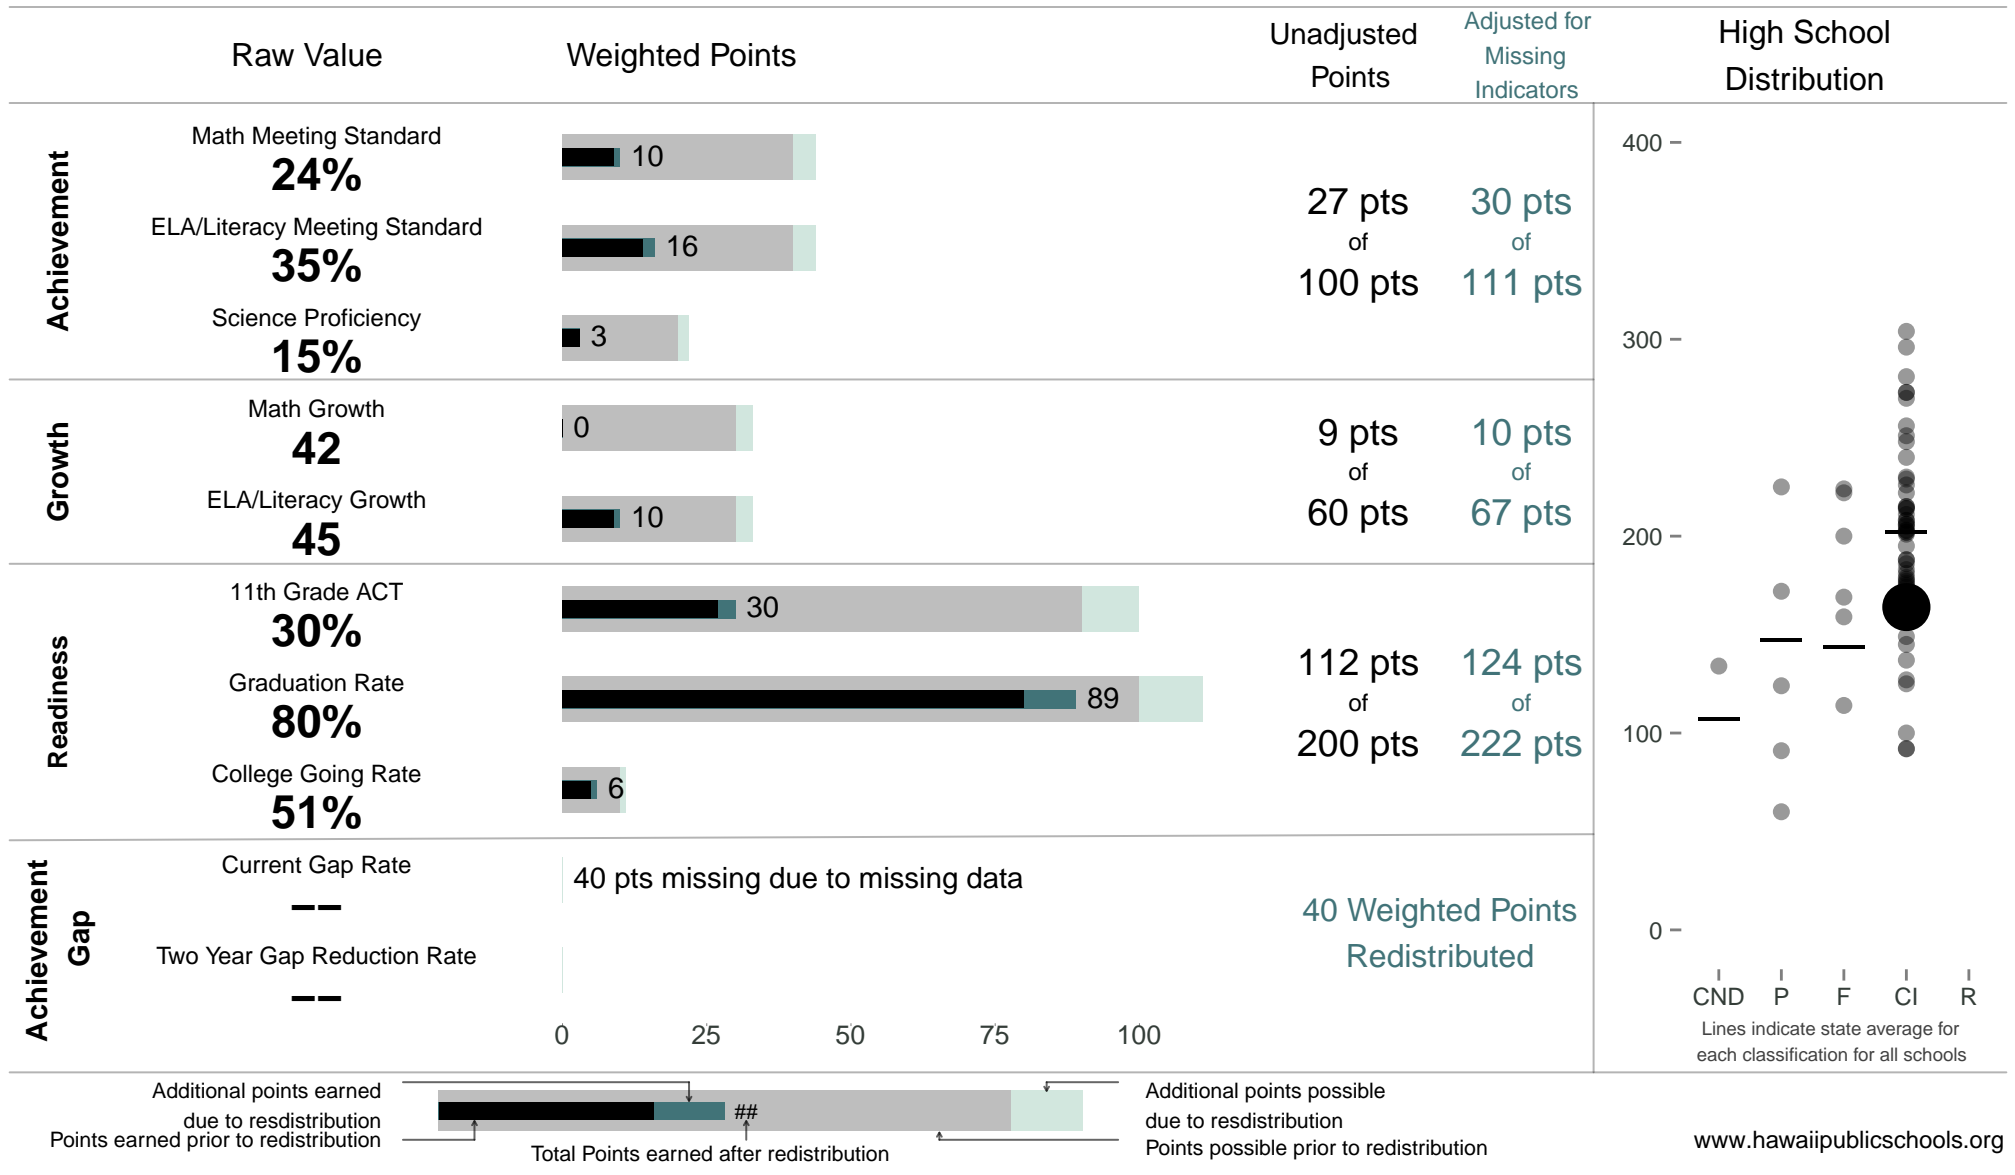

Molokai High

164 points of 400 points

School Year 2014–2015: Continuous Improvement

Trigger: None

School Year 2013–2014: Continuous Improvement

NOTE: Final display numbers are rounded, which may cause subtotals to appear to sum incorrectly. The total points value on the upper right is accurate.