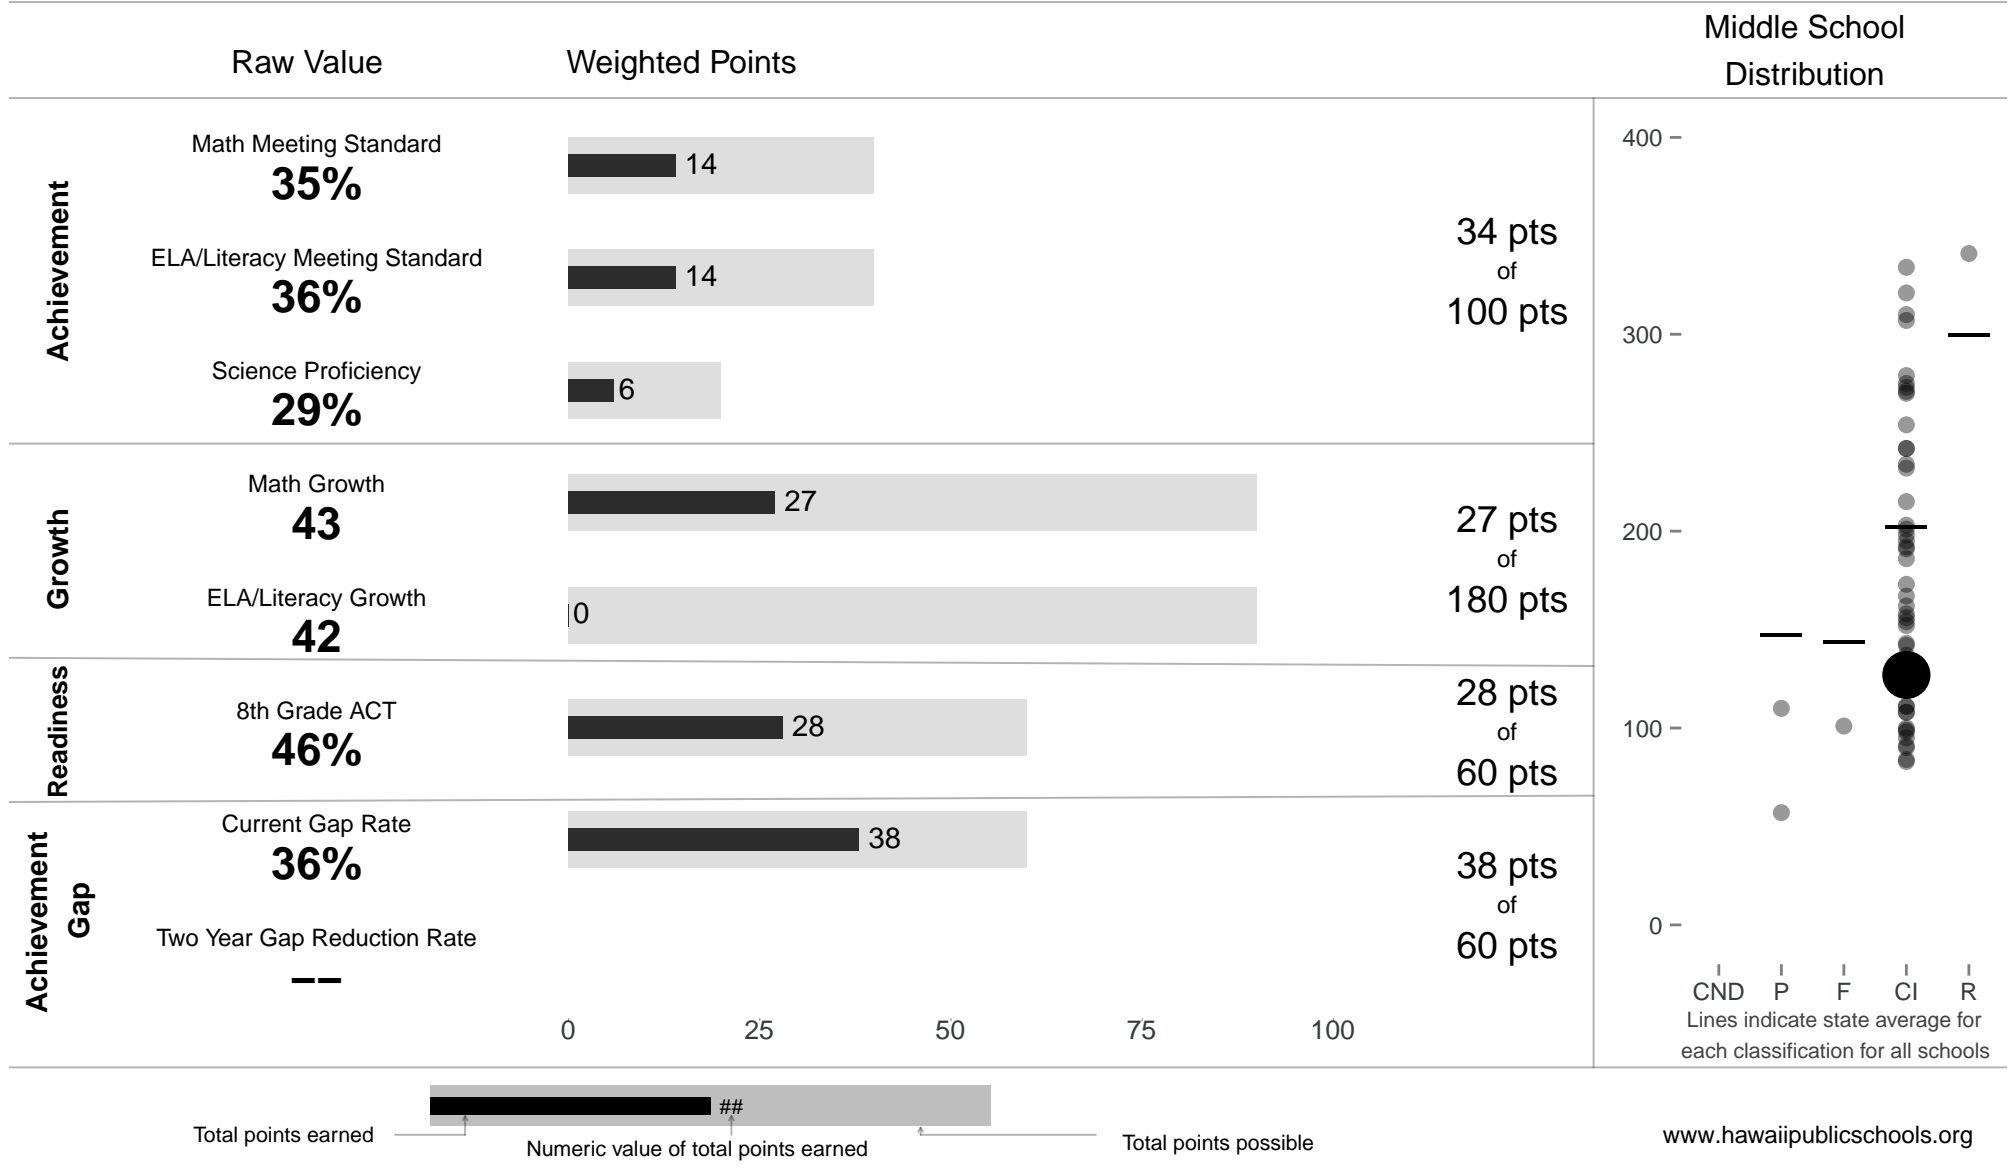

# Molokai Middle

**127 points** of 400 points

School Year 2014–2015: Continuous Improvement

Trigger: None

School Year 2013–2014: Continuous Improvement

www.hawaiipublicschools.org

NOTE: Final display numbers are rounded, which may cause subtotals to appear to sum incorrectly. The total points value on the upper right is accurate.

Run Date: Tuesday, September 22, 2015