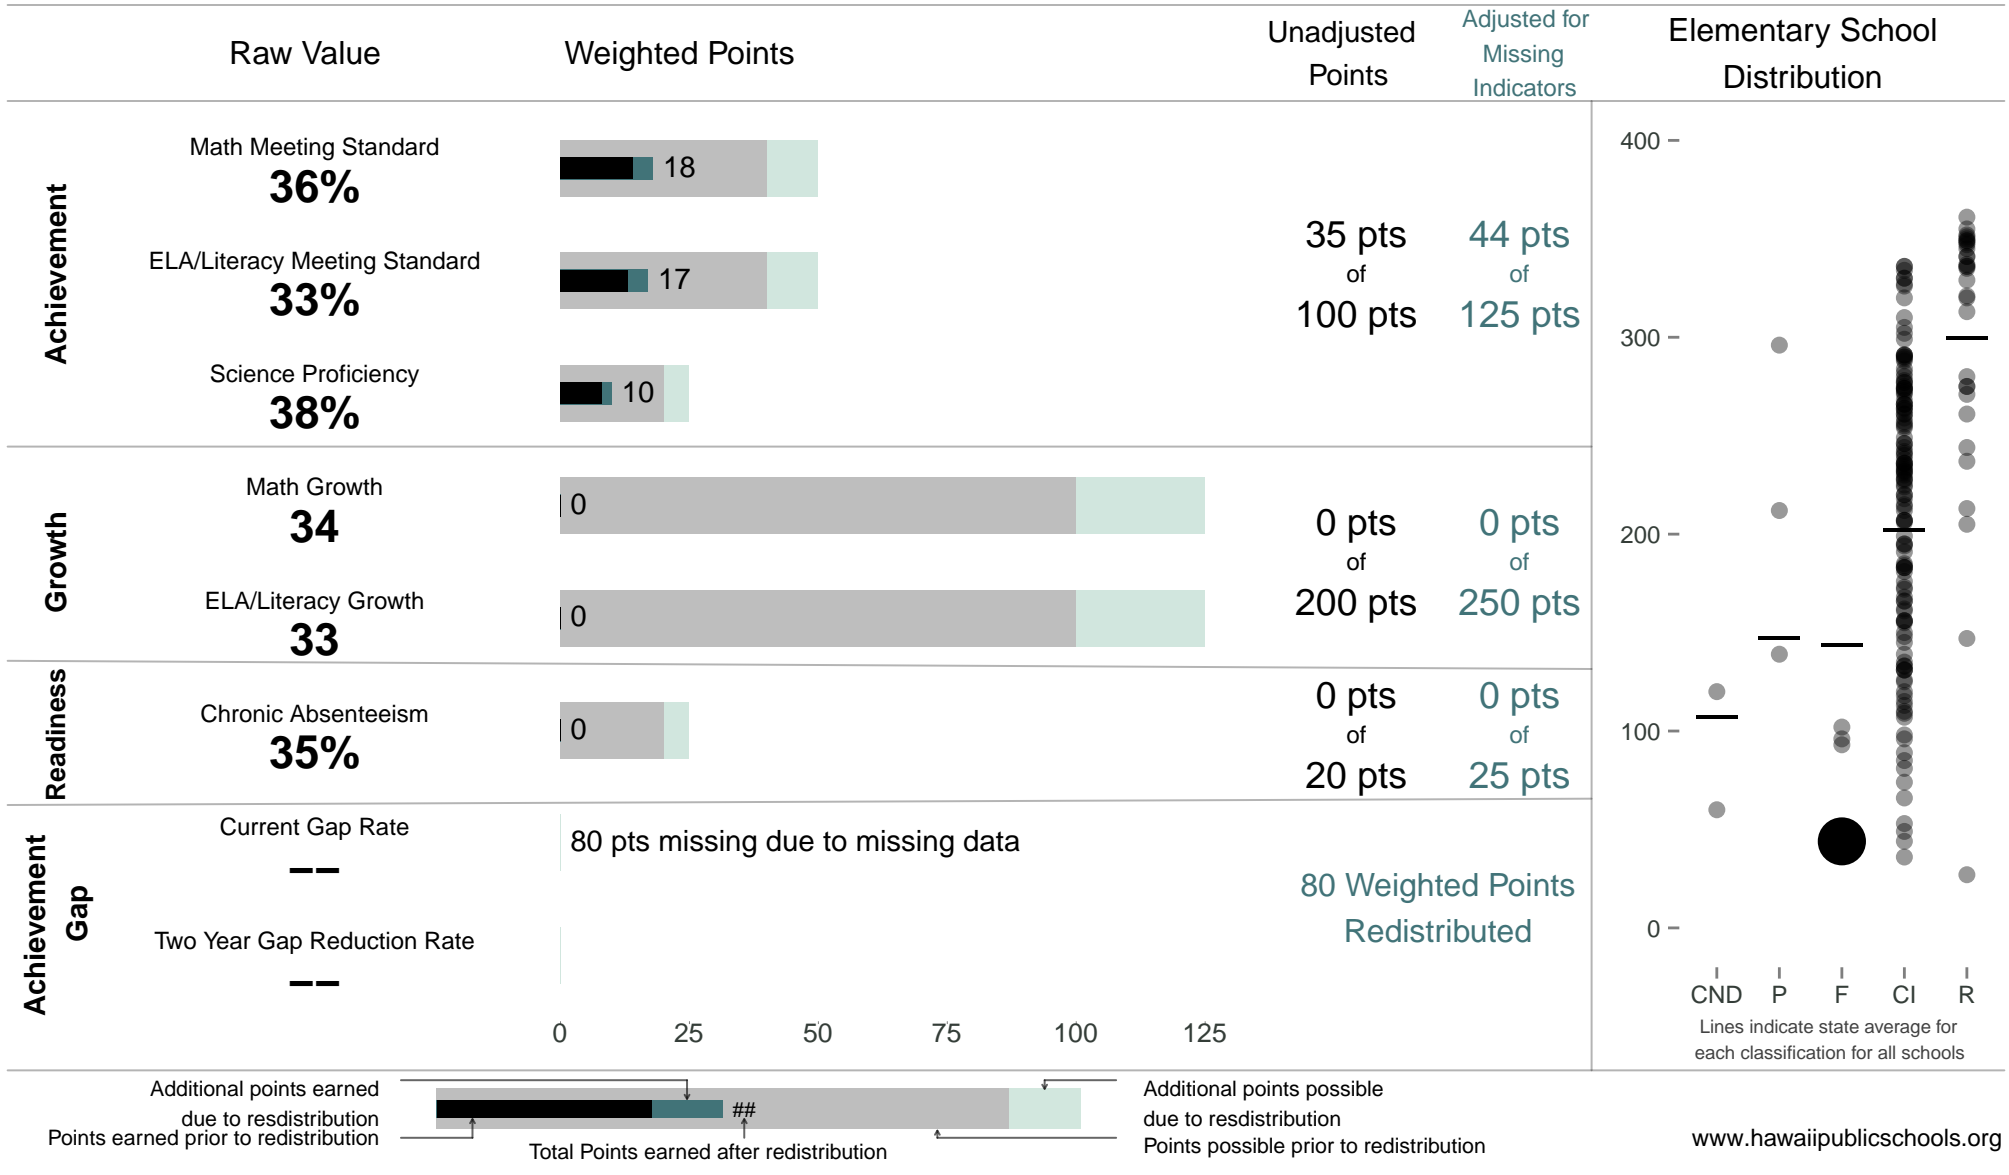

Mountain View Elementary

44 points of 400 points

School Year 2014–2015: Focus

Trigger: Carry Over

School Year 2013–2014: Focus

NOTE: Final display numbers are rounded, which may cause subtotals to appear to sum incorrectly. The total points value on the upper right is accurate.