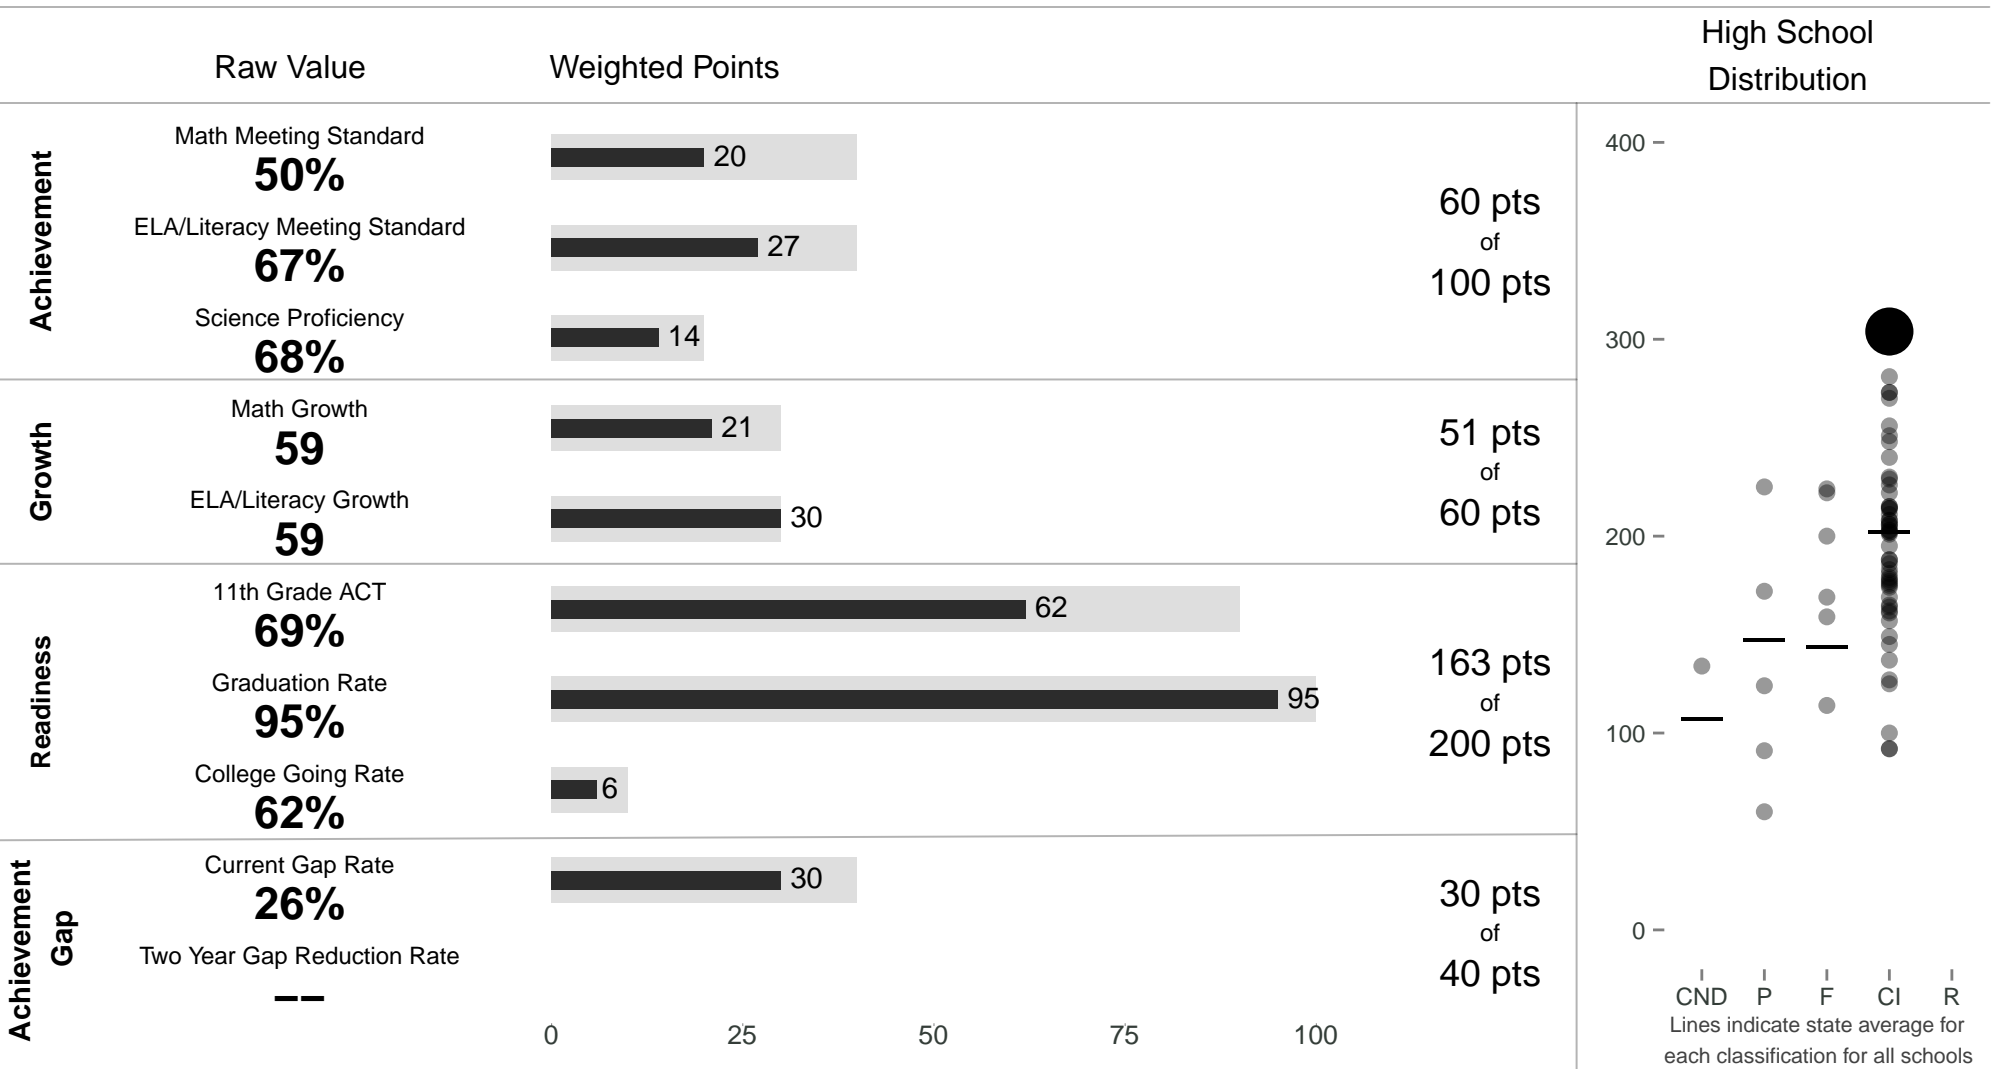

Myron B. Thompson Academy PCS

304 points of 400 points

School Year 2014–2015: Continuous Improvement

Trigger: None

www.hawaiipublicschools.org

NOTE: Final display numbers are rounded, which may cause subtotals to appear to sum incorrectly. The total points value on the upper right is accurate.

Run Date: Tuesday, September 22, 2015