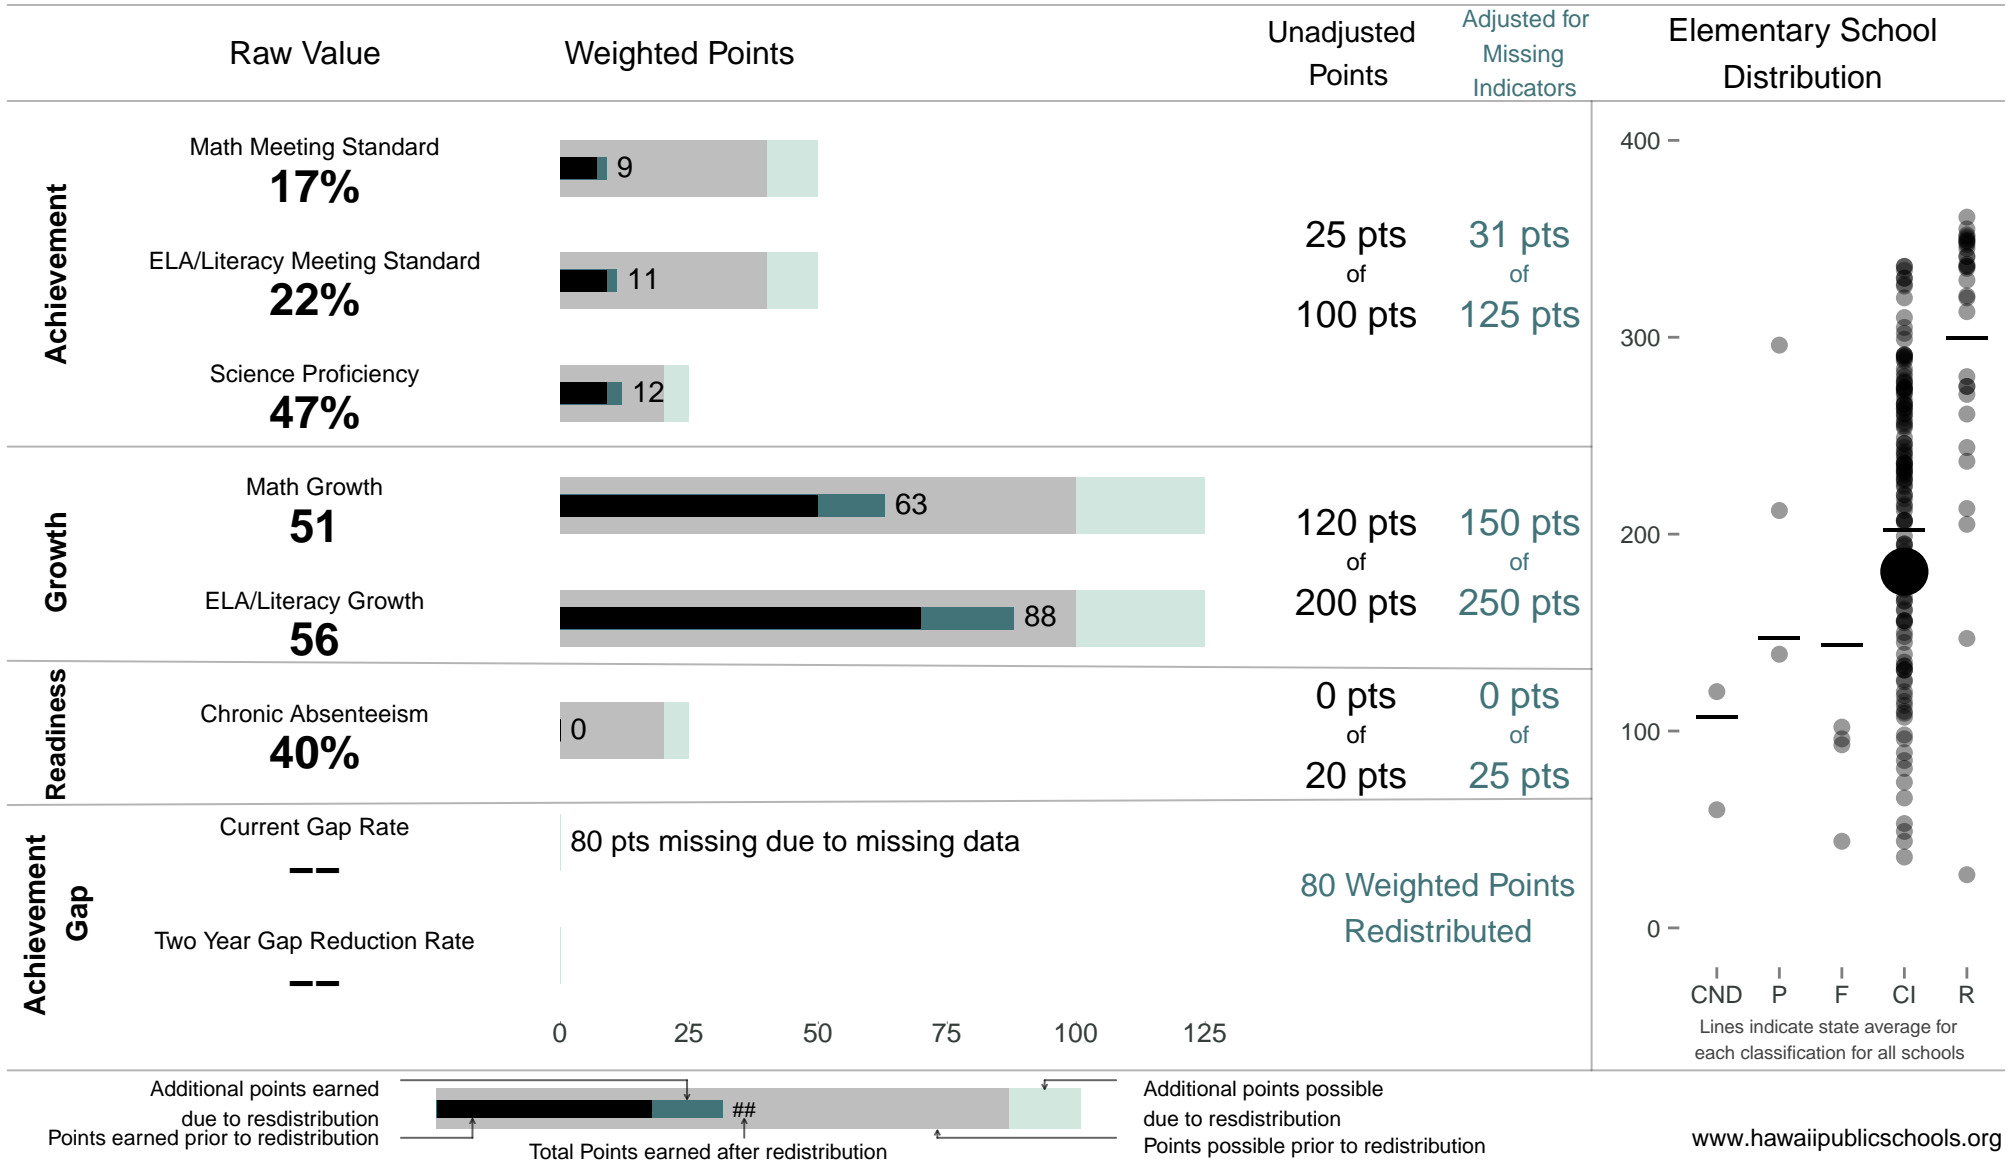

# Naalehu Elementary

**181 points** of 400 points

School Year 2014–2015: Continuous Improvement

Trigger: None

School Year 2013–2014: Continuous Improvement

NOTE: Final display numbers are rounded, which may cause subtotals to appear to sum incorrectly. The total points value on the upper right is accurate.