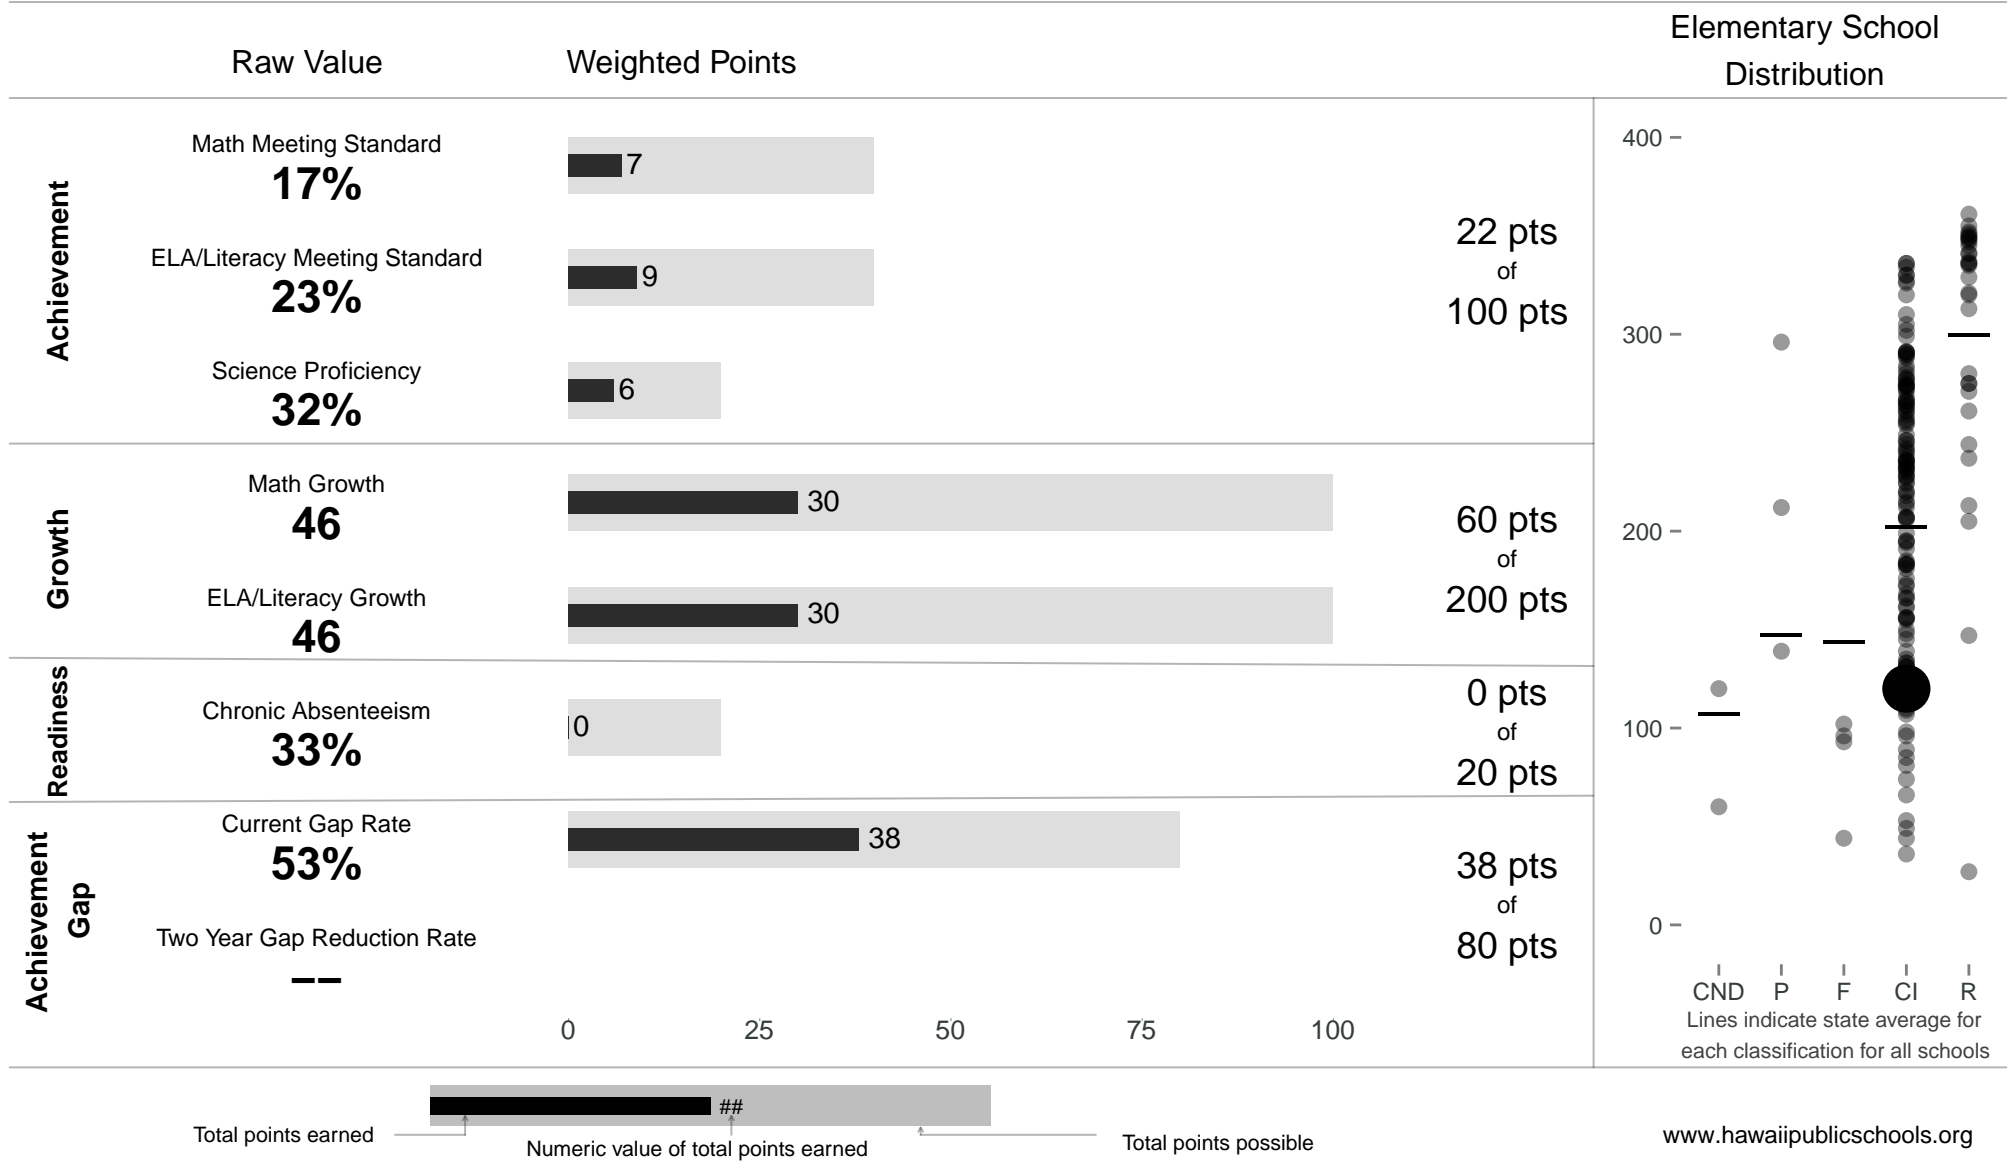

Nanaikapono Elementary

120 points of 400 points

School Year 2014–2015: Continuous Improvement

Trigger: None

School Year 2013–2014: Continuous Improvement

www.hawaiipublicschools.org

NOTE: Final display numbers are rounded, which may cause subtotals to appear to sum incorrectly. The total points value on the upper right is accurate.

Run Date: Tuesday, September 22, 2015