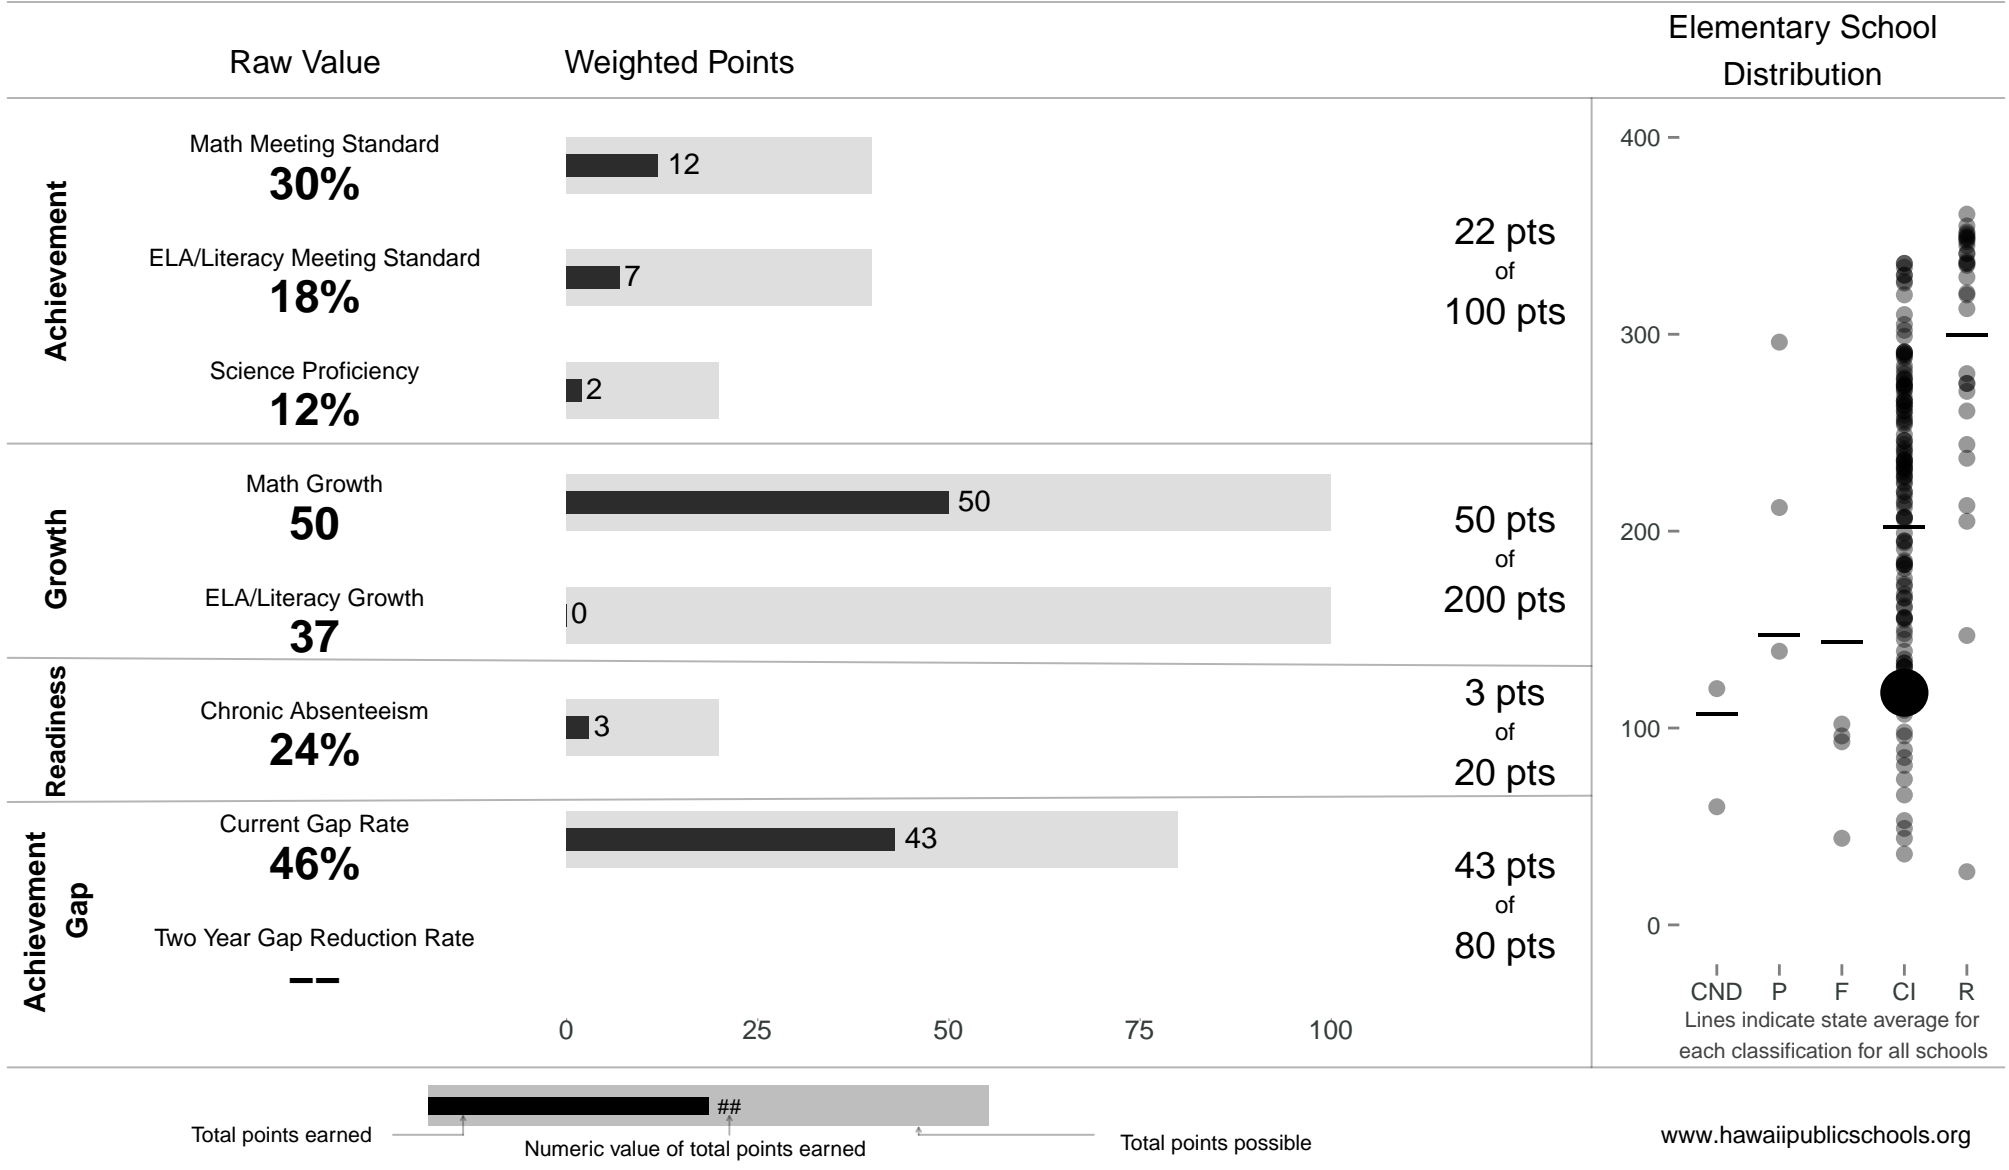

# Nanakuli Elementary

**118 points** of 400 points

School Year 2014–2015: Continuous Improvement

Trigger: None

School Year 2013–2014: Continuous Improvement

www.hawaiipublicschools.org

NOTE: Final display numbers are rounded, which may cause subtotals to appear to sum incorrectly. The total points value on the upper right is accurate.

Run Date: Tuesday, September 22, 2015