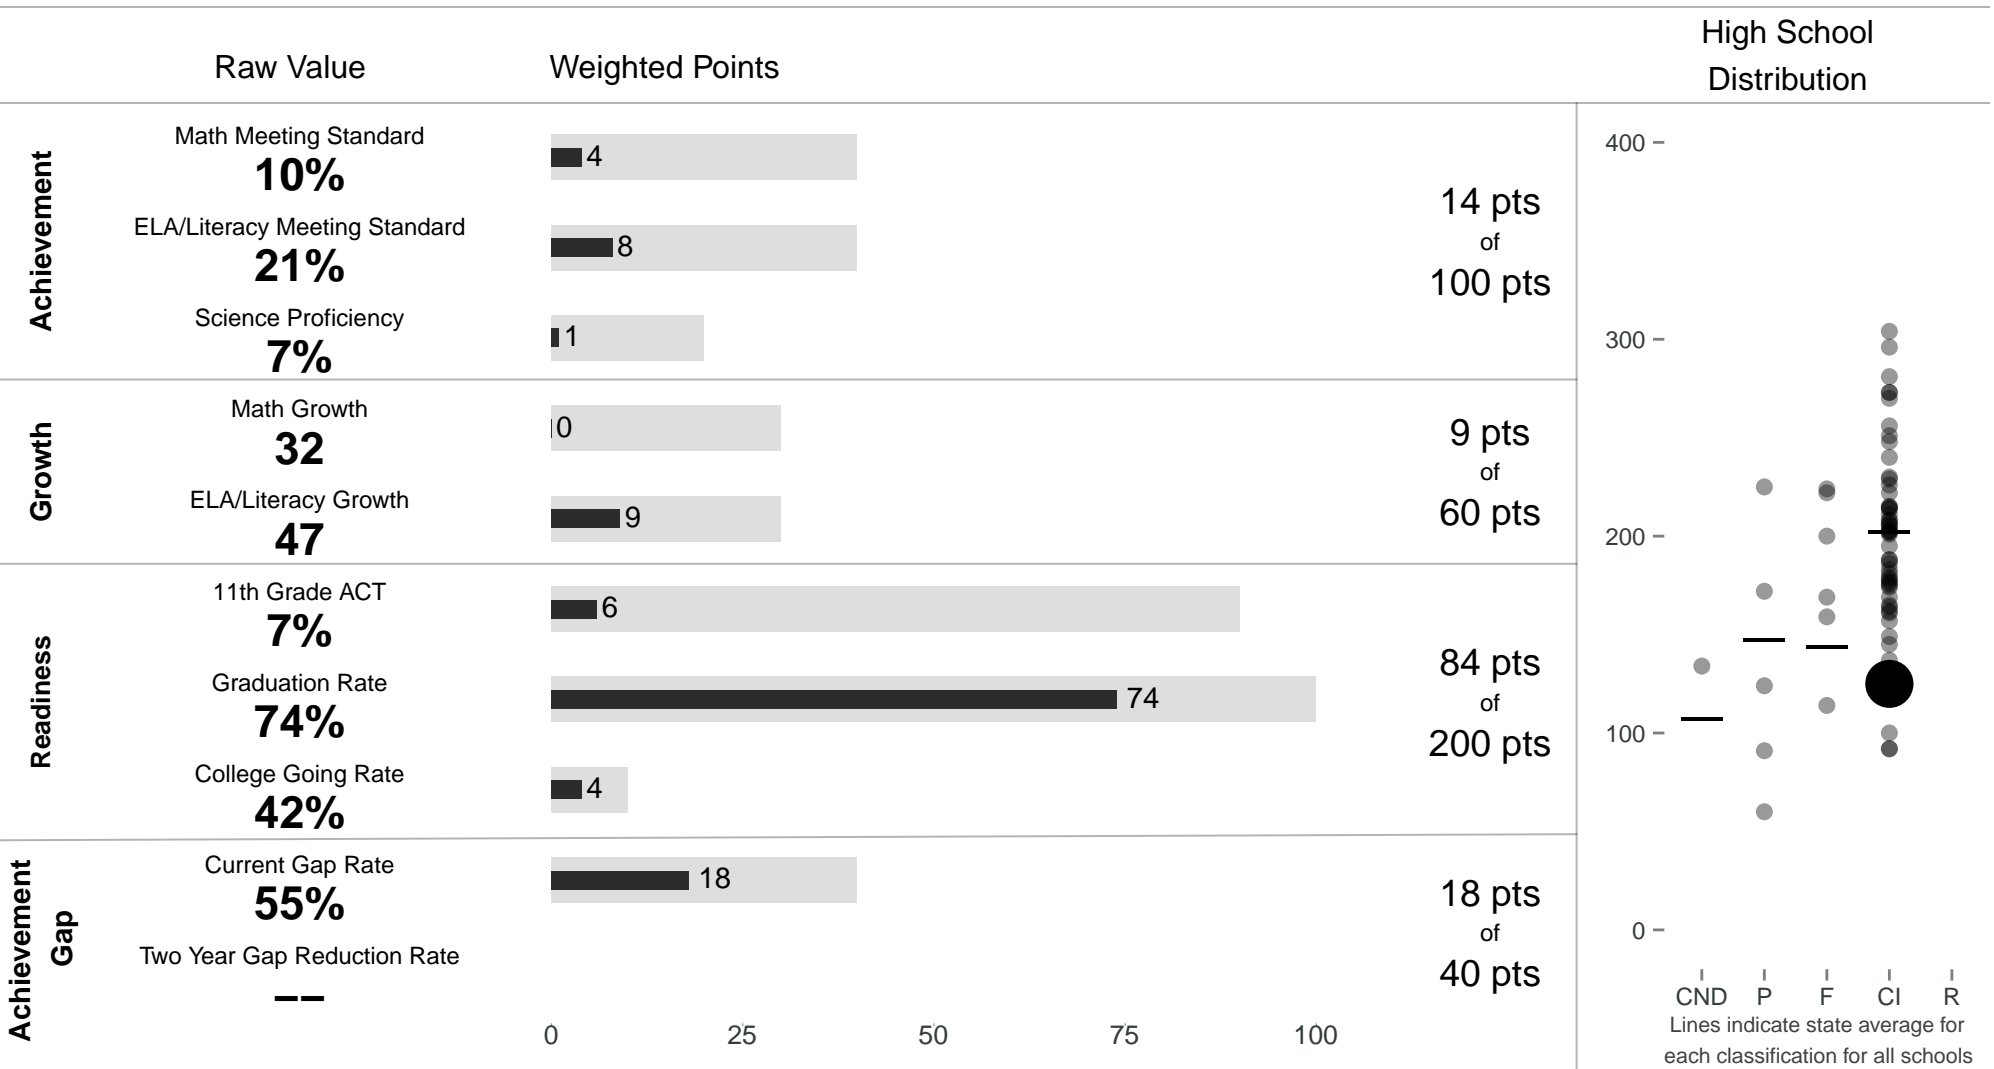

Nanakuli High & Intermediate

125 points of 400 points

School Year 2014–2015: Continuous Improvement

Trigger: None

www.hawaiipublicschools.org

NOTE: Final display numbers are rounded, which may cause subtotals to appear to sum incorrectly. The total points value on the upper right is accurate.

Run Date: Tuesday, September 22, 2015