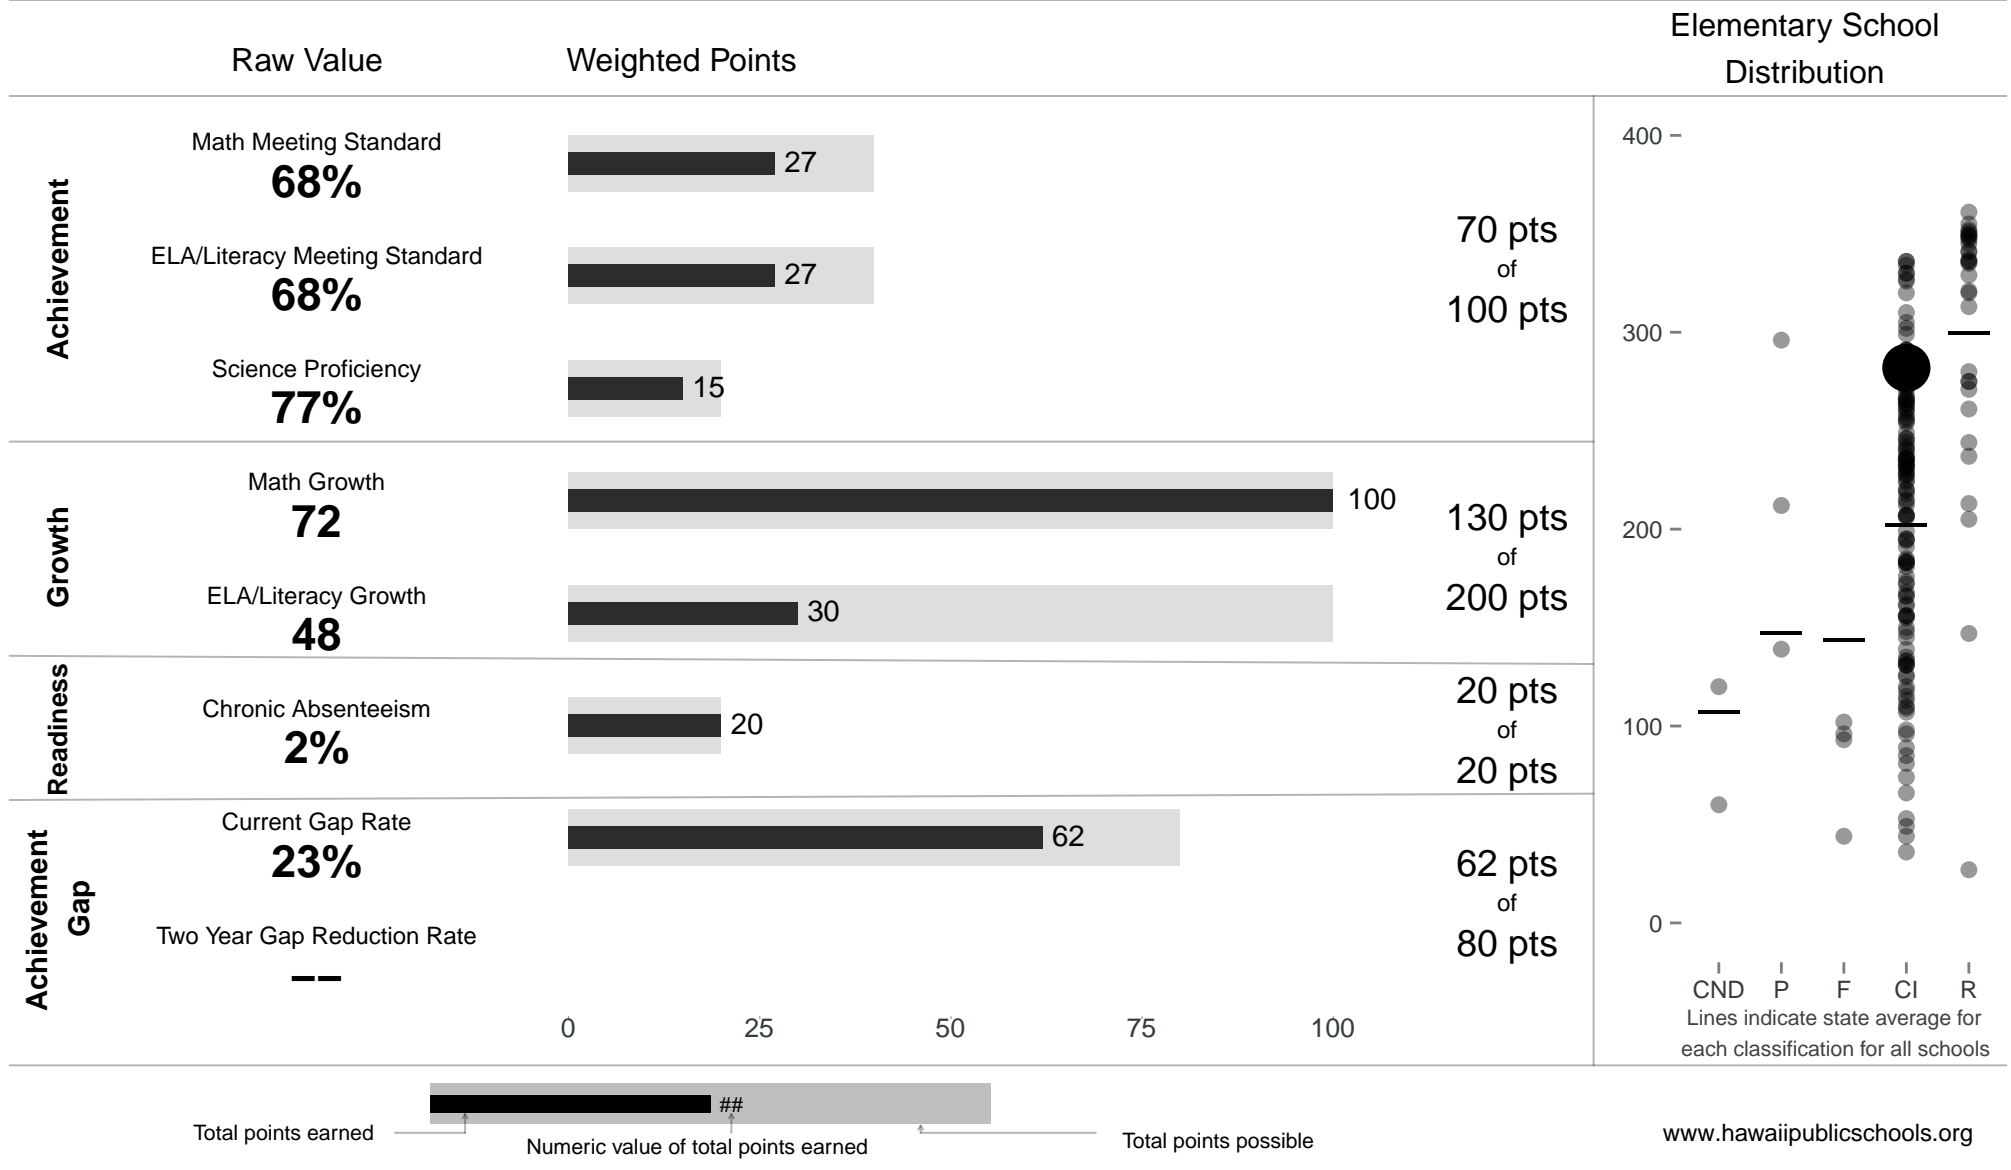

# Chester W. Nimitz Elementary

**282 points** of 400 points

School Year 2014–2015: Continuous Improvement

Trigger: None

School Year 2013–2014: Continuous Improvement

NOTE: Final display numbers are rounded, which may cause subtotals to appear to sum incorrectly. The total points value on the upper right is accurate.