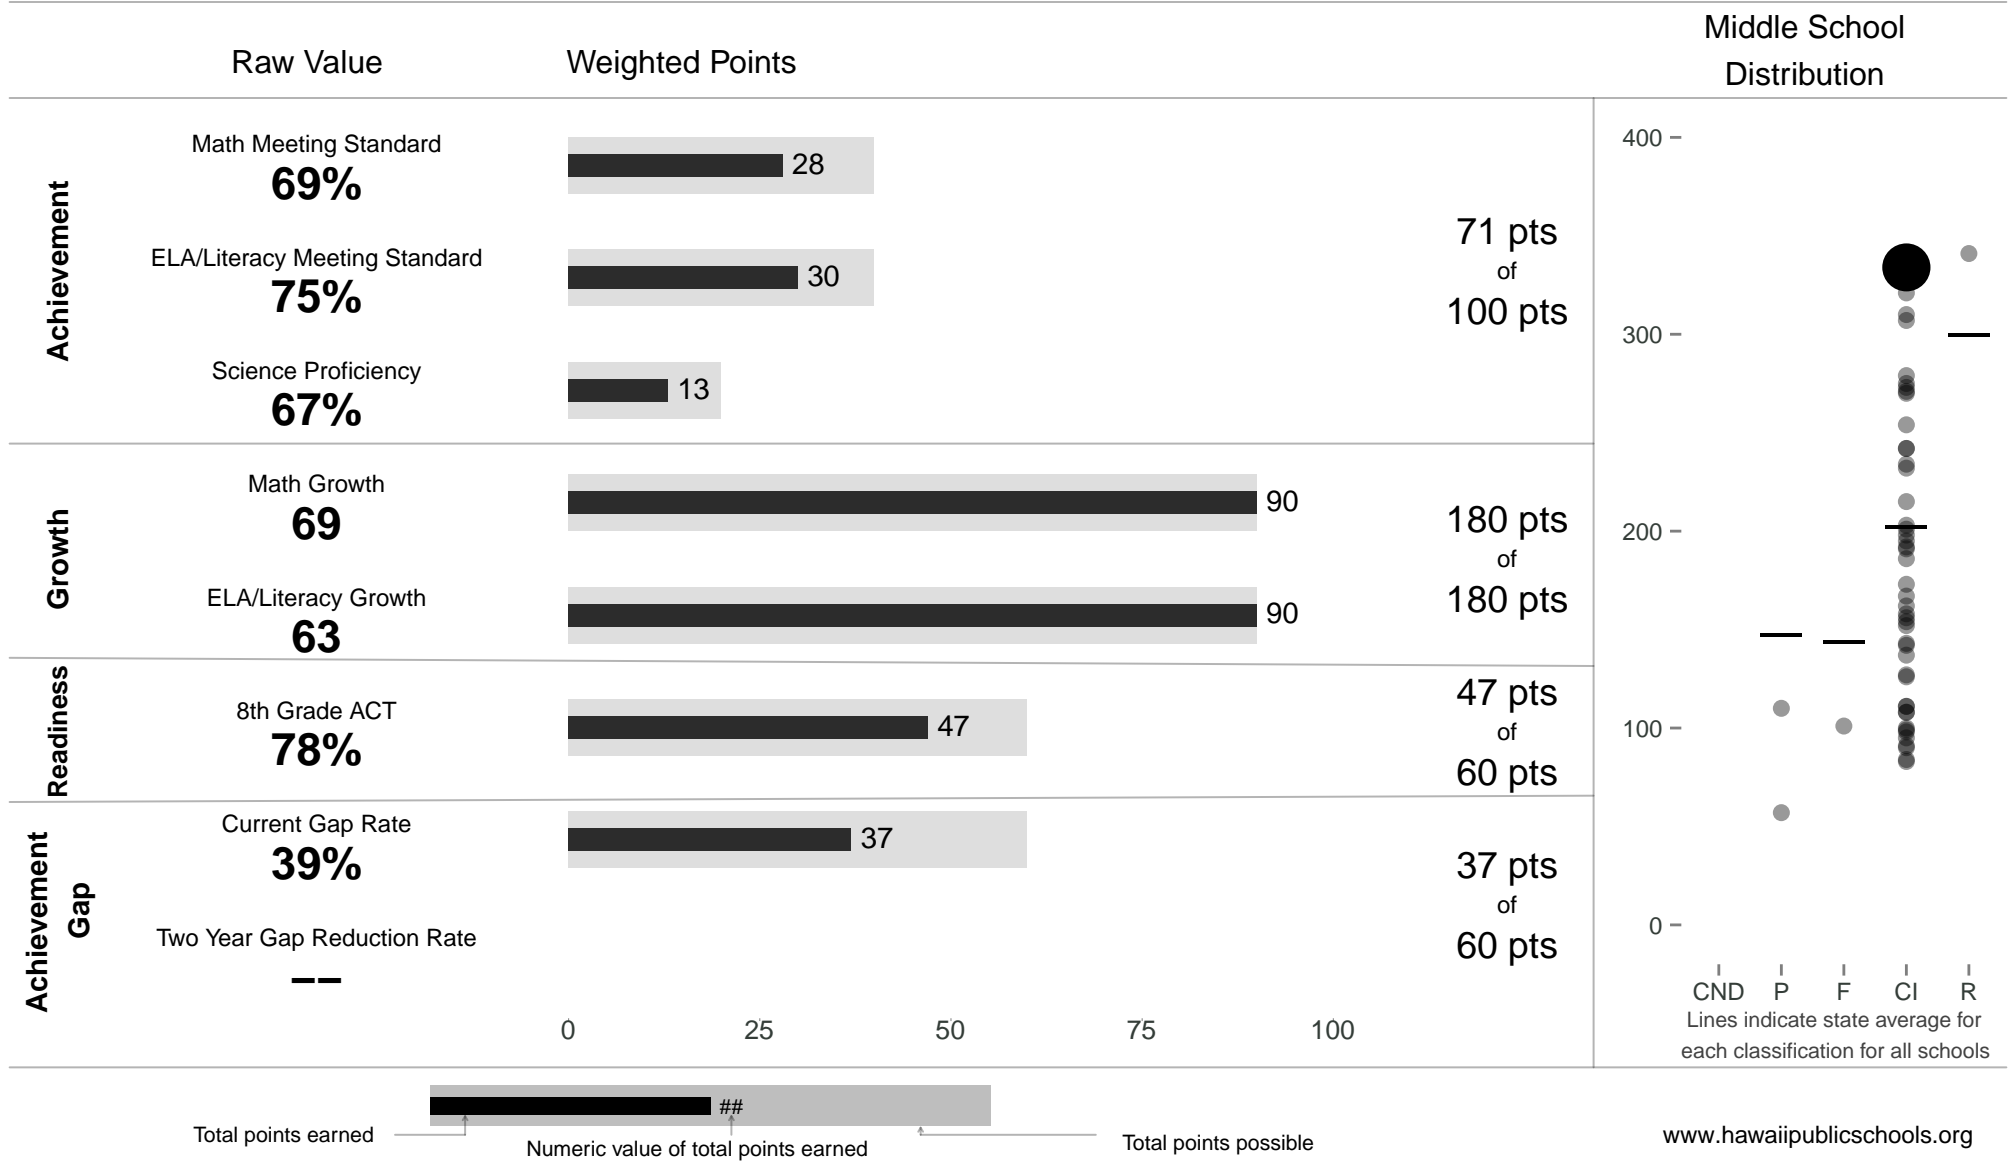

Niu Valley Middle

334 points of 400 points

School Year 2014–2015: Continuous Improvement

Trigger: None

School Year 2013–2014: Continuous Improvement

www.hawaiipublicschools.org

NOTE: Final display numbers are rounded, which may cause subtotals to appear to sum incorrectly. The total points value on the upper right is accurate.

Run Date: Tuesday, September 22, 2015