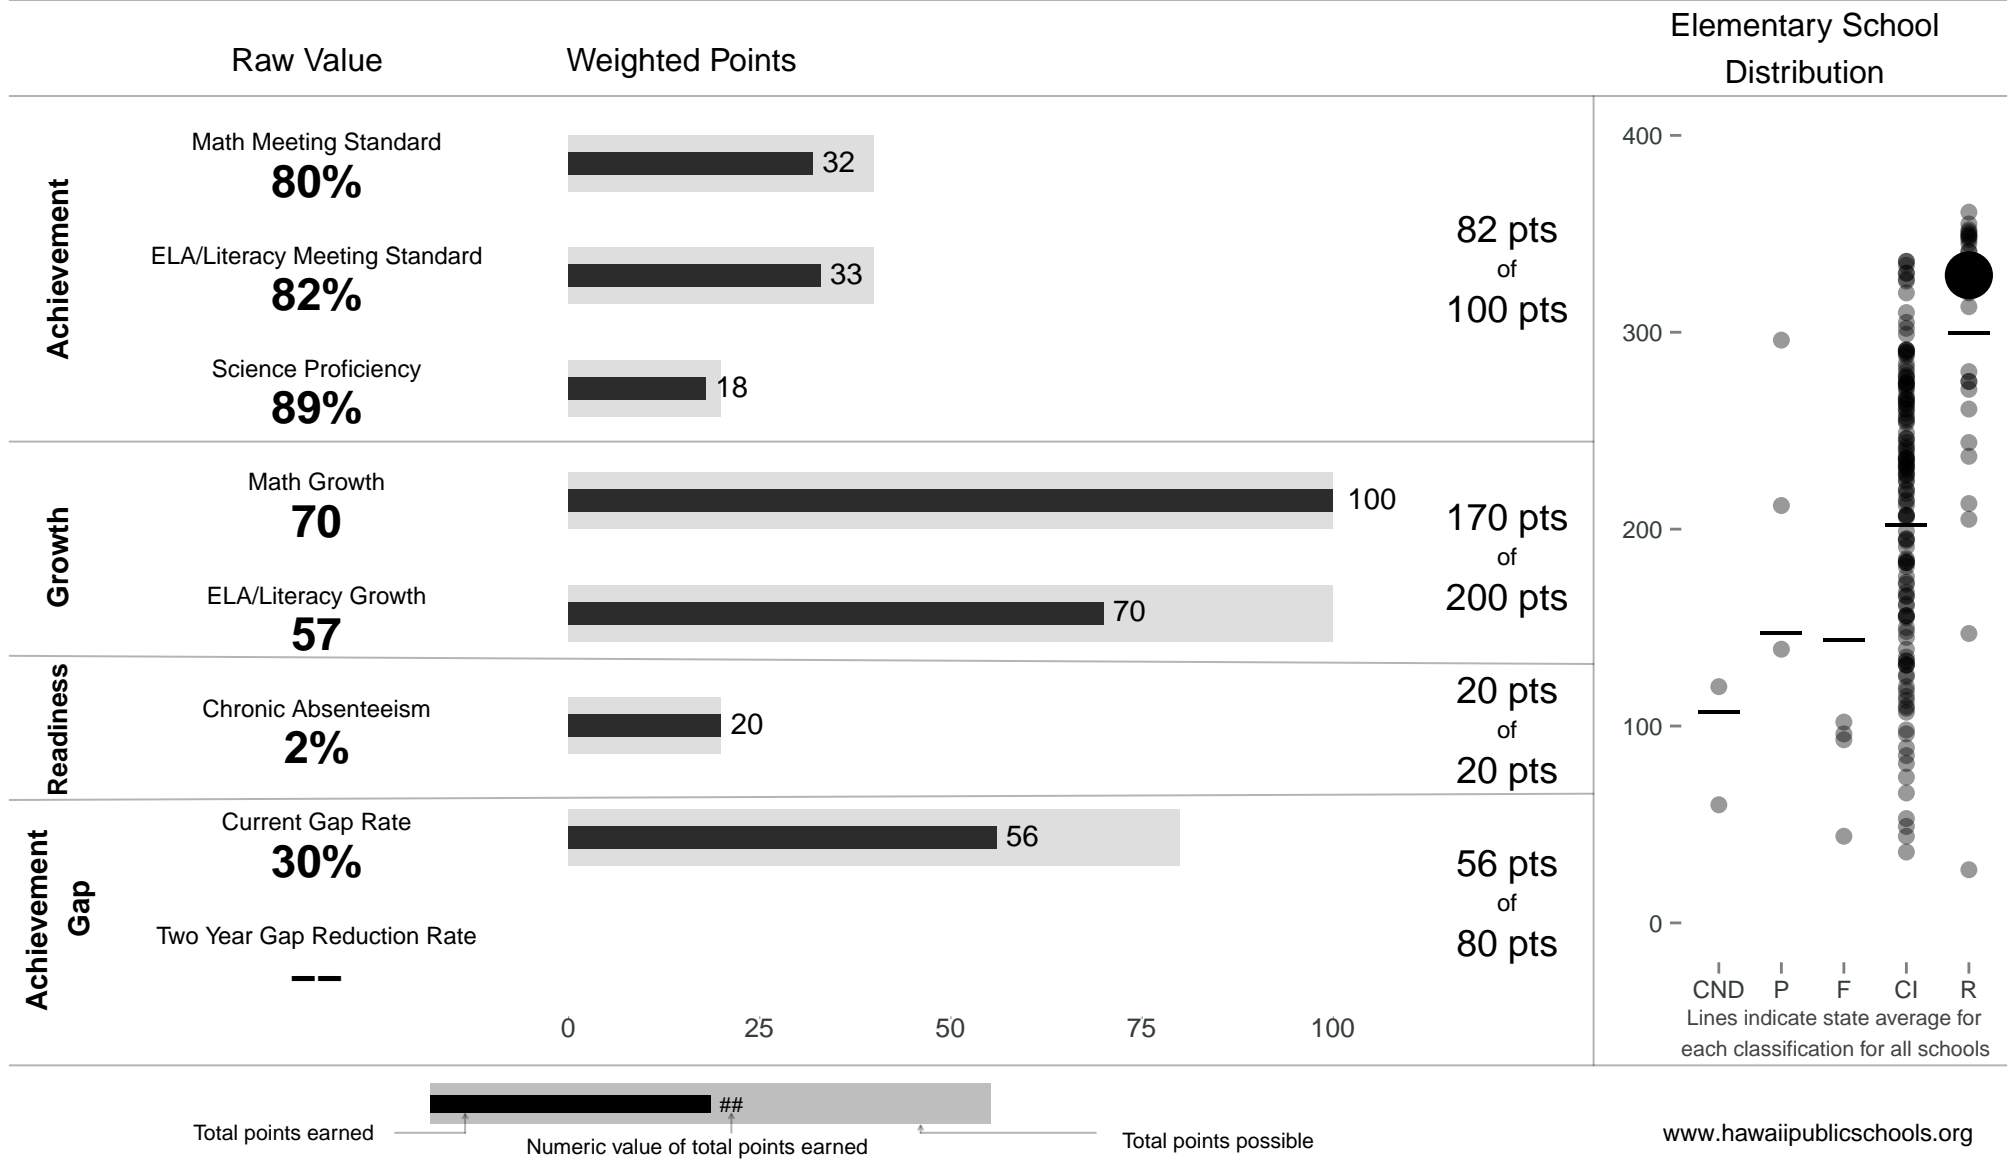

# Noelani Elementary

**329 points** of 400 points

School Year 2014–2015: Recognition

Trigger: Carry Over

School Year 2013–2014: Recognition

www.hawaiipublicschools.org

NOTE: Final display numbers are rounded, which may cause subtotals to appear to sum incorrectly. The total points value on the upper right is accurate.

Run Date: Tuesday, September 22, 2015