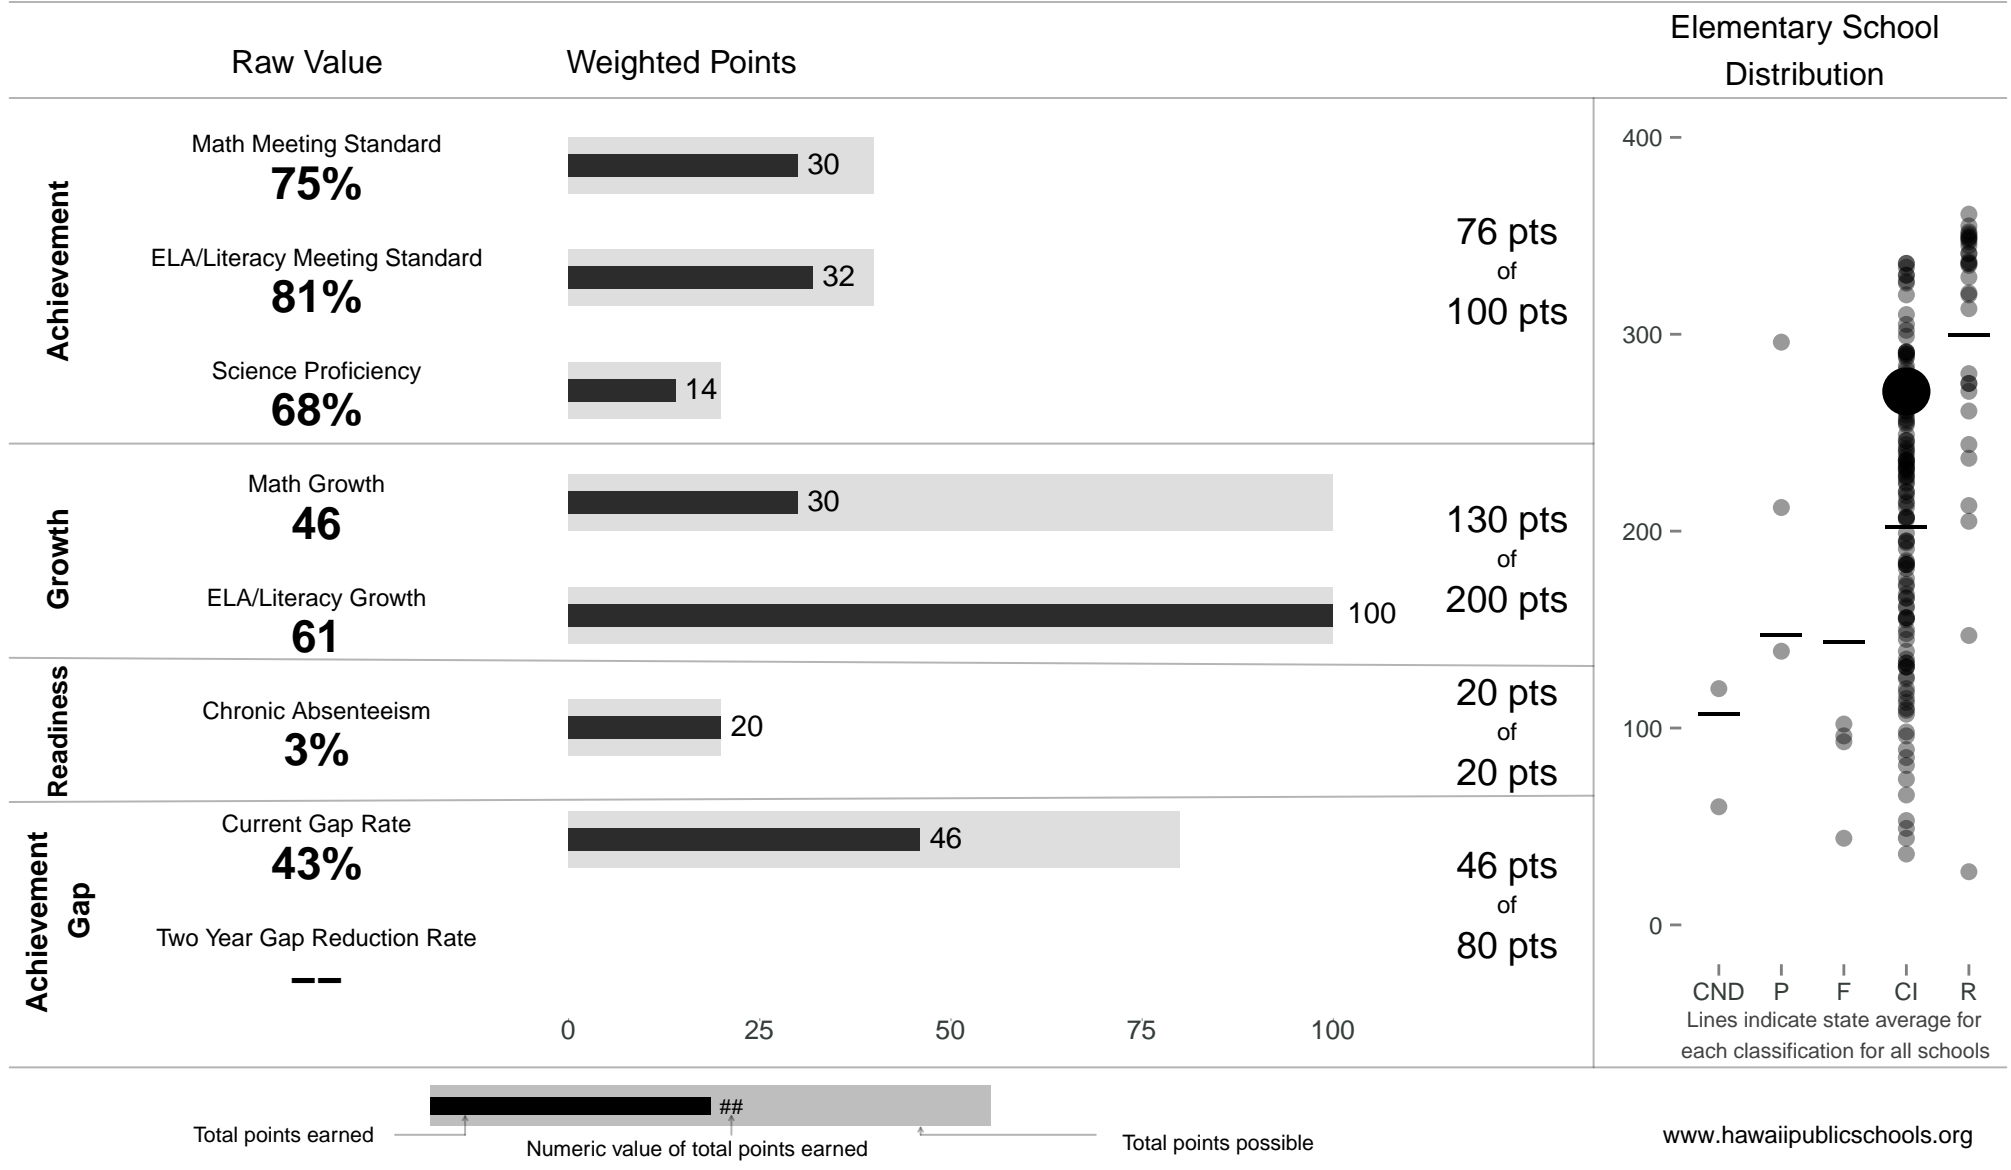

# Nuuanu Elementary

**271 points** of 400 points

School Year 2014–2015: Continuous Improvement

Trigger: None

School Year 2013–2014: Continuous Improvement

www.hawaiipublicschools.org

NOTE: Final display numbers are rounded, which may cause subtotals to appear to sum incorrectly. The total points value on the upper right is accurate.

Run Date: Tuesday, September 22, 2015