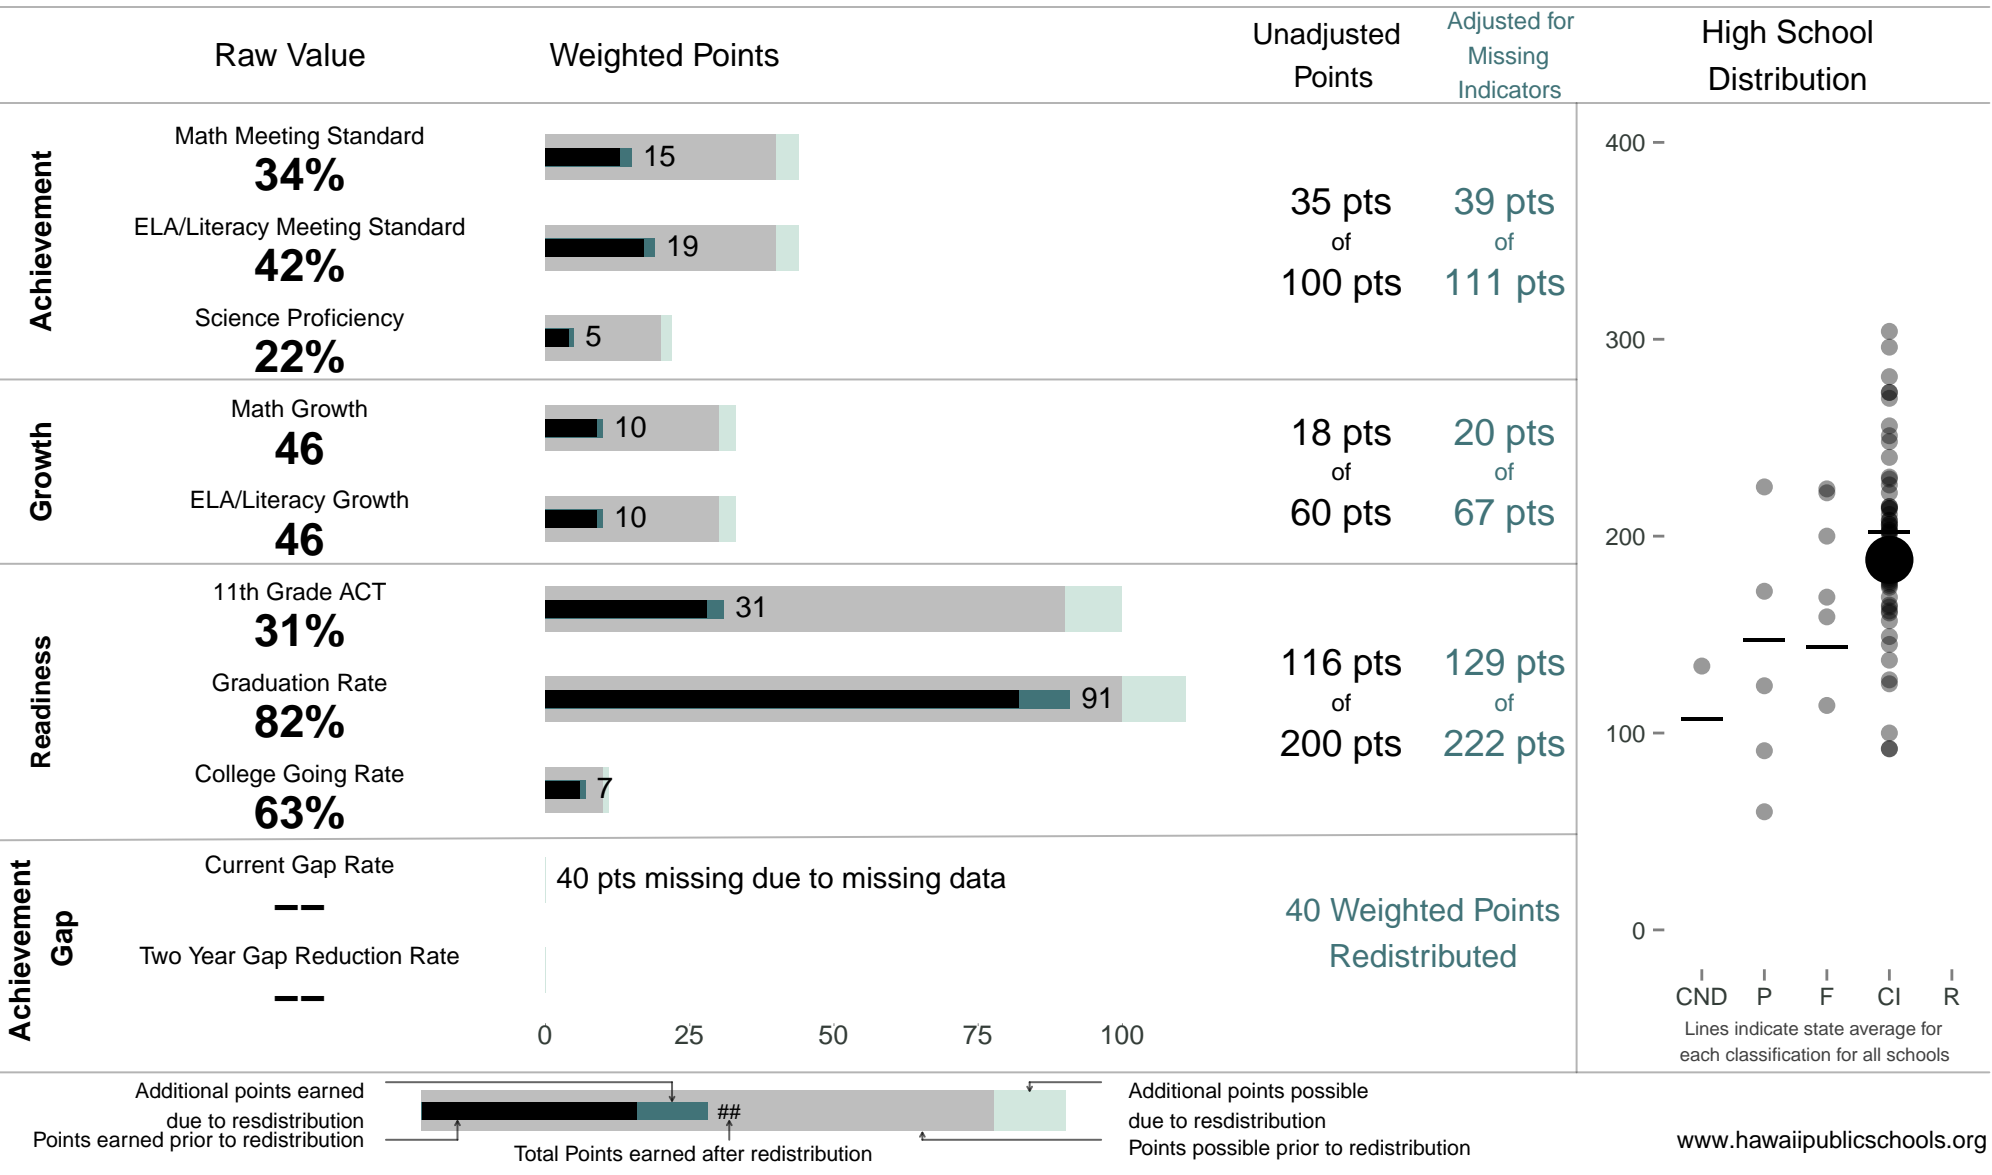

Pahoa High & Intermediate

188 points of 400 points

School Year 2014–2015: Continuous Improvement

Trigger: None

NOTE: Final display numbers are rounded, which may cause subtotals to appear to sum incorrectly. The total points value on the upper right is accurate.