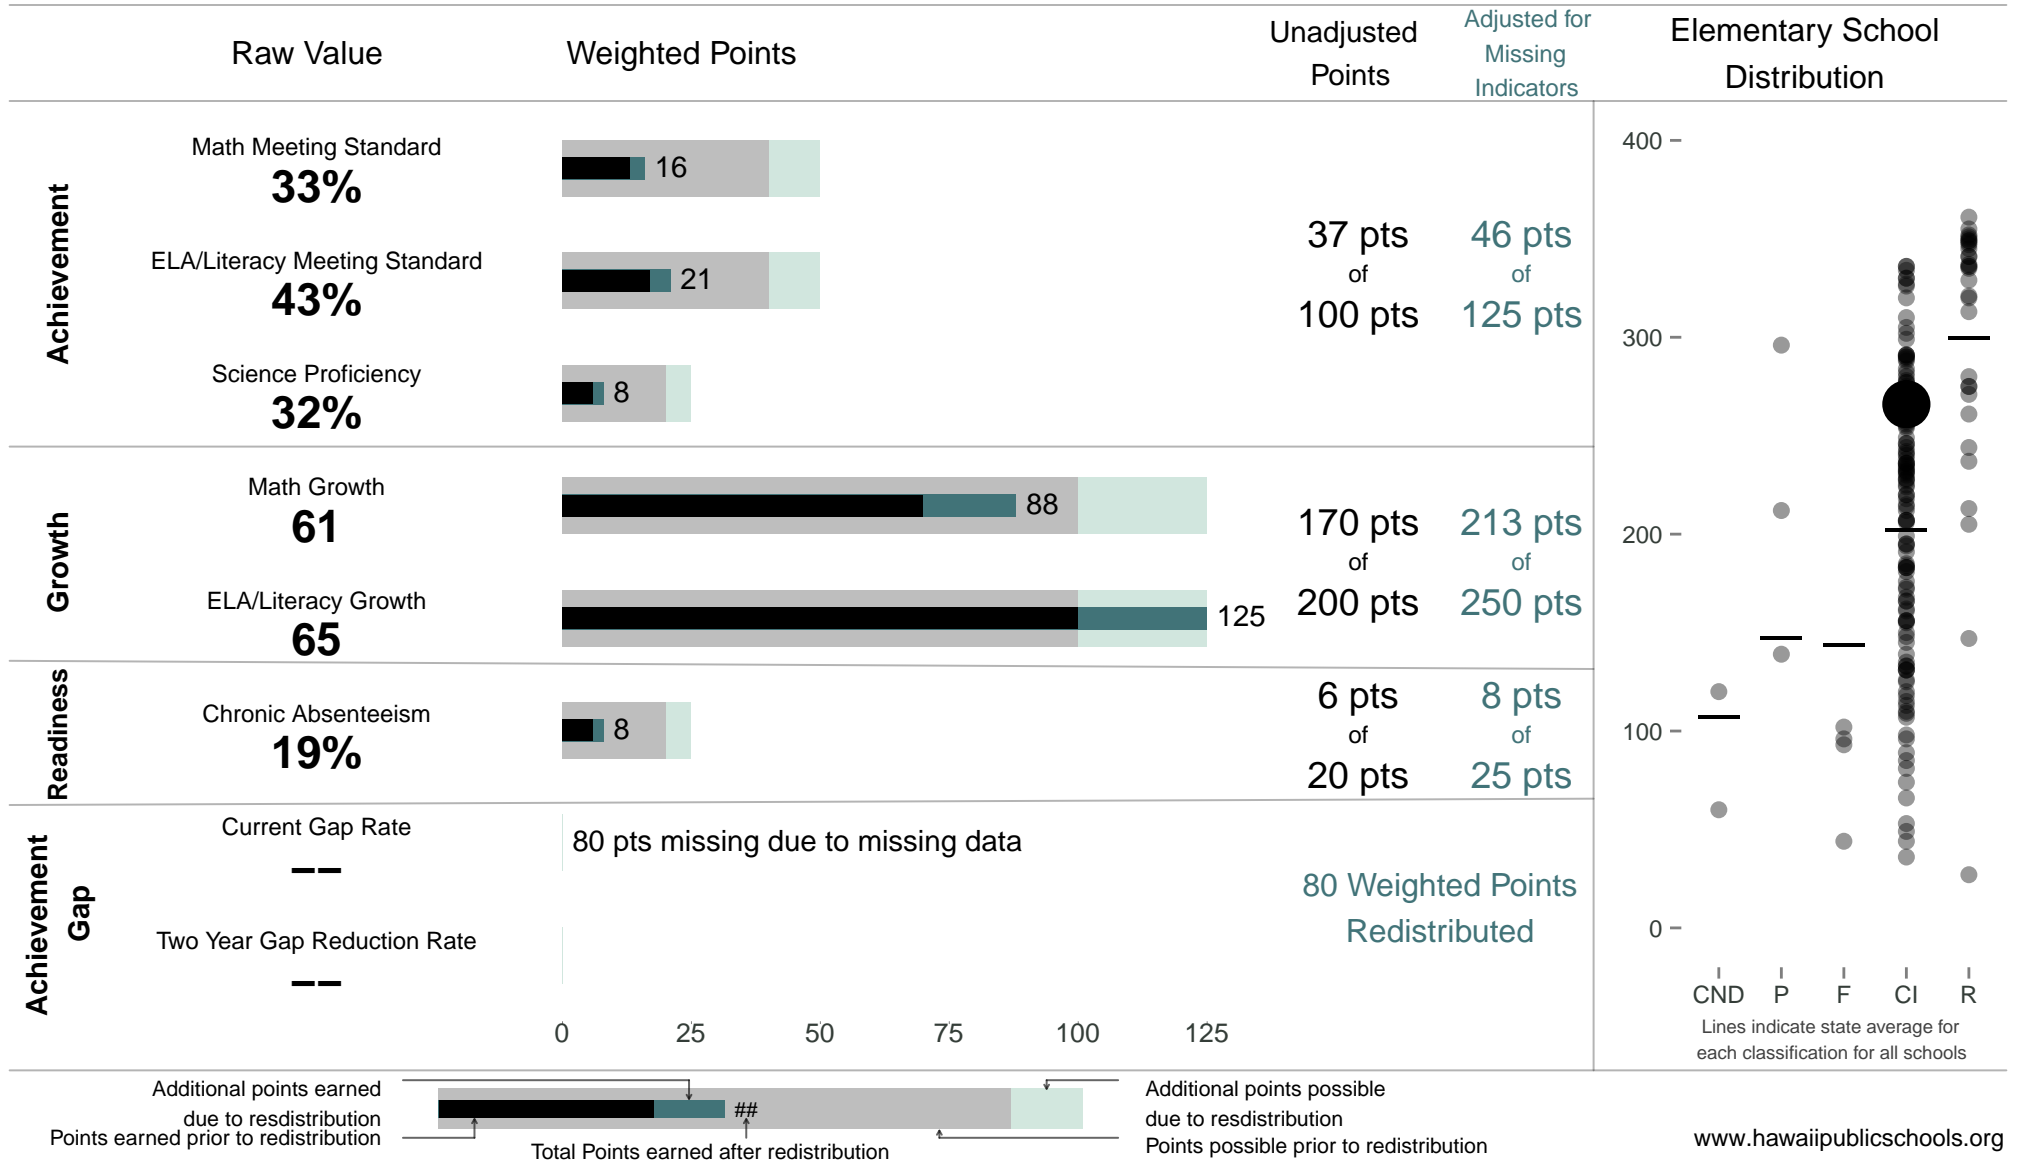

Paia Elementary

266 points of 400 points

School Year 2014–2015: Continuous Improvement

Trigger: None

School Year 2013–2014: Continuous Improvement

NOTE: Final display numbers are rounded, which may cause subtotals to appear to sum incorrectly. The total points value on the upper right is accurate.