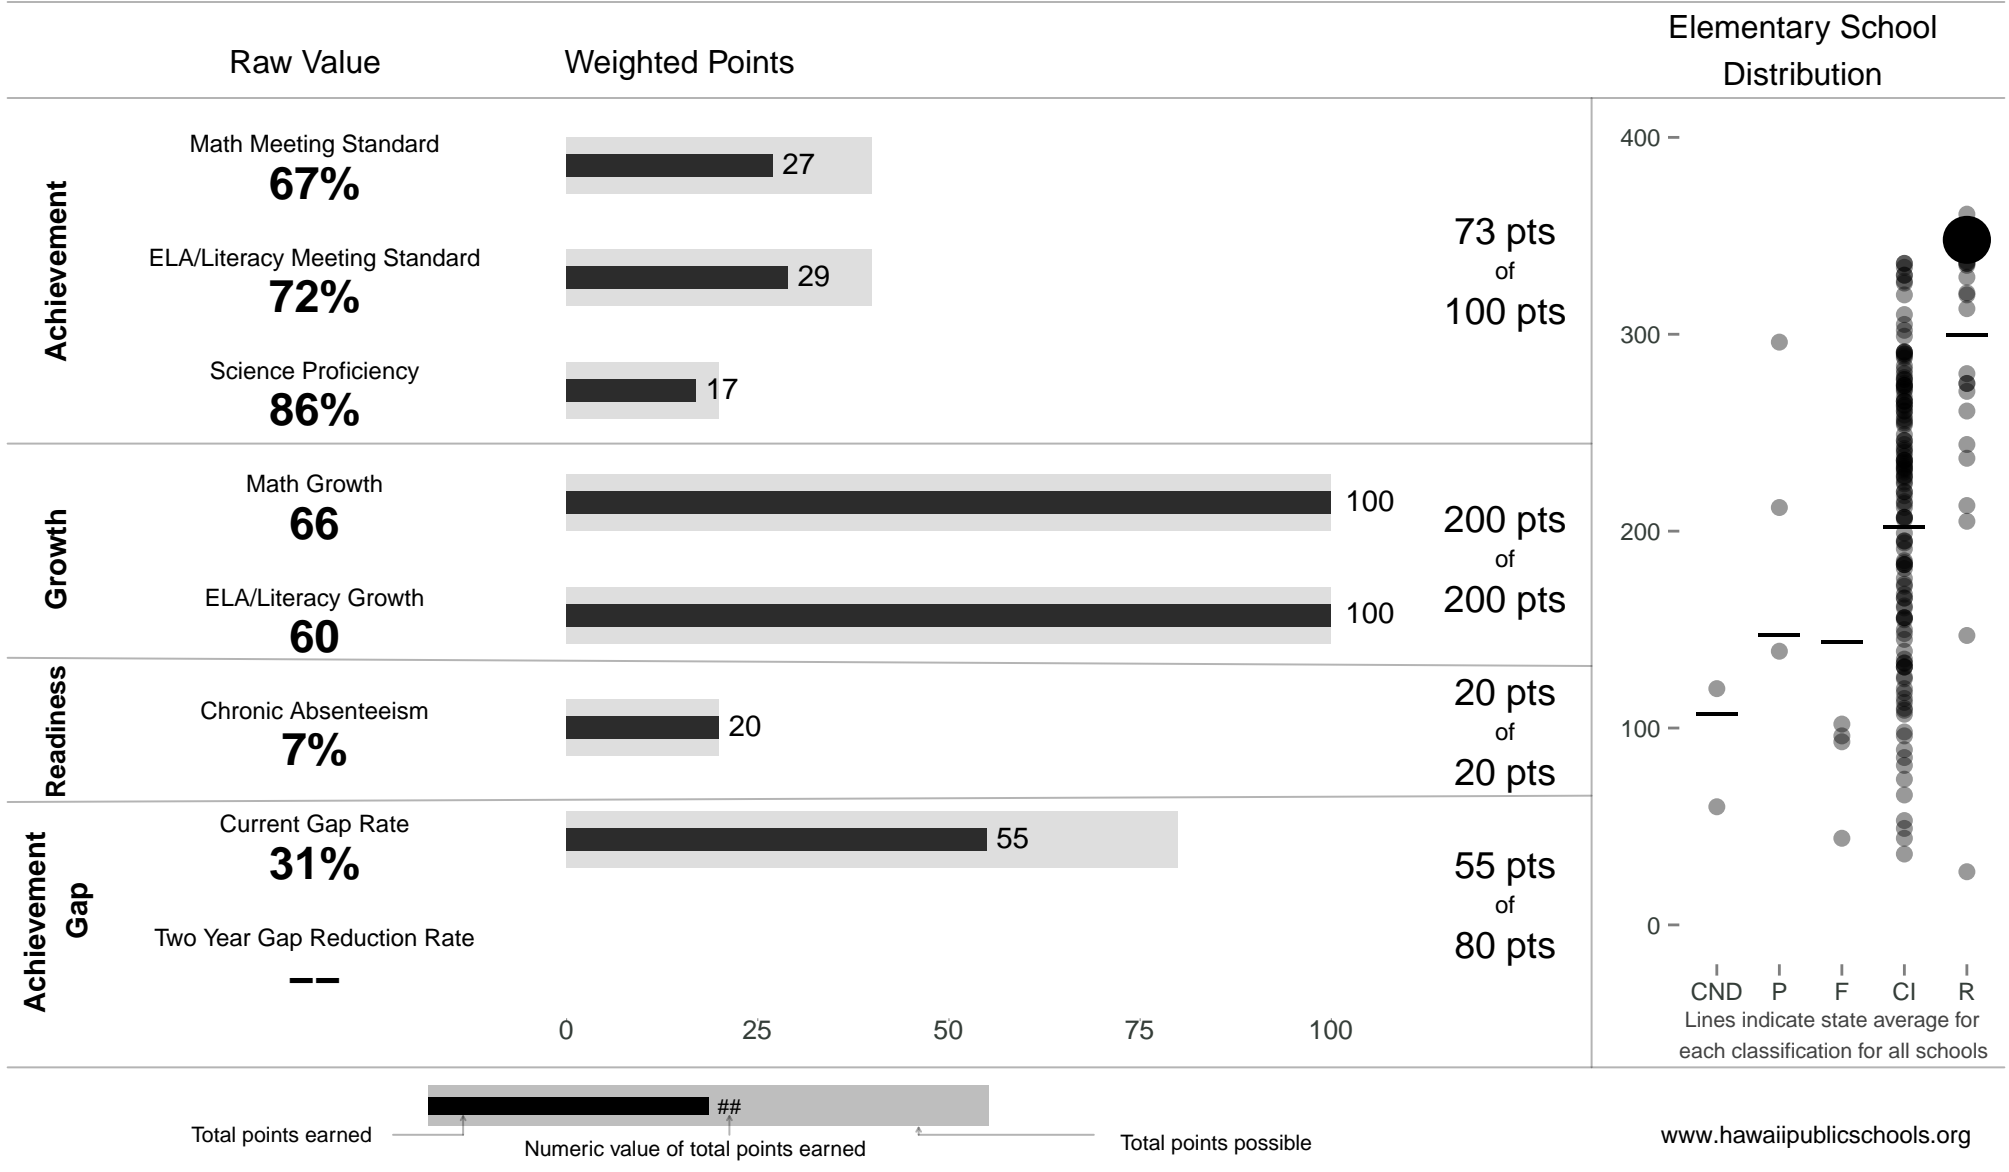

Palisades Elementary

School Year 2014–2015: Recognition

School Year 2013–2014: Recognition

348 points of 400 points

Trigger: High–Progress

www.hawaiipublicschools.org

NOTE: Final display numbers are rounded, which may cause subtotals to appear to sum incorrectly. The total points value on the upper right is accurate.

Run Date: Tuesday, September 22, 2015