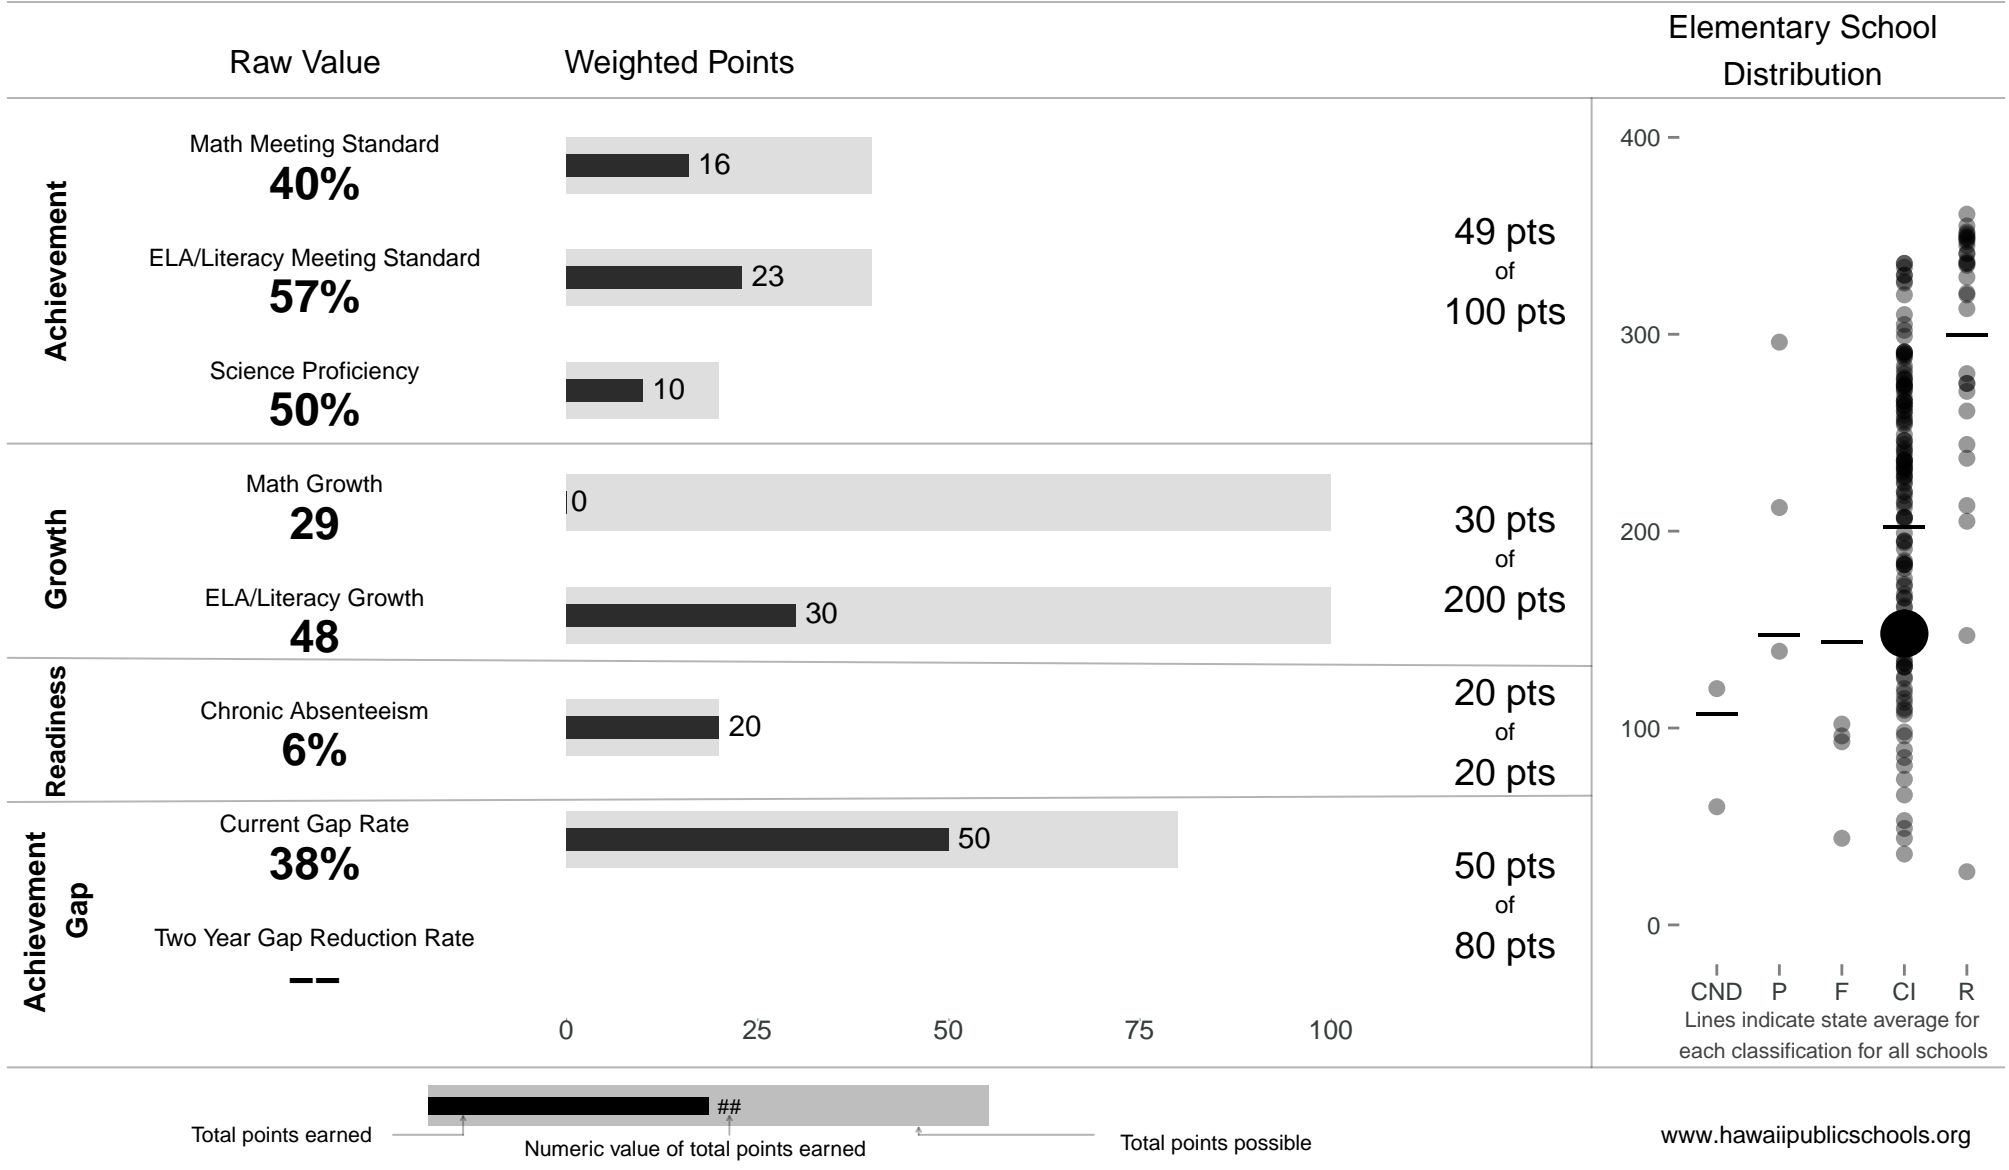

Benjamin Parker Elementary

148 points of 400 points

School Year 2014–2015: Continuous Improvement

Trigger: None

School Year 2013–2014: Continuous Improvement

NOTE: Final display numbers are rounded, which may cause subtotals to appear to sum incorrectly. The total points value on the upper right is accurate.