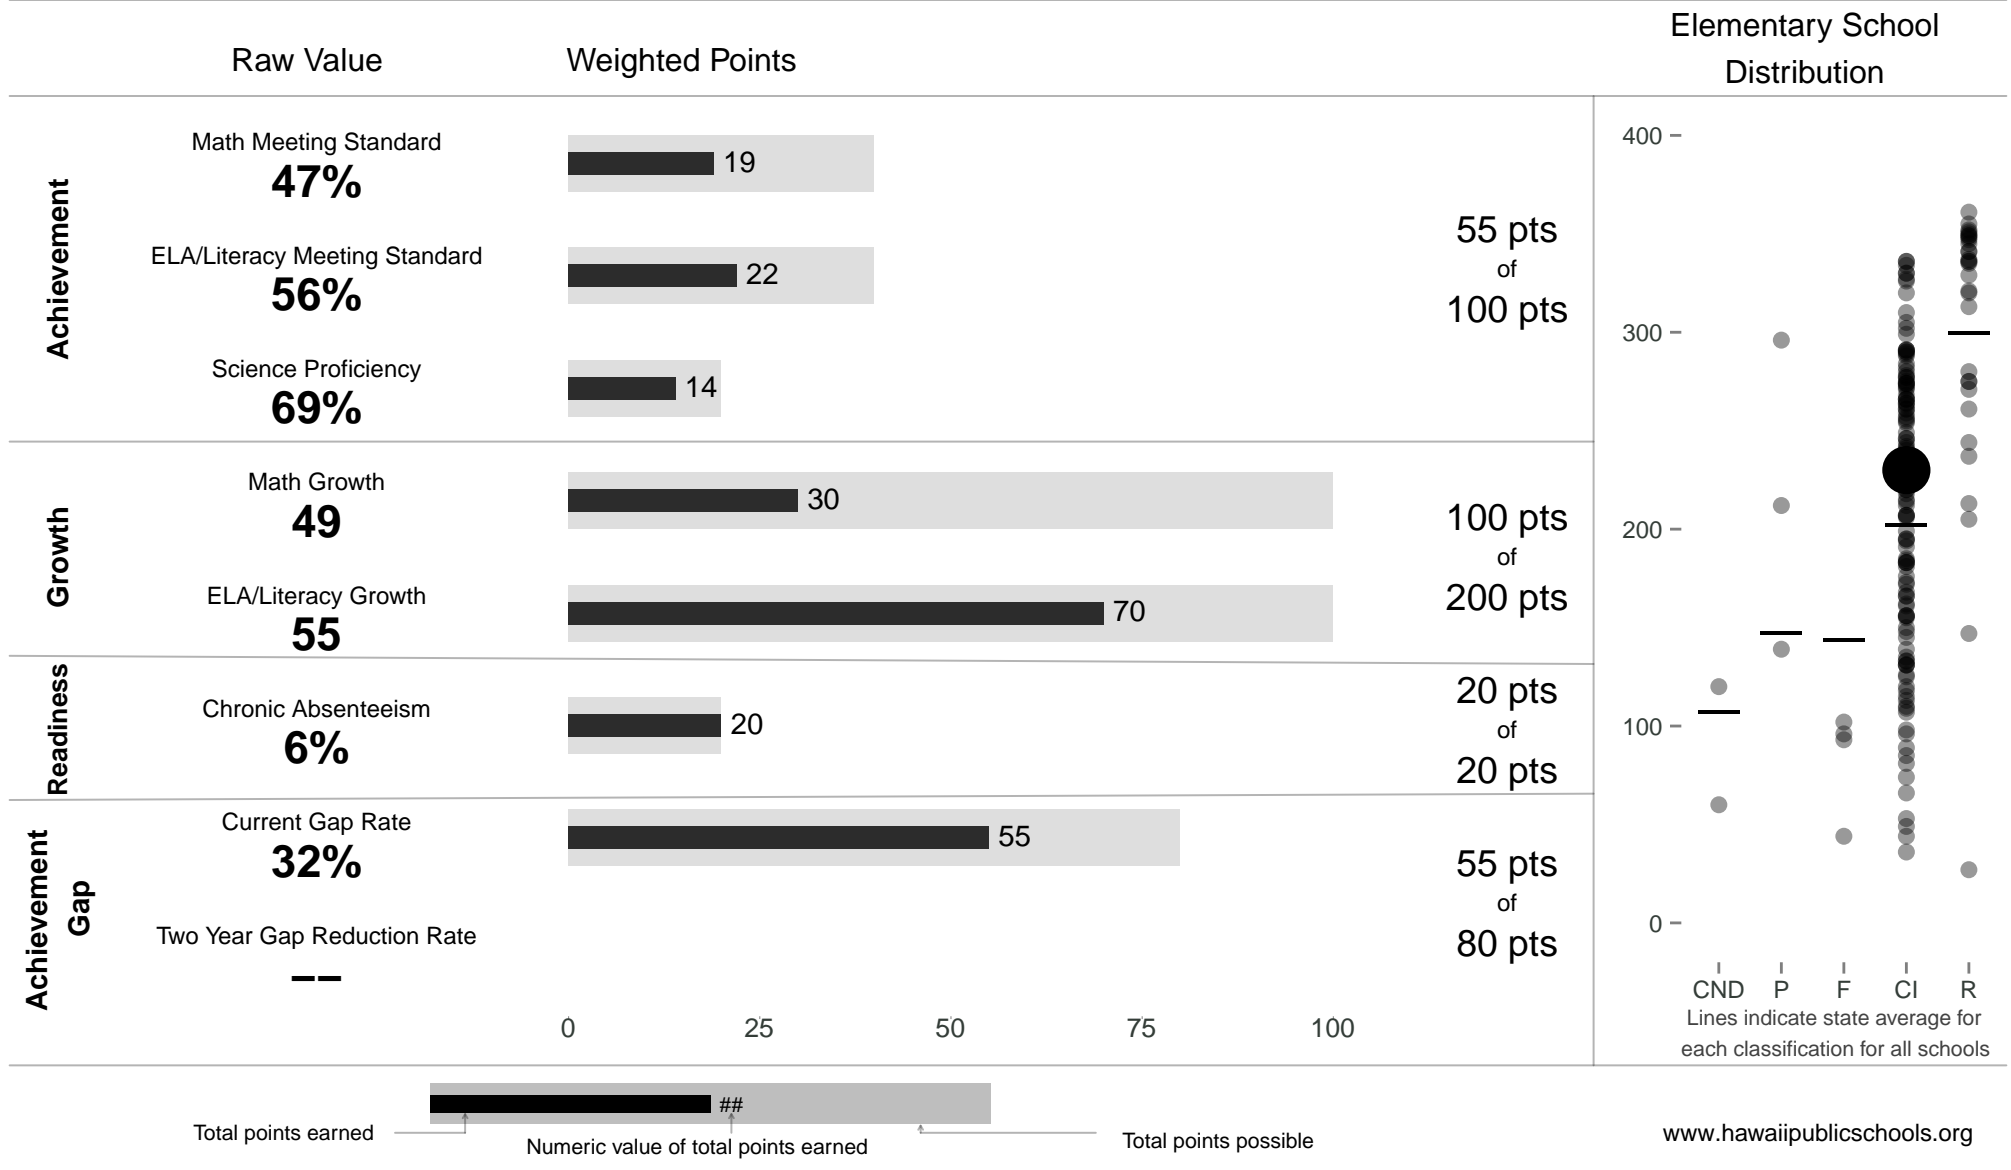

# Pauoa Elementary

**230 points** of 400 points

School Year 2014–2015: Continuous Improvement

Trigger: None

School Year 2013–2014: Continuous Improvement

www.hawaiipublicschools.org

NOTE: Final display numbers are rounded, which may cause subtotals to appear to sum incorrectly. The total points value on the upper right is accurate.

Run Date: Tuesday, September 22, 2015