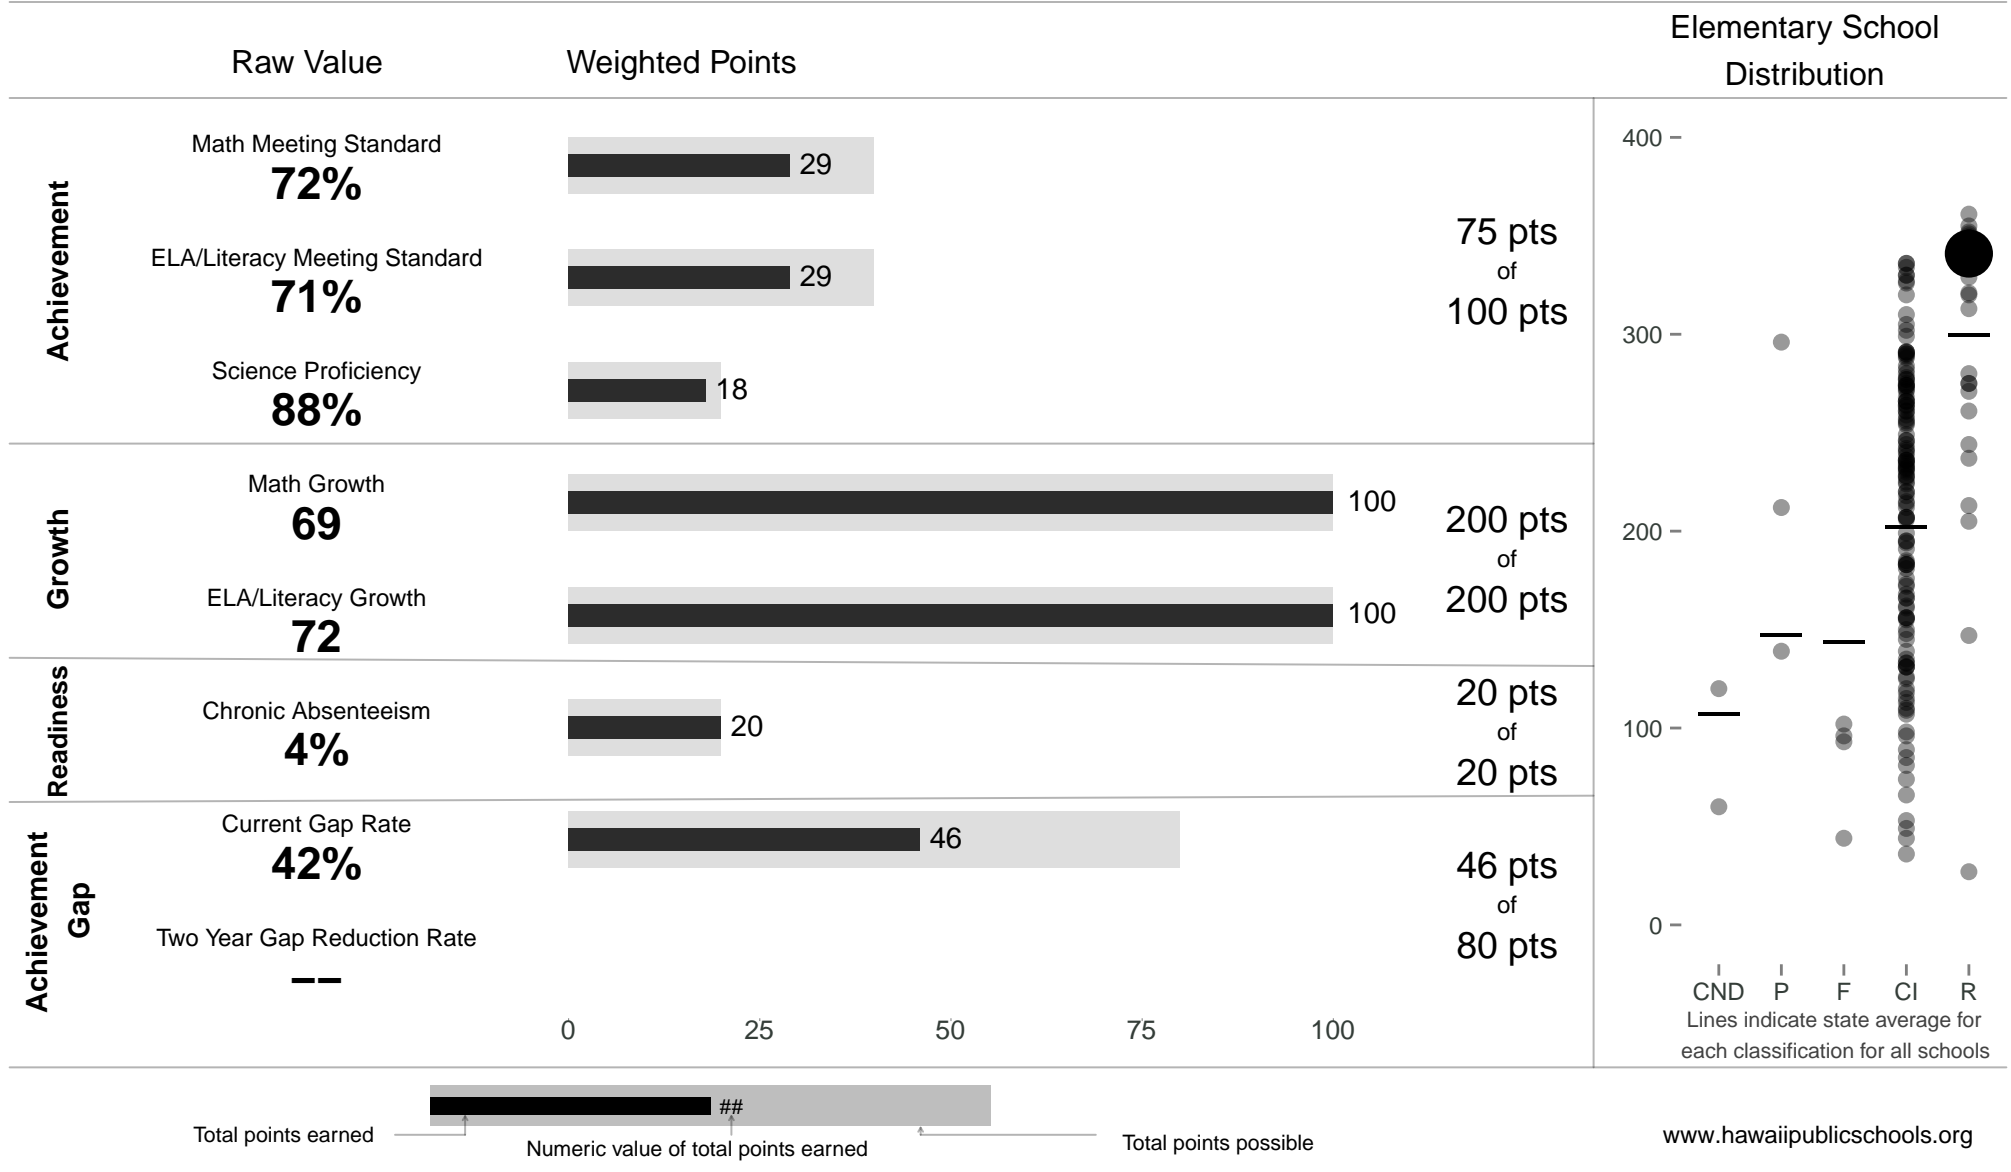

Pearl City Highlands Elementary

341 points of 400 points

School Year 2014–2015: Recognition

Trigger: High–Progress

School Year 2013–2014: Continuous Improvement

NOTE: Final display numbers are rounded, which may cause subtotals to appear to sum incorrectly. The total points value on the upper right is accurate.