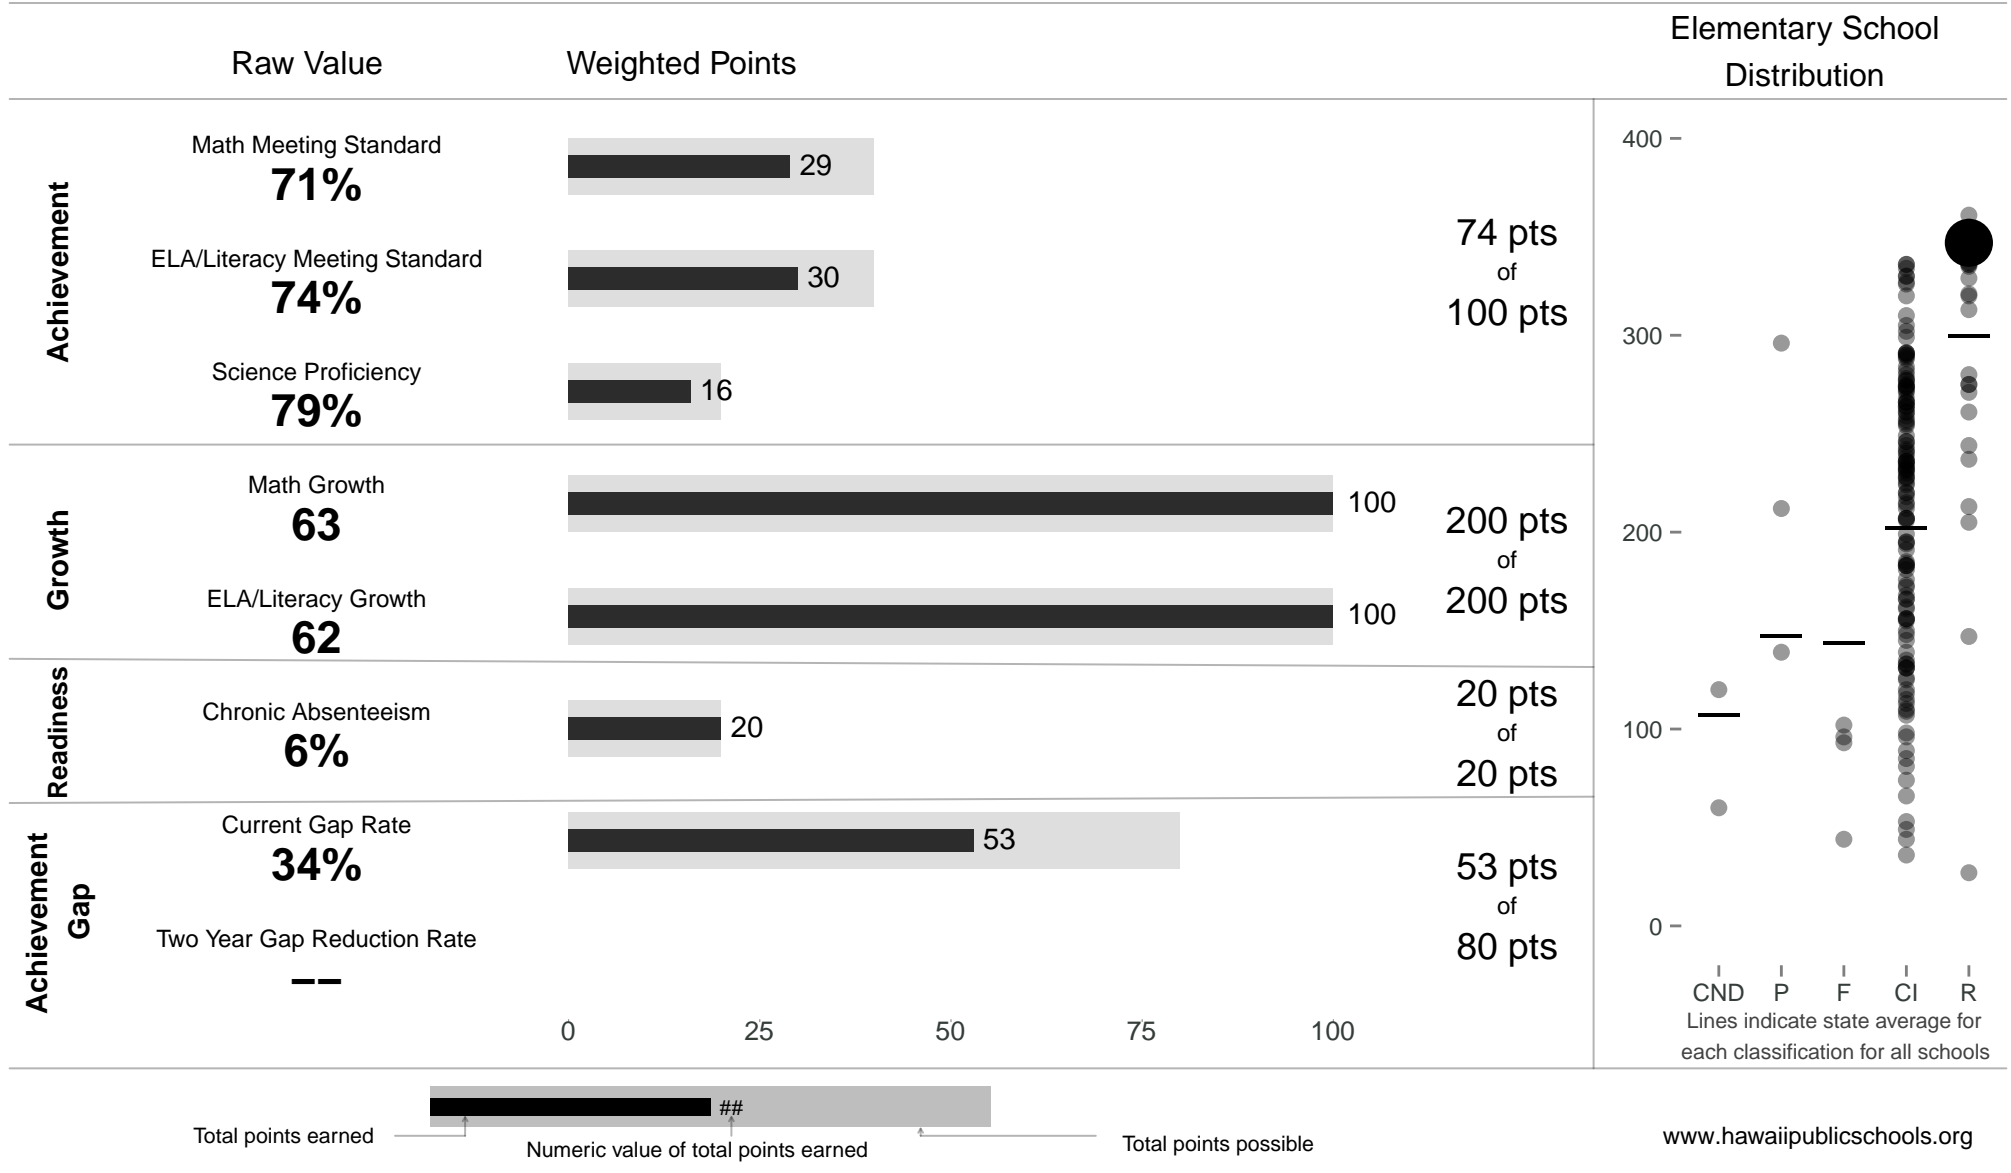

Pearl Ridge Elementary

School Year 2014–2015: Recognition

School Year 2013–2014: Recognition

347 points of 400 points

Trigger: Carry Over

www.hawaiipublicschools.org

NOTE: Final display numbers are rounded, which may cause subtotals to appear to sum incorrectly. The total points value on the upper right is accurate.

Run Date: Tuesday, September 22, 2015