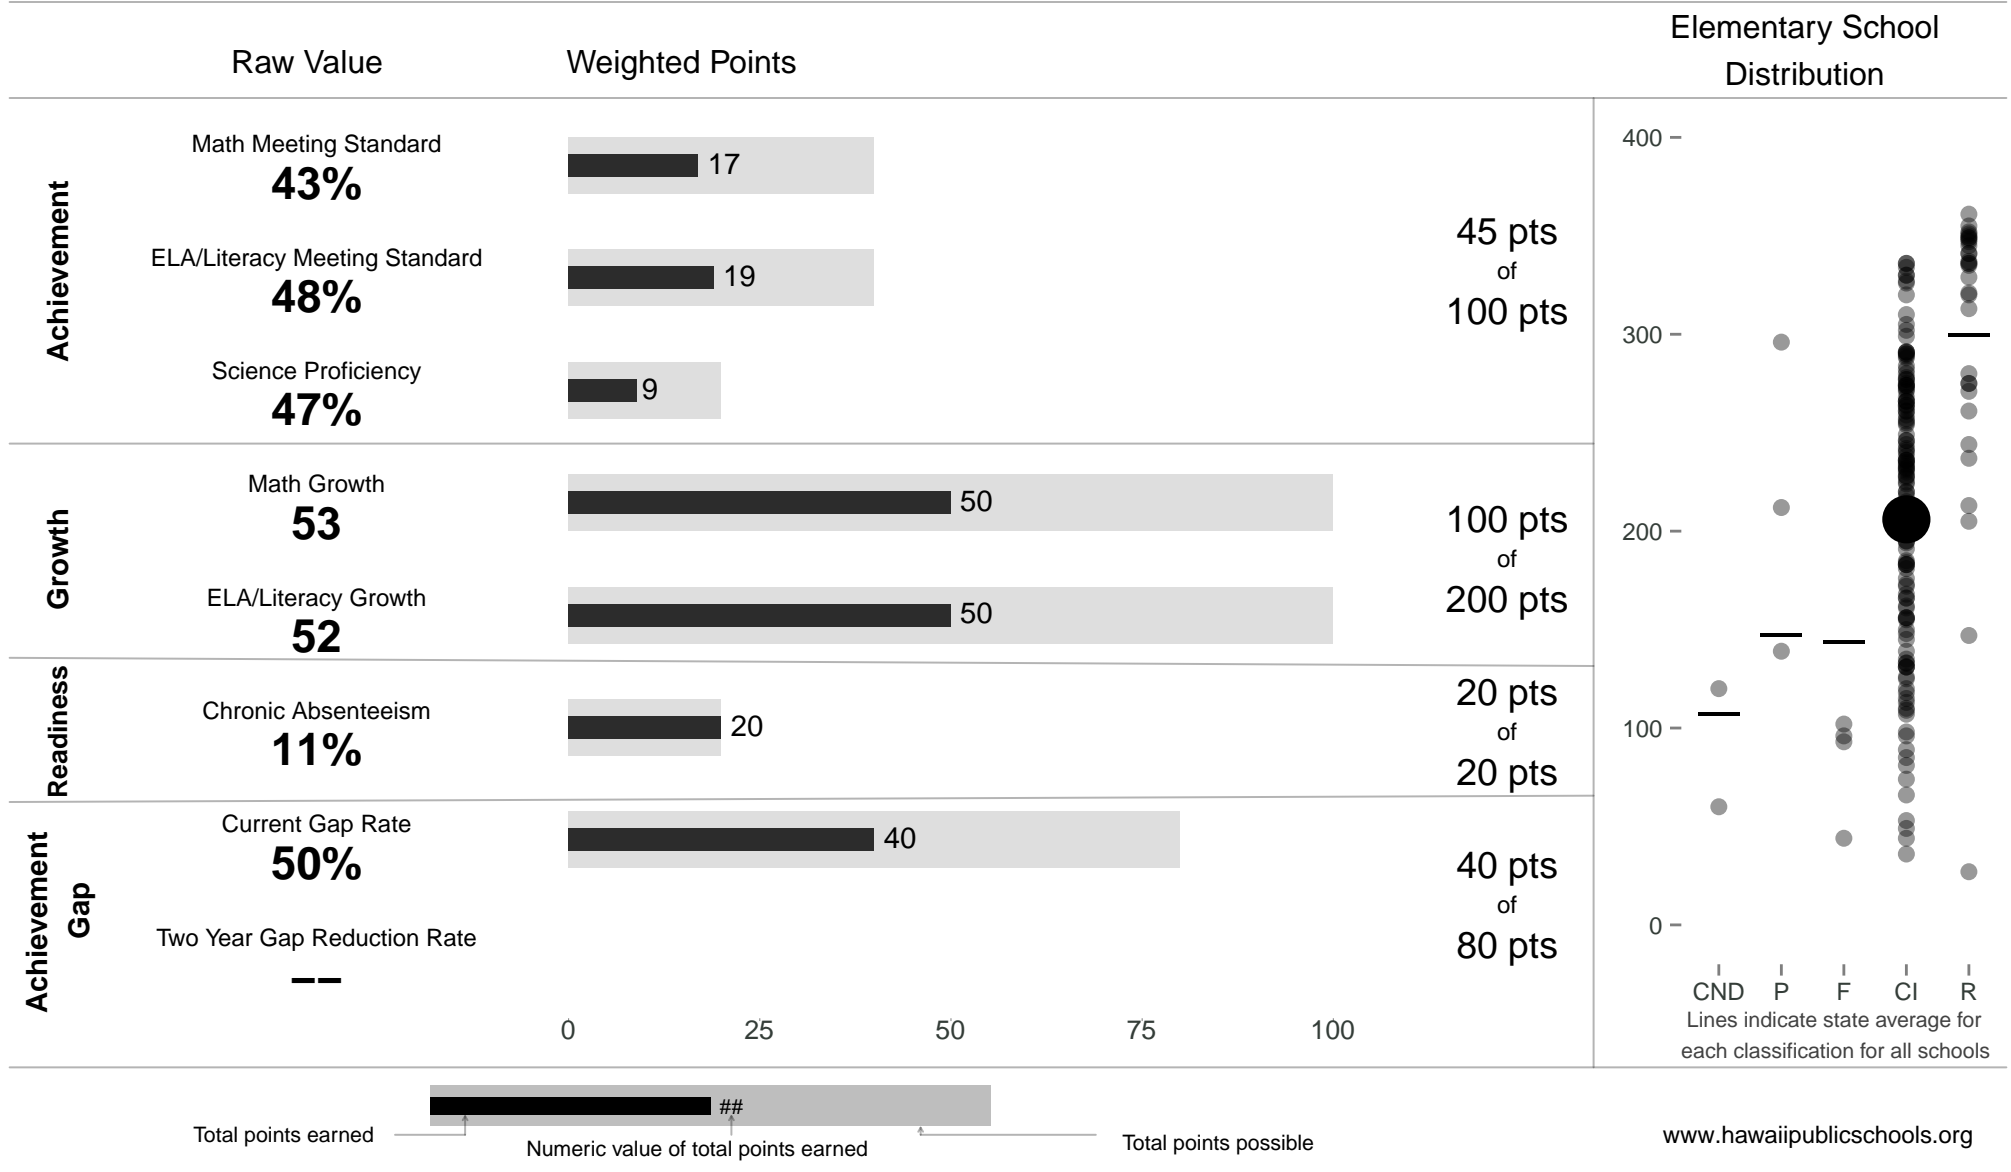

Pohakea Elementary

206 points of 400 points

School Year 2014–2015: Continuous Improvement

Trigger: None

School Year 2013–2014: Continuous Improvement

NOTE: Final display numbers are rounded, which may cause subtotals to appear to sum incorrectly. The total points value on the upper right is accurate.