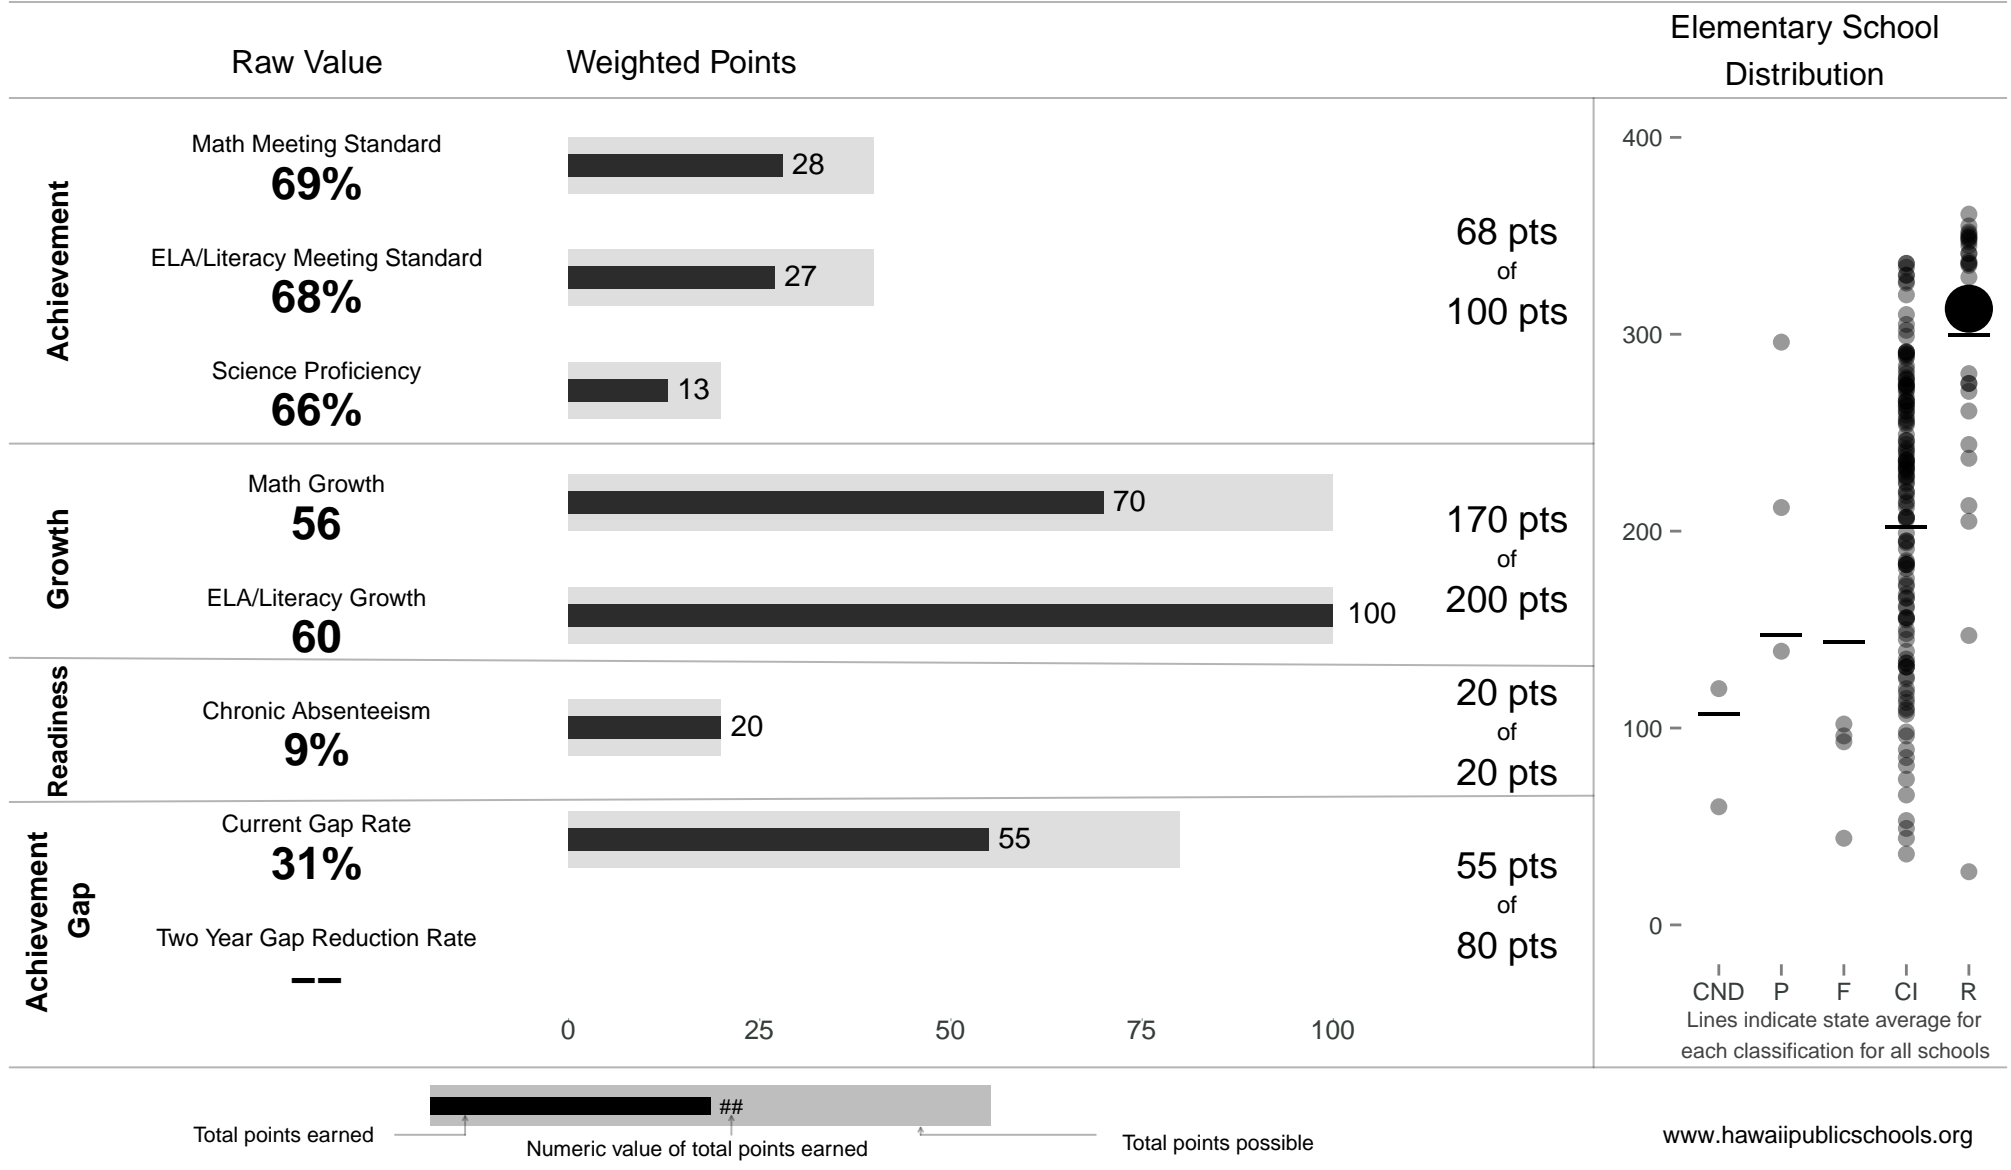

Pomaikai Elementary

313 points of 400 points

School Year 2014–2015: Recognition

Trigger: Carry Over

School Year 2013–2014: Recognition

www.hawaiipublicschools.org

NOTE: Final display numbers are rounded, which may cause subtotals to appear to sum incorrectly. The total points value on the upper right is accurate.

Run Date: Tuesday, September 22, 2015