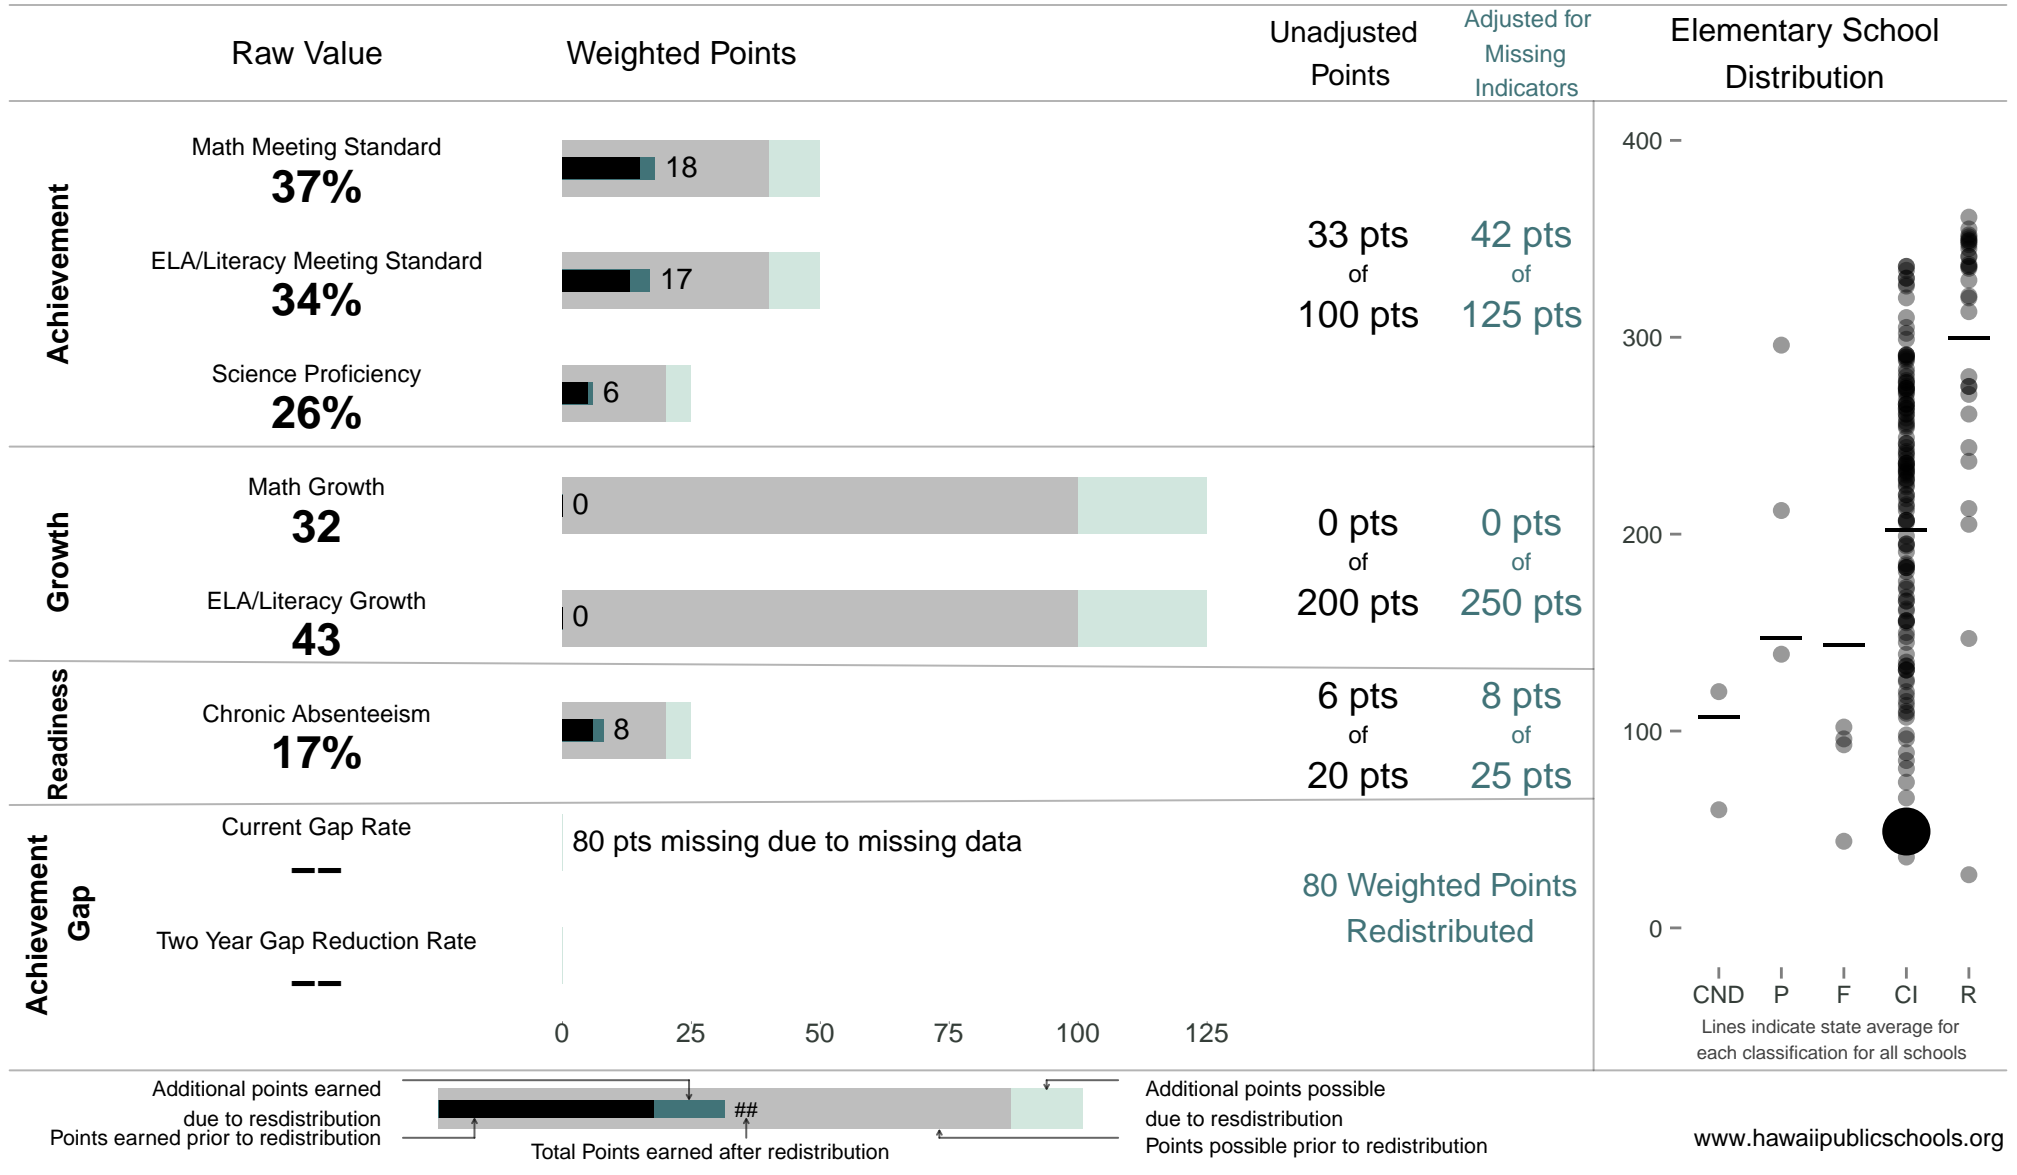

Blanche Pope Elementary

49 points of 400 points

School Year 2014–2015: Continuous Improvement

Trigger: None

School Year 2013–2014: Continuous Improvement

NOTE: Final display numbers are rounded, which may cause subtotals to appear to sum incorrectly. The total points value on the upper right is accurate.