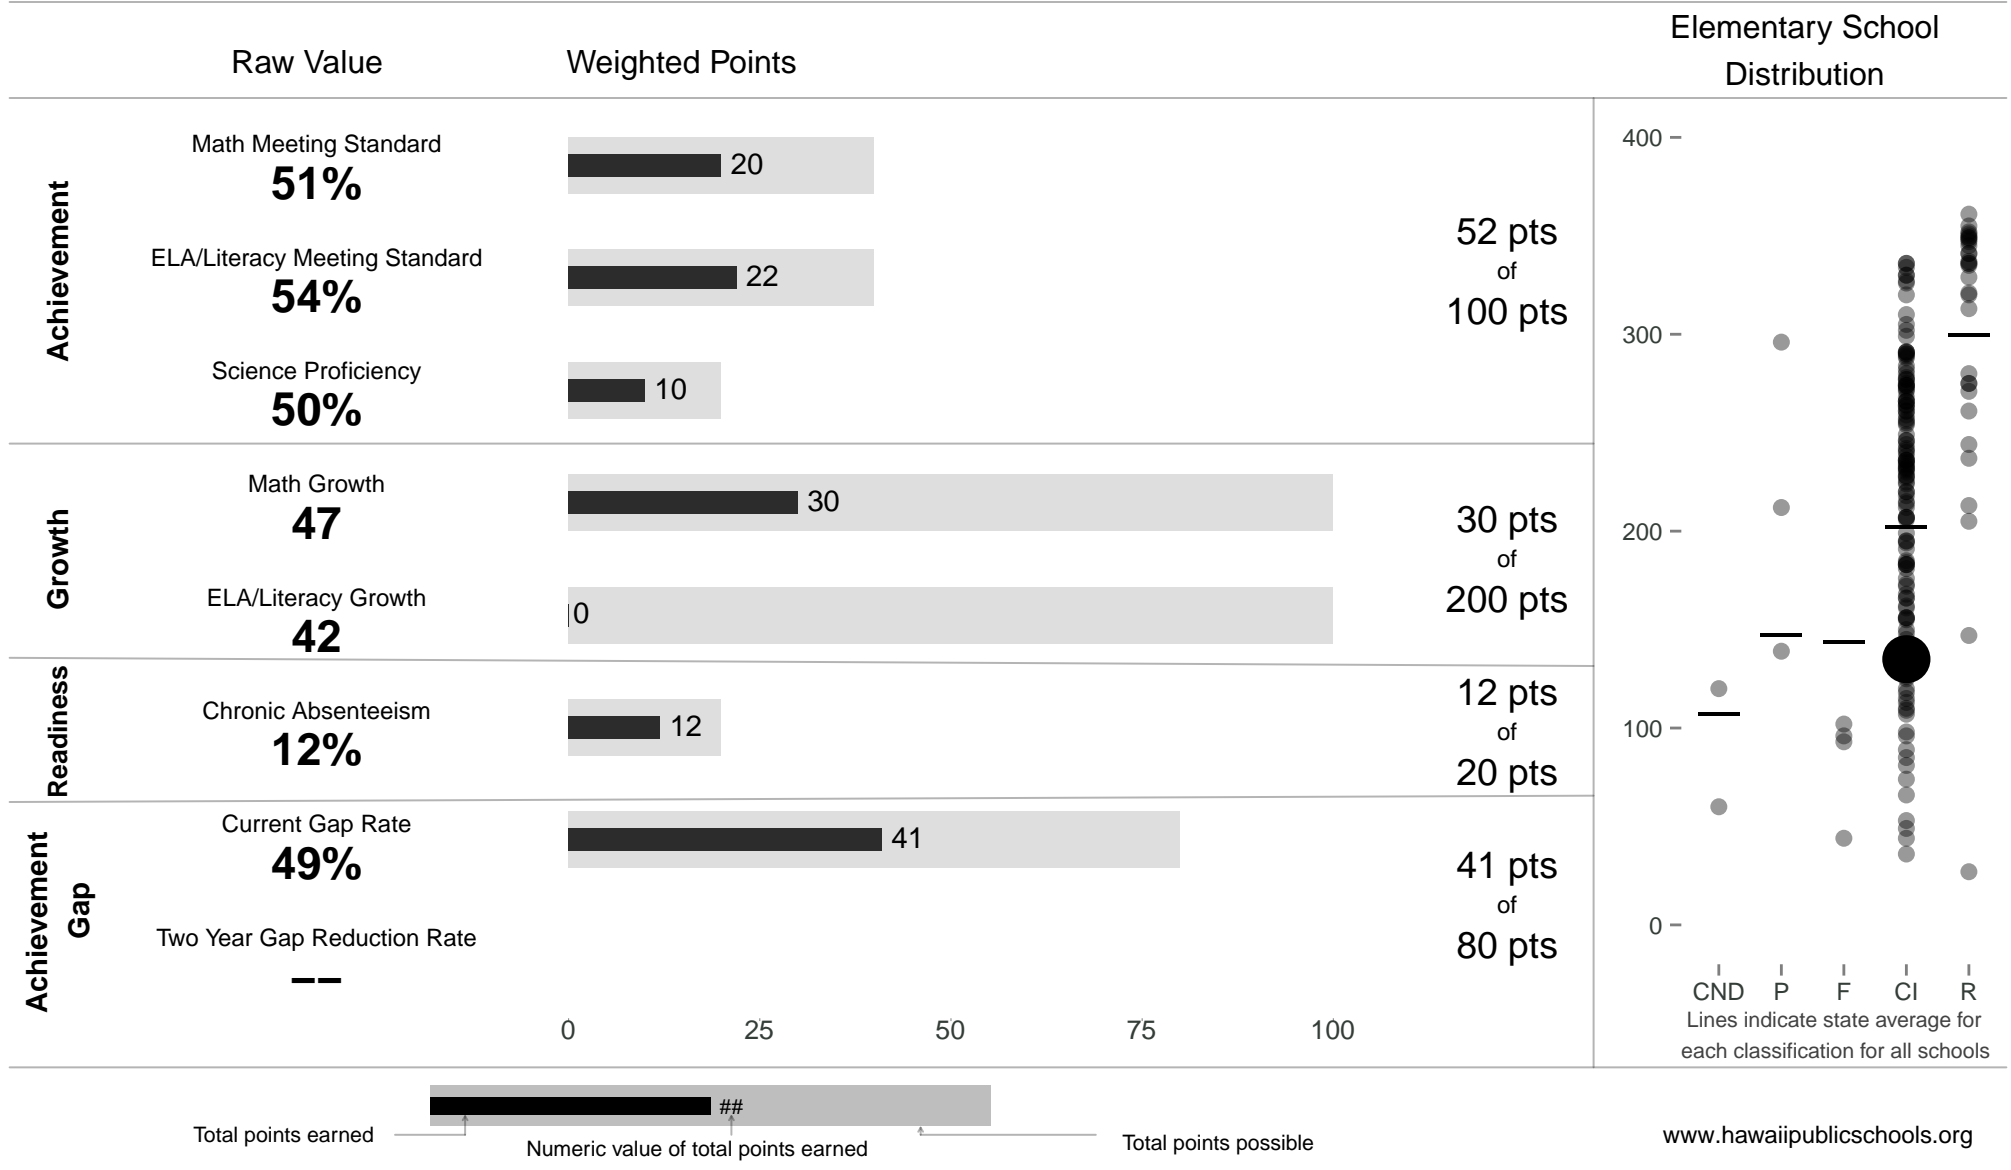

# Pukalani Elementary

**135 points** of 400 points

School Year 2014–2015: Continuous Improvement

Trigger: None

School Year 2013–2014: Continuous Improvement

NOTE: Final display numbers are rounded, which may cause subtotals to appear to sum incorrectly. The total points value on the upper right is accurate.