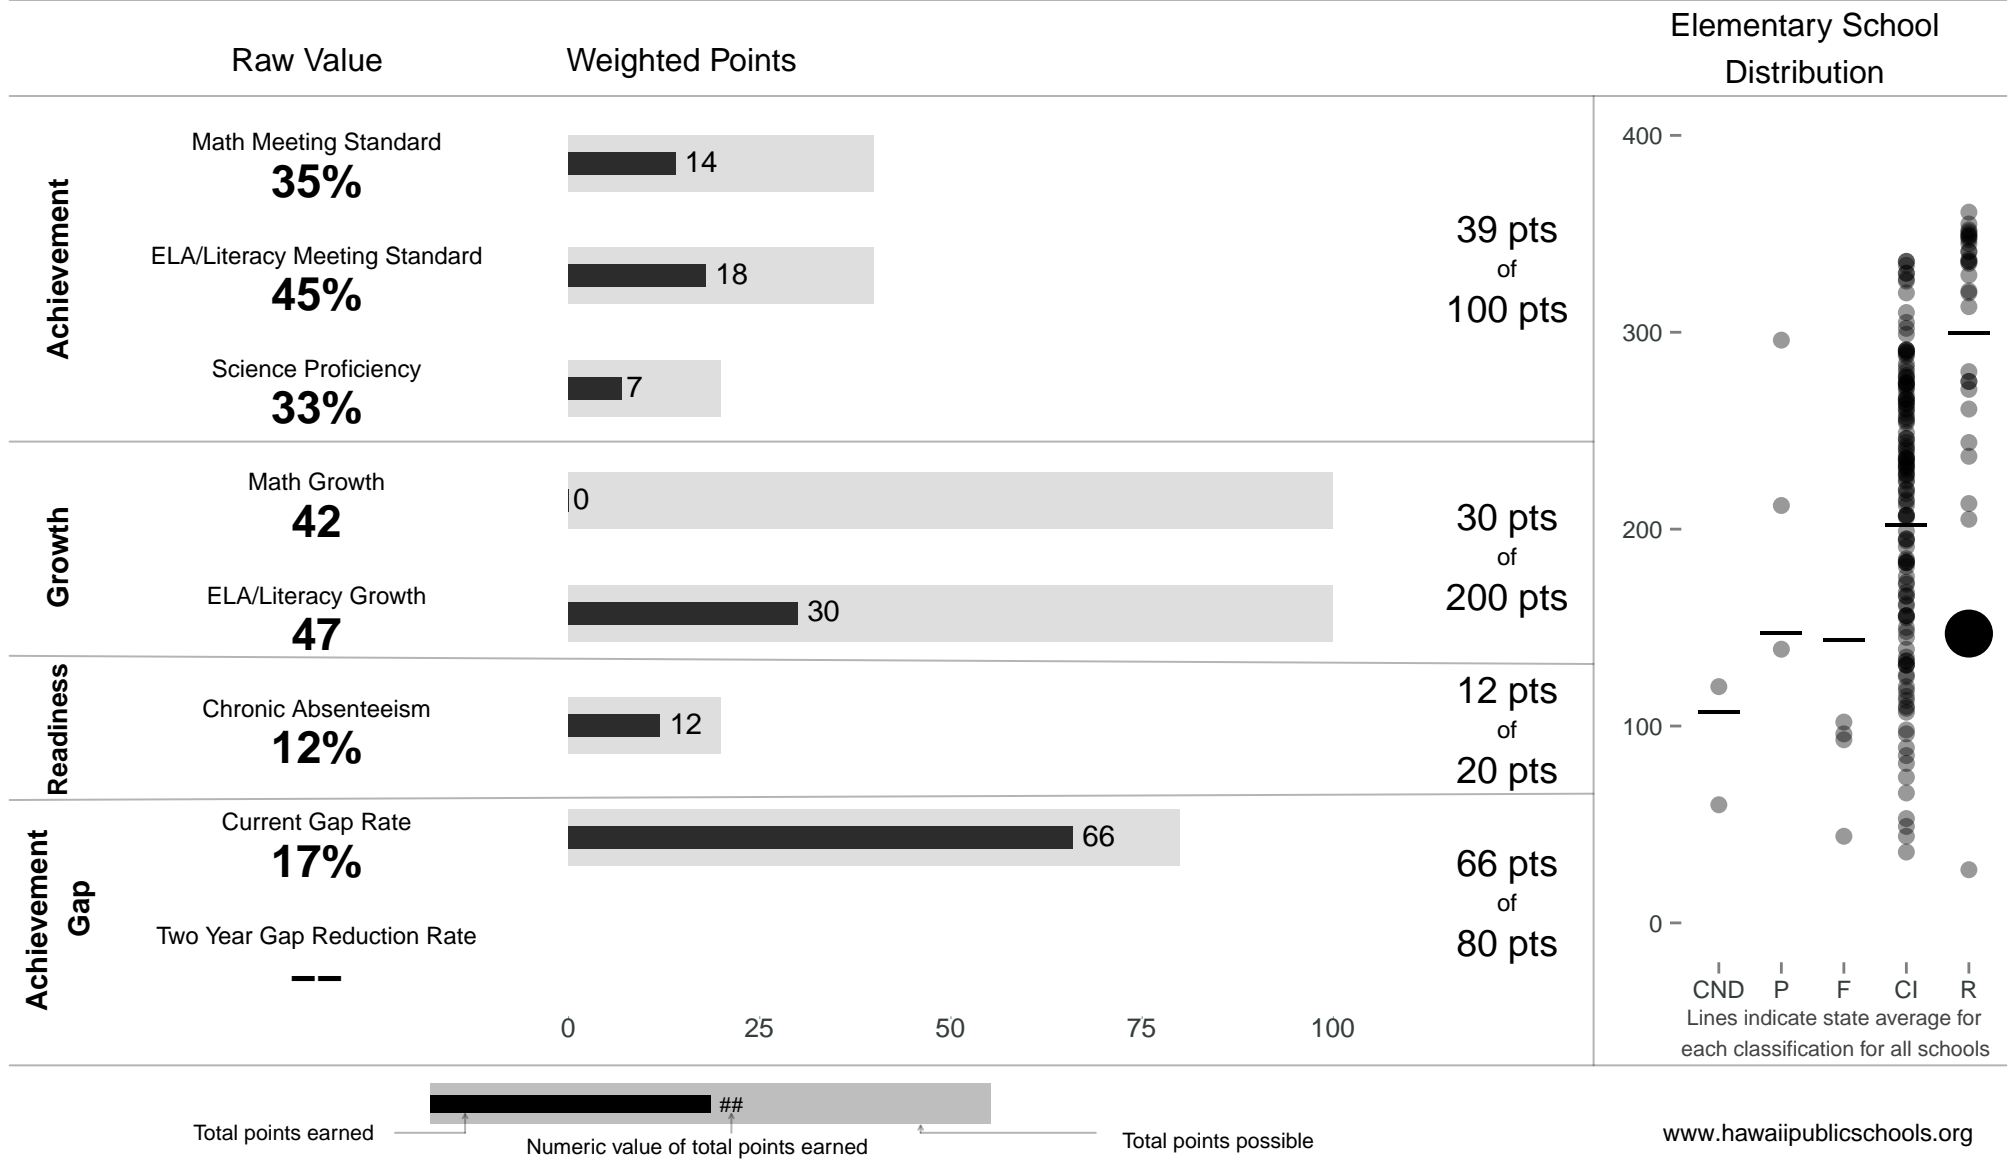

Puohala Elementary

147 points of 400 points

School Year 2014–2015: Recognition

Trigger: Carry Over

School Year 2013–2014: Recognition

NOTE: Final display numbers are rounded, which may cause subtotals to appear to sum incorrectly. The total points value on the upper right is accurate.