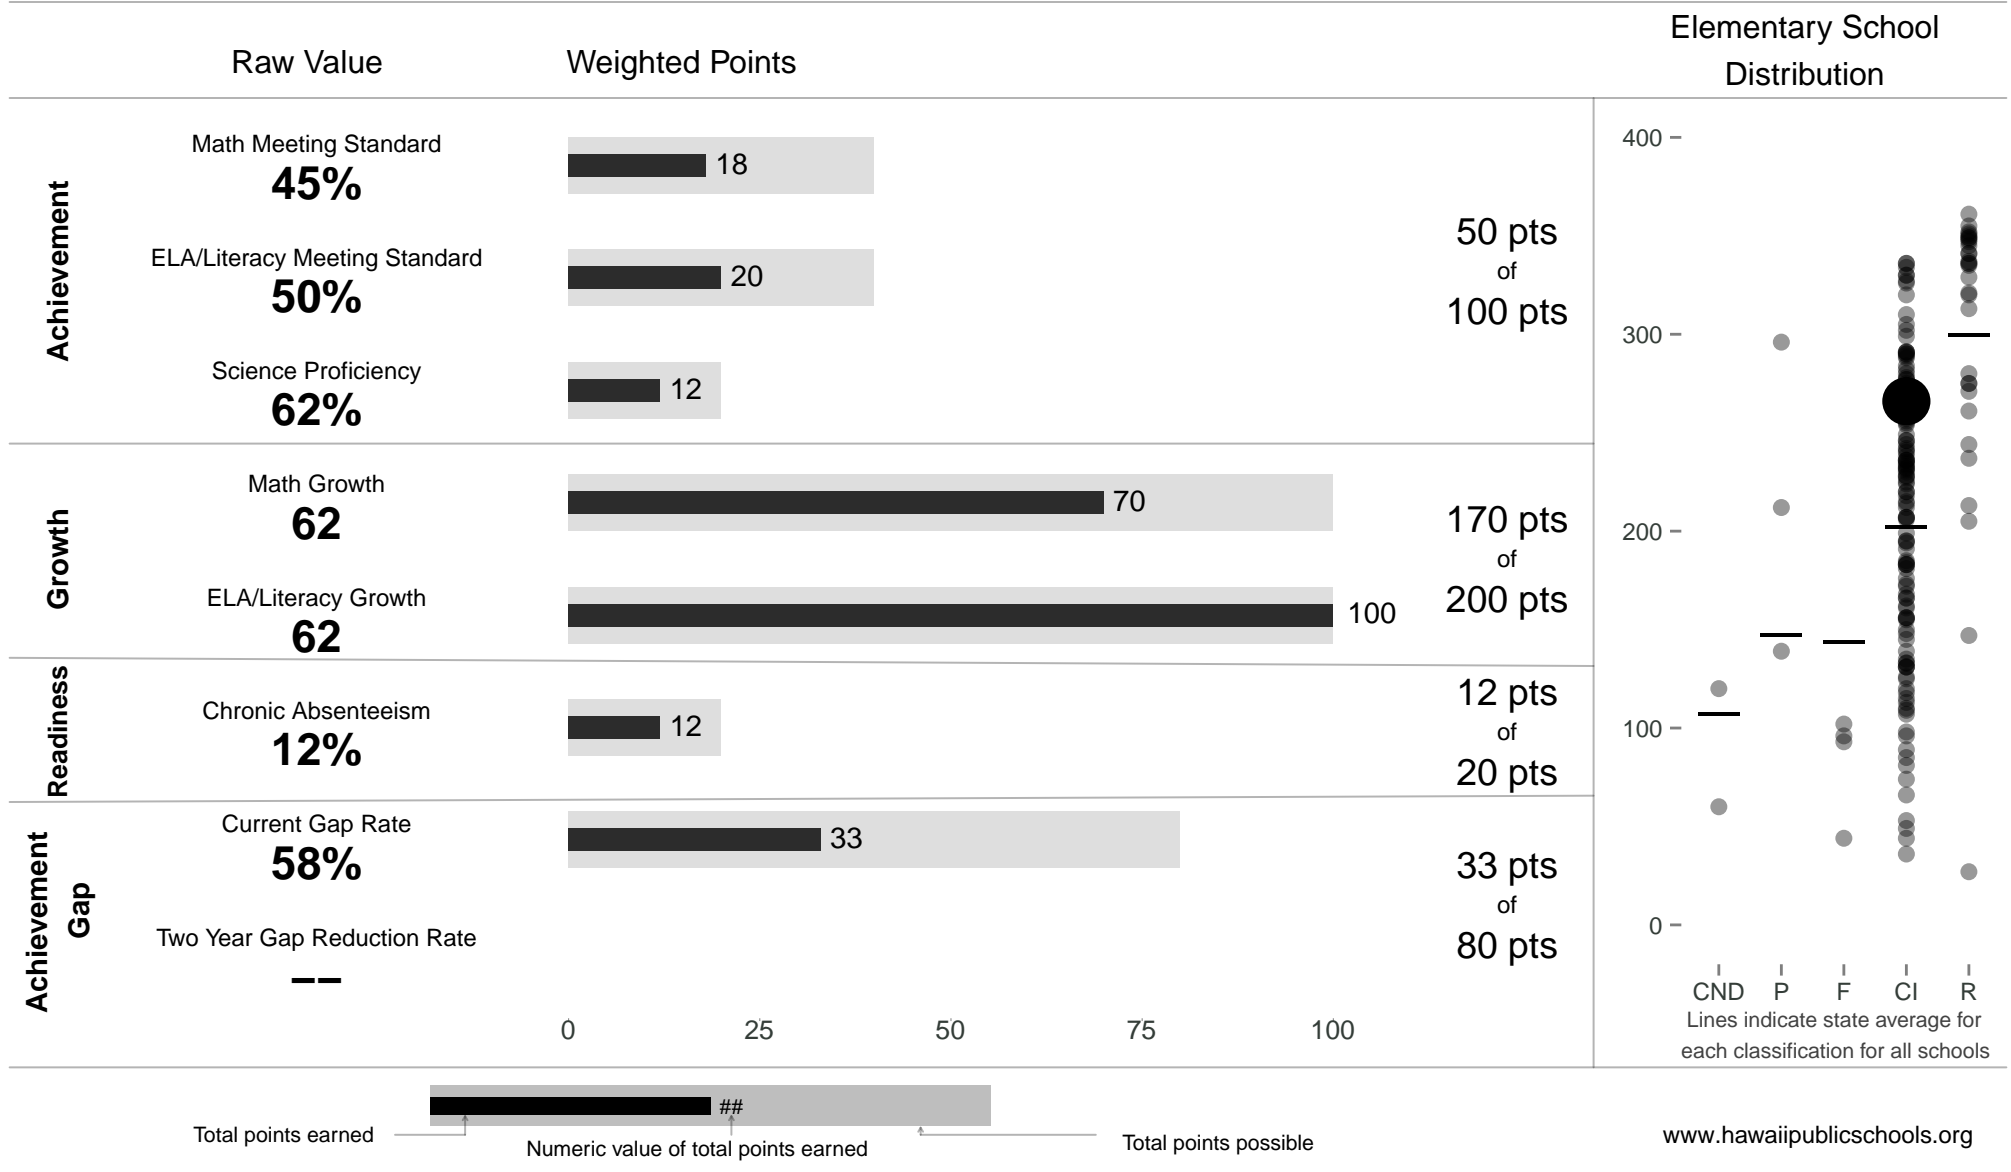

Pu'u Kukui Elementary

266 points of 400 points

School Year 2014–2015: Continuous Improvement

Trigger: None

School Year 2013–2014: Classification Not Determined

www.hawaiipublicschools.org

NOTE: Final display numbers are rounded, which may cause subtotals to appear to sum incorrectly. The total points value on the upper right is accurate.

Run Date: Tuesday, September 22, 2015