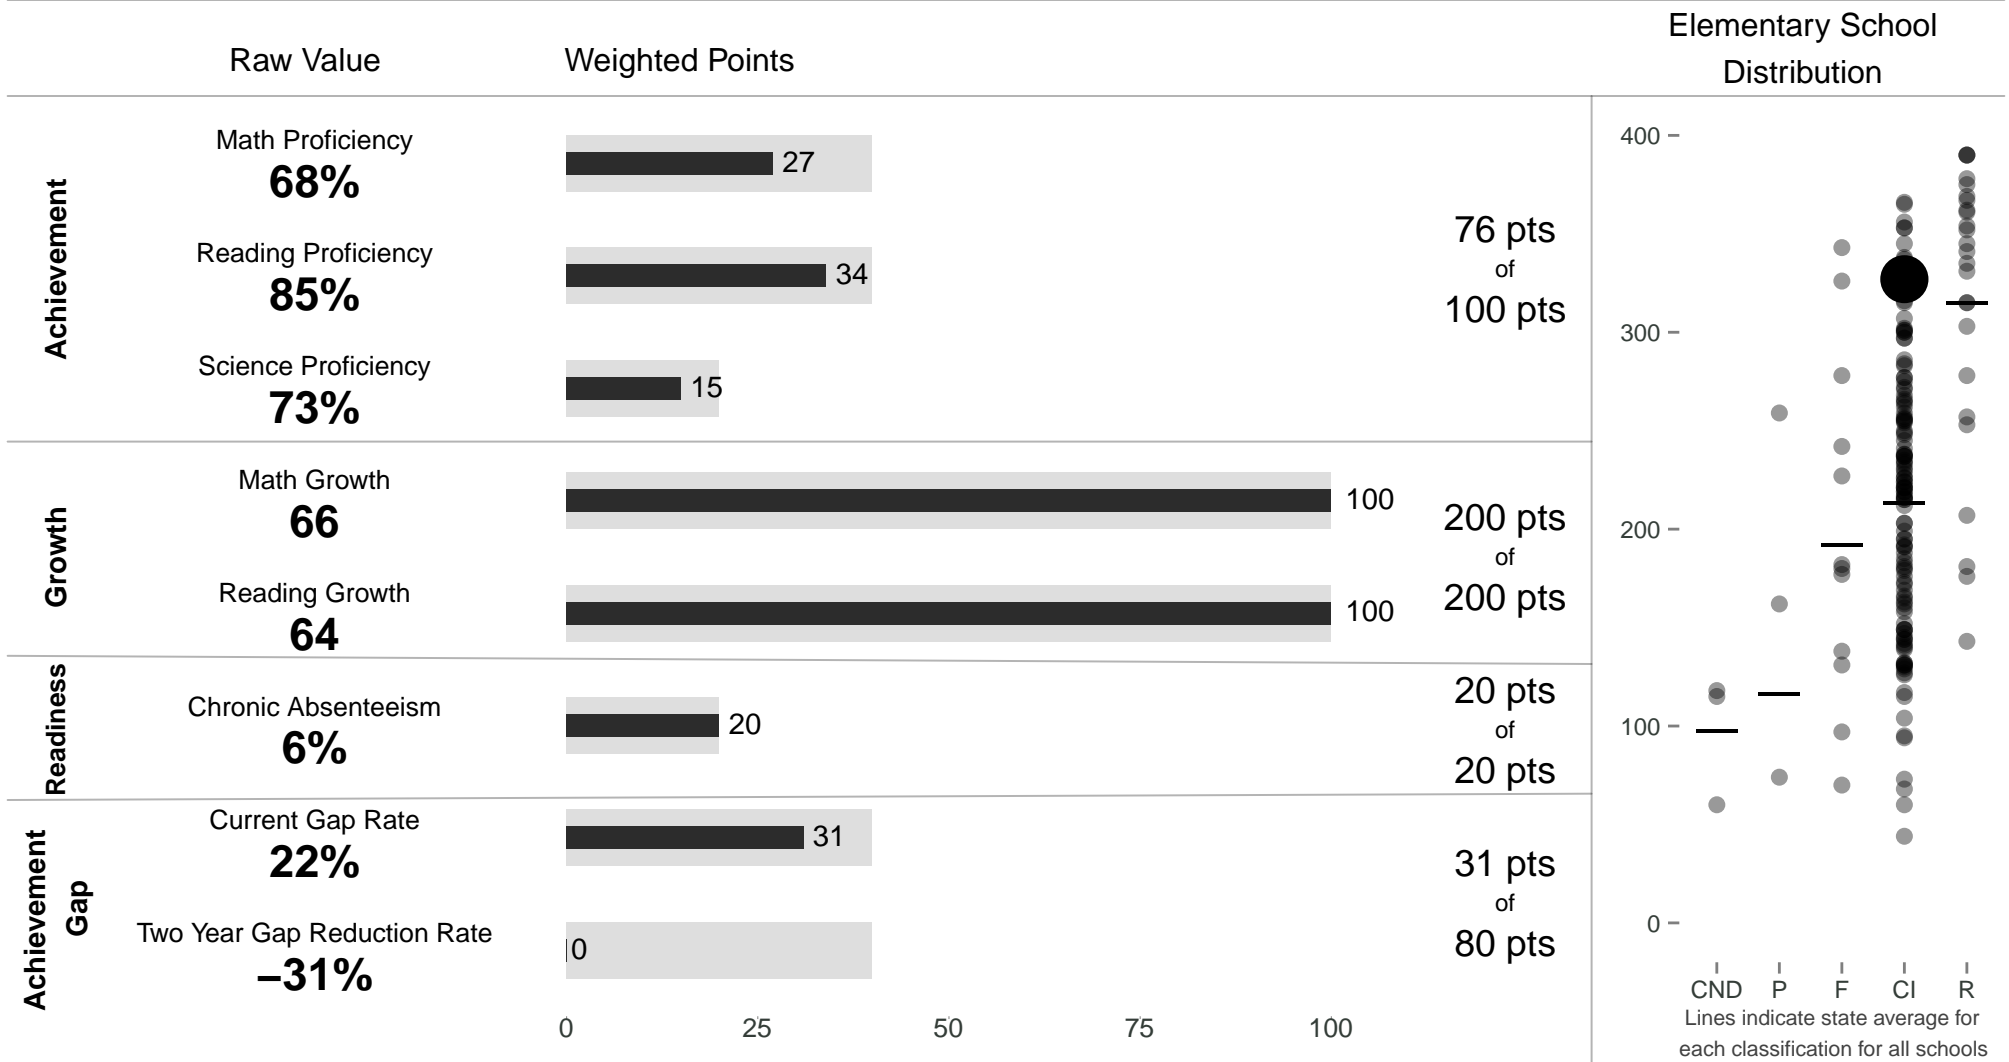

# William R. Shafter Elementary

**327 points** of 400 points

School Year 2013–2014: Continuous Improvement

Trigger: None

School Year 2012–2013: Continuous Improvement

[www.hawaiipublicschools.org](http://www.hawaiipublicschools.org)

NOTE: Final display numbers are rounded, which may cause subtotals to appear to sum incorrectly. The total points value on the upper right is accurate.

Run Date: Thursday, September 11, 2014 – Final Run