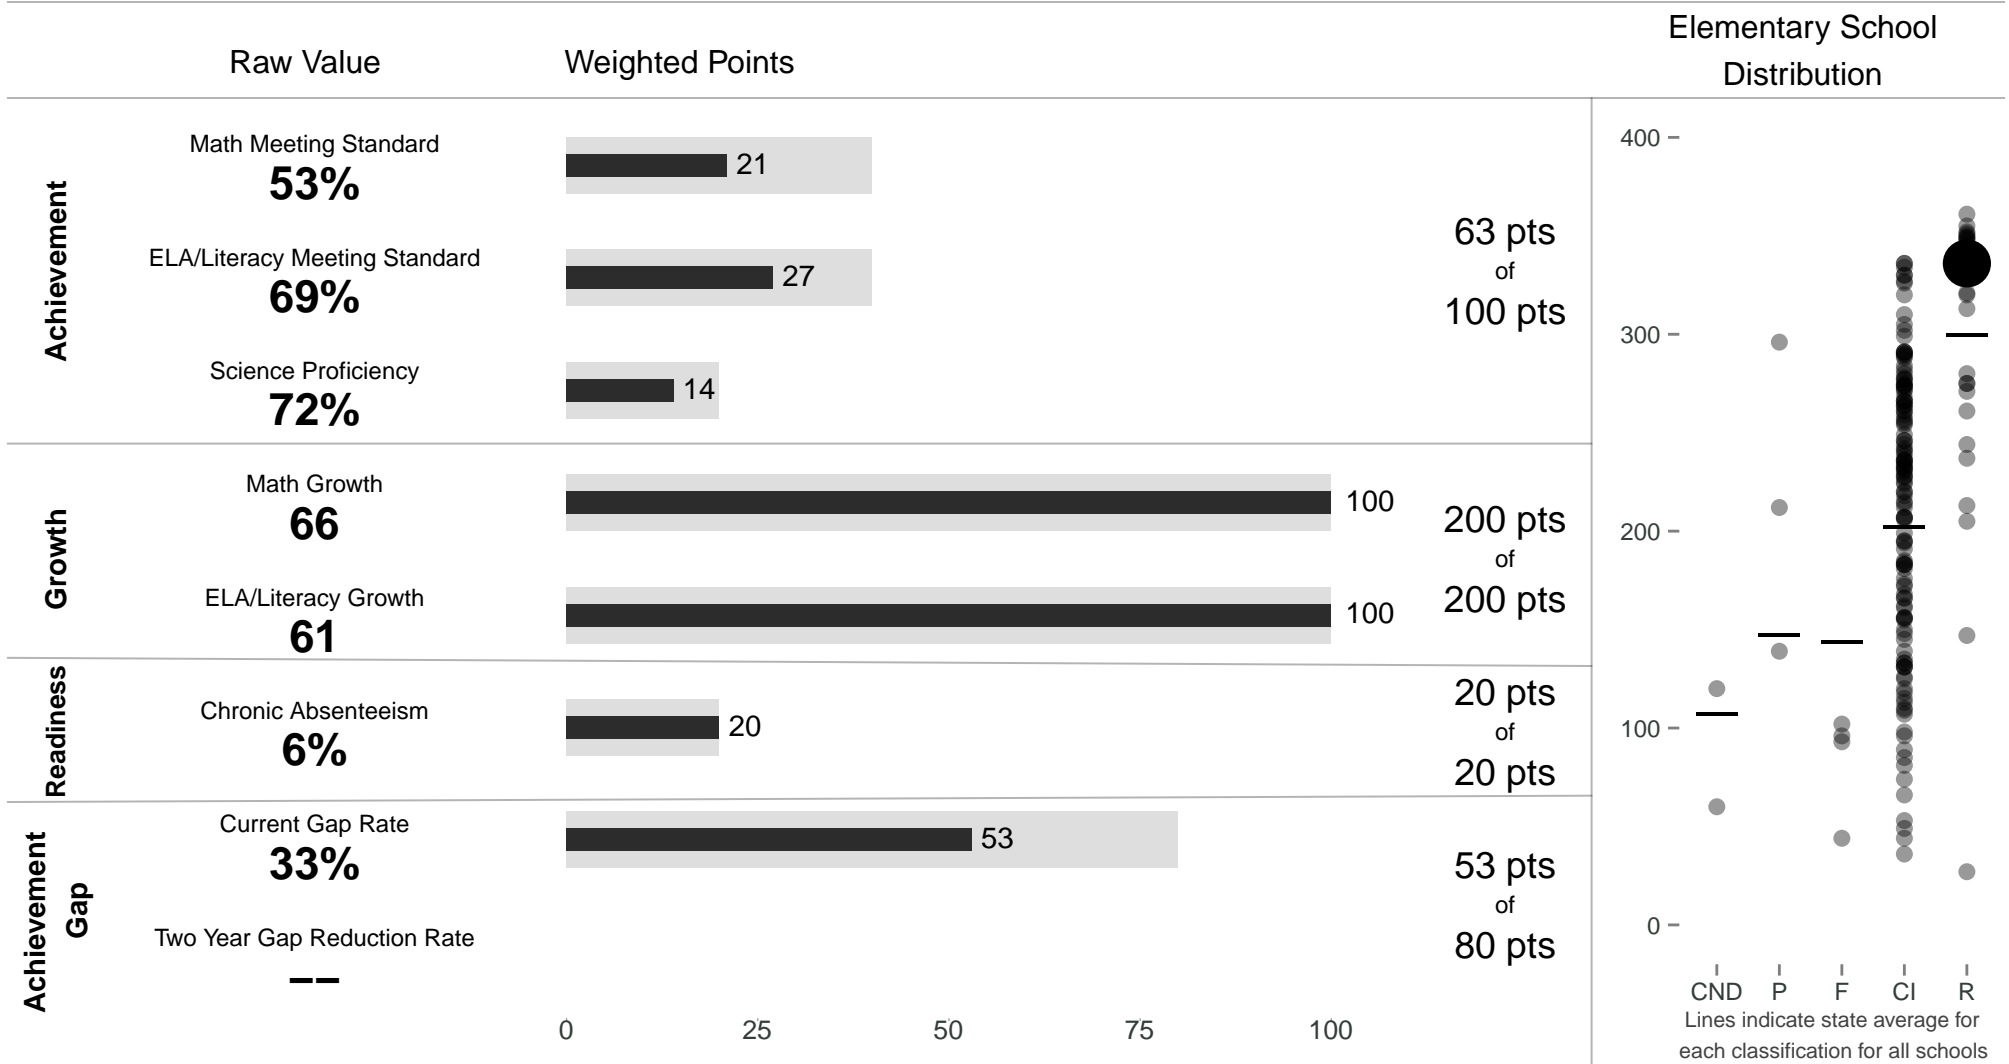

# William R. Shafter Elementary

**336 points** of 400 points

School Year 2014–2015: Recognition

Trigger: High–Progress

School Year 2013–2014: Continuous Improvement

www.hawaiipublicschools.org

NOTE: Final display numbers are rounded, which may cause subtotals to appear to sum incorrectly. The total points value on the upper right is accurate.

Run Date: Tuesday, September 22, 2015