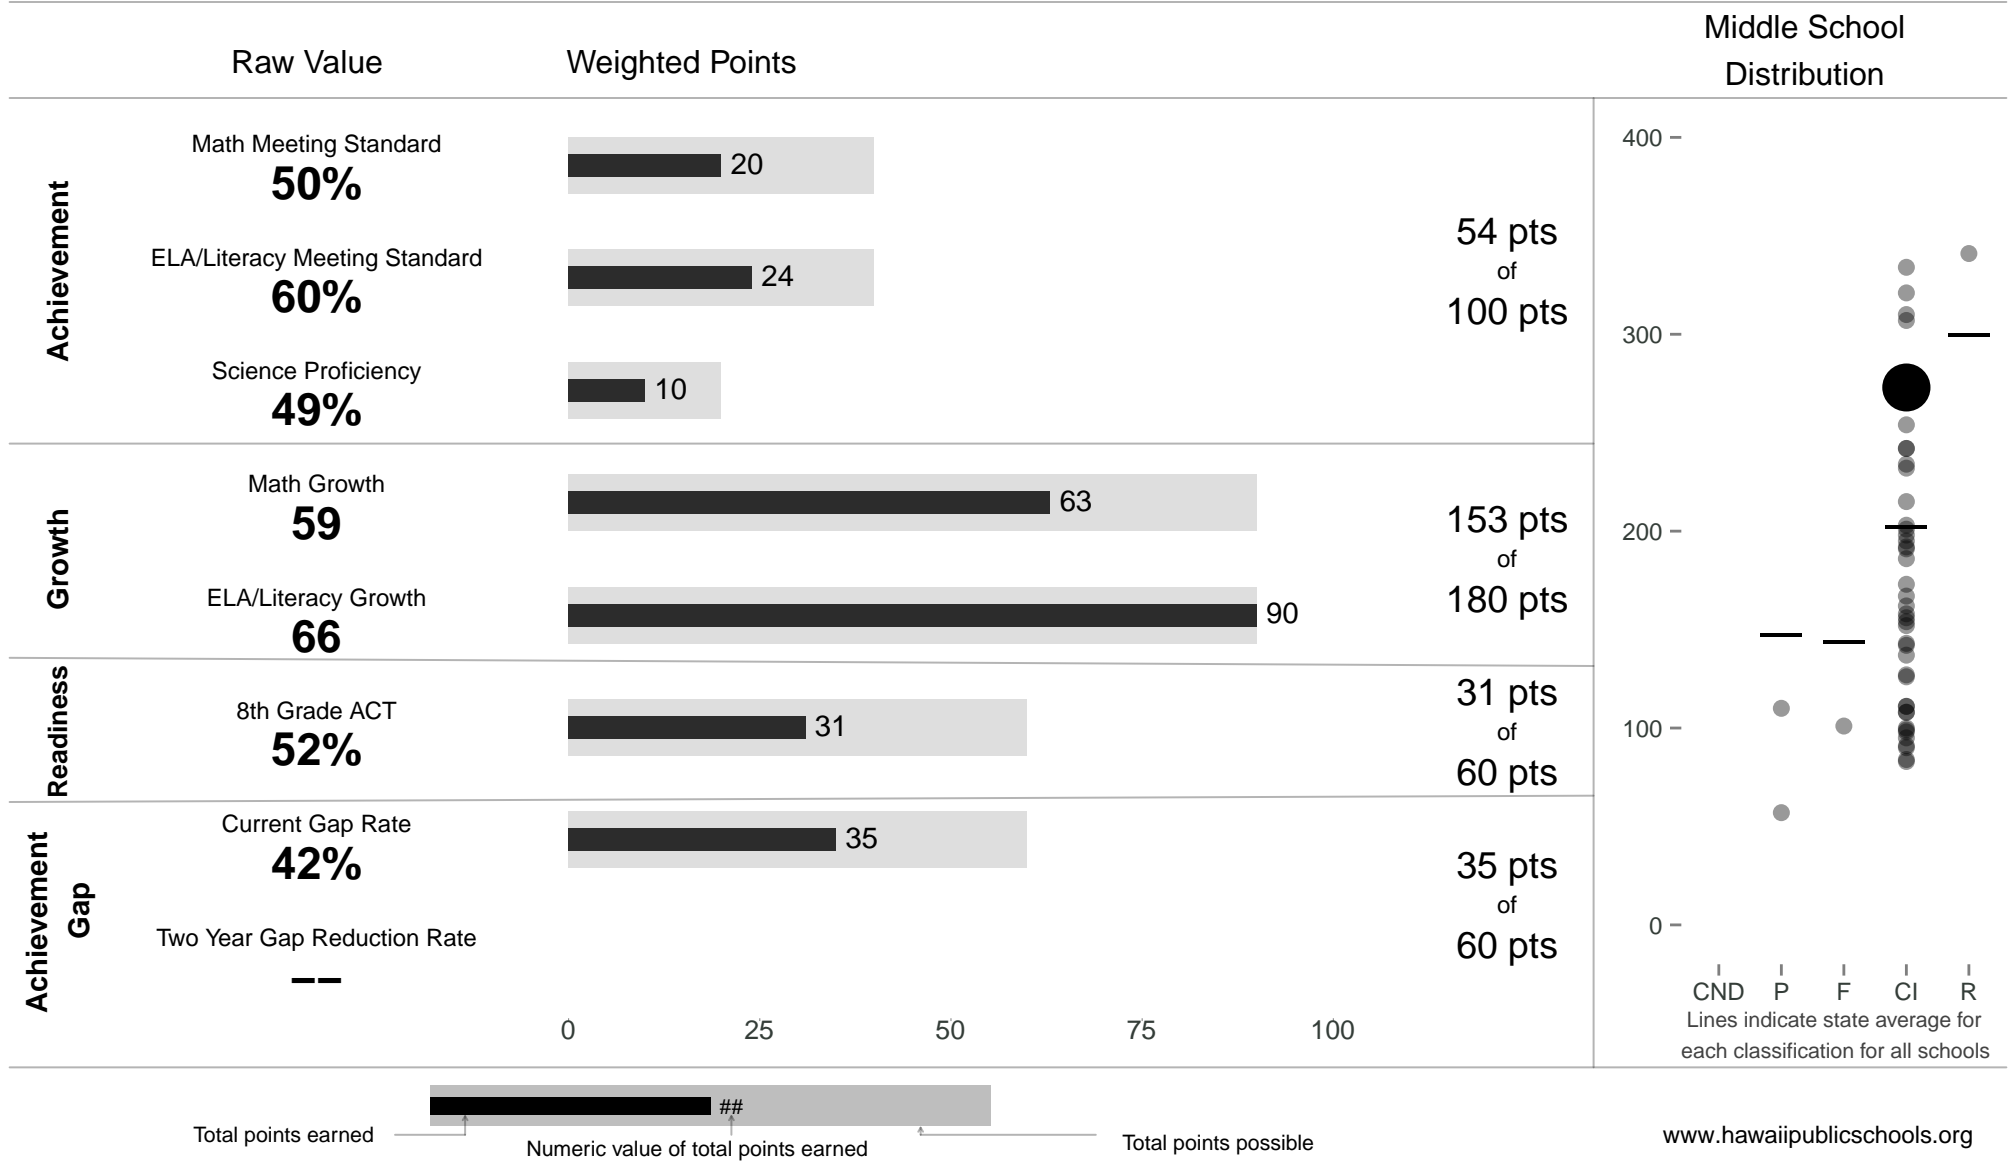

Robert Louis Stevenson Middle

273 points of 400 points

School Year 2014–2015: Continuous Improvement

Trigger: None

School Year 2013–2014: Continuous Improvement

www.hawaiipublicschools.org

NOTE: Final display numbers are rounded, which may cause subtotals to appear to sum incorrectly. The total points value on the upper right is accurate.

Run Date: Tuesday, September 22, 2015