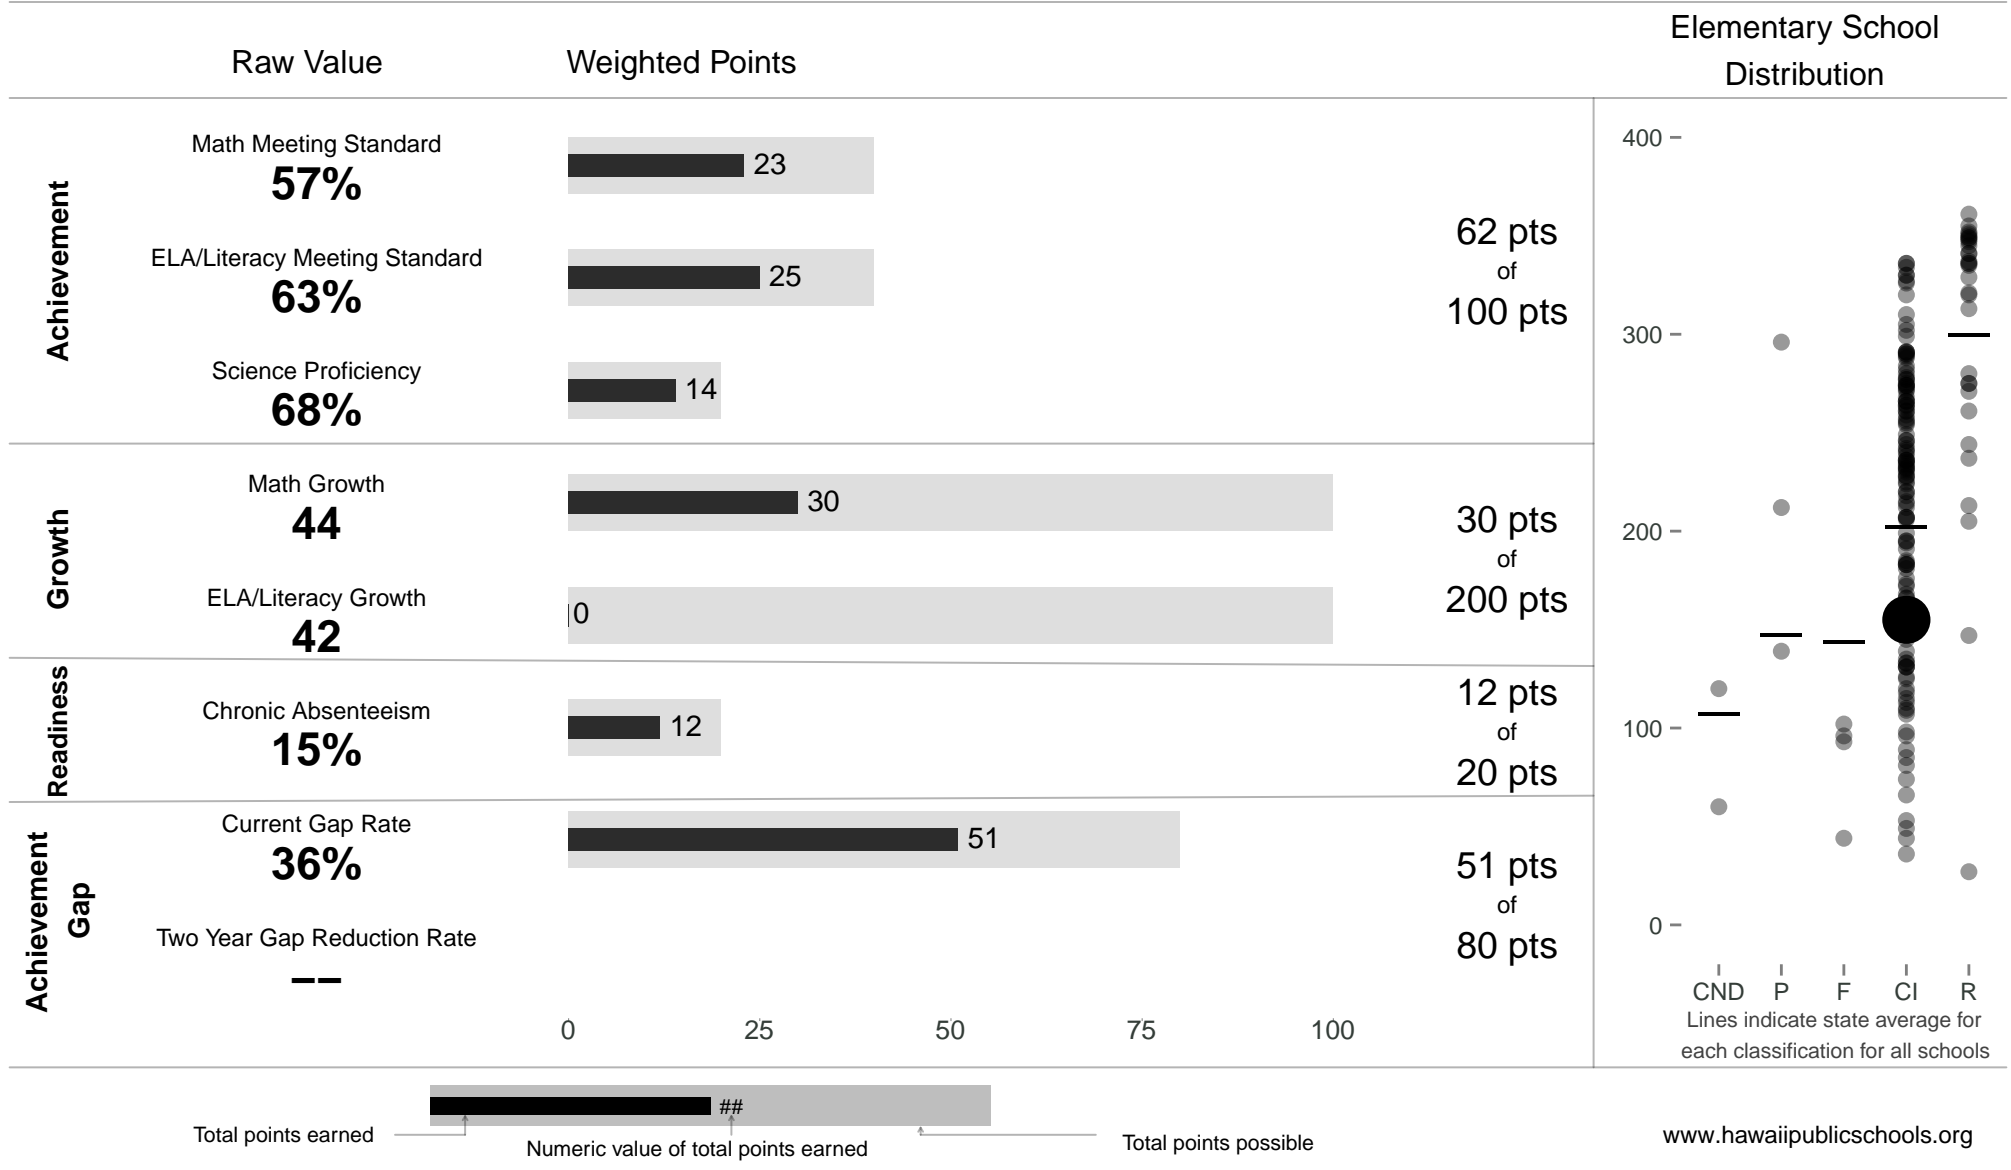

Sunset Beach Elementary

155 points of 400 points

School Year 2014–2015: Continuous Improvement

Trigger: None

School Year 2013–2014: Continuous Improvement

www.hawaiipublicschools.org

NOTE: Final display numbers are rounded, which may cause subtotals to appear to sum incorrectly. The total points value on the upper right is accurate.

Run Date: Tuesday, September 22, 2015