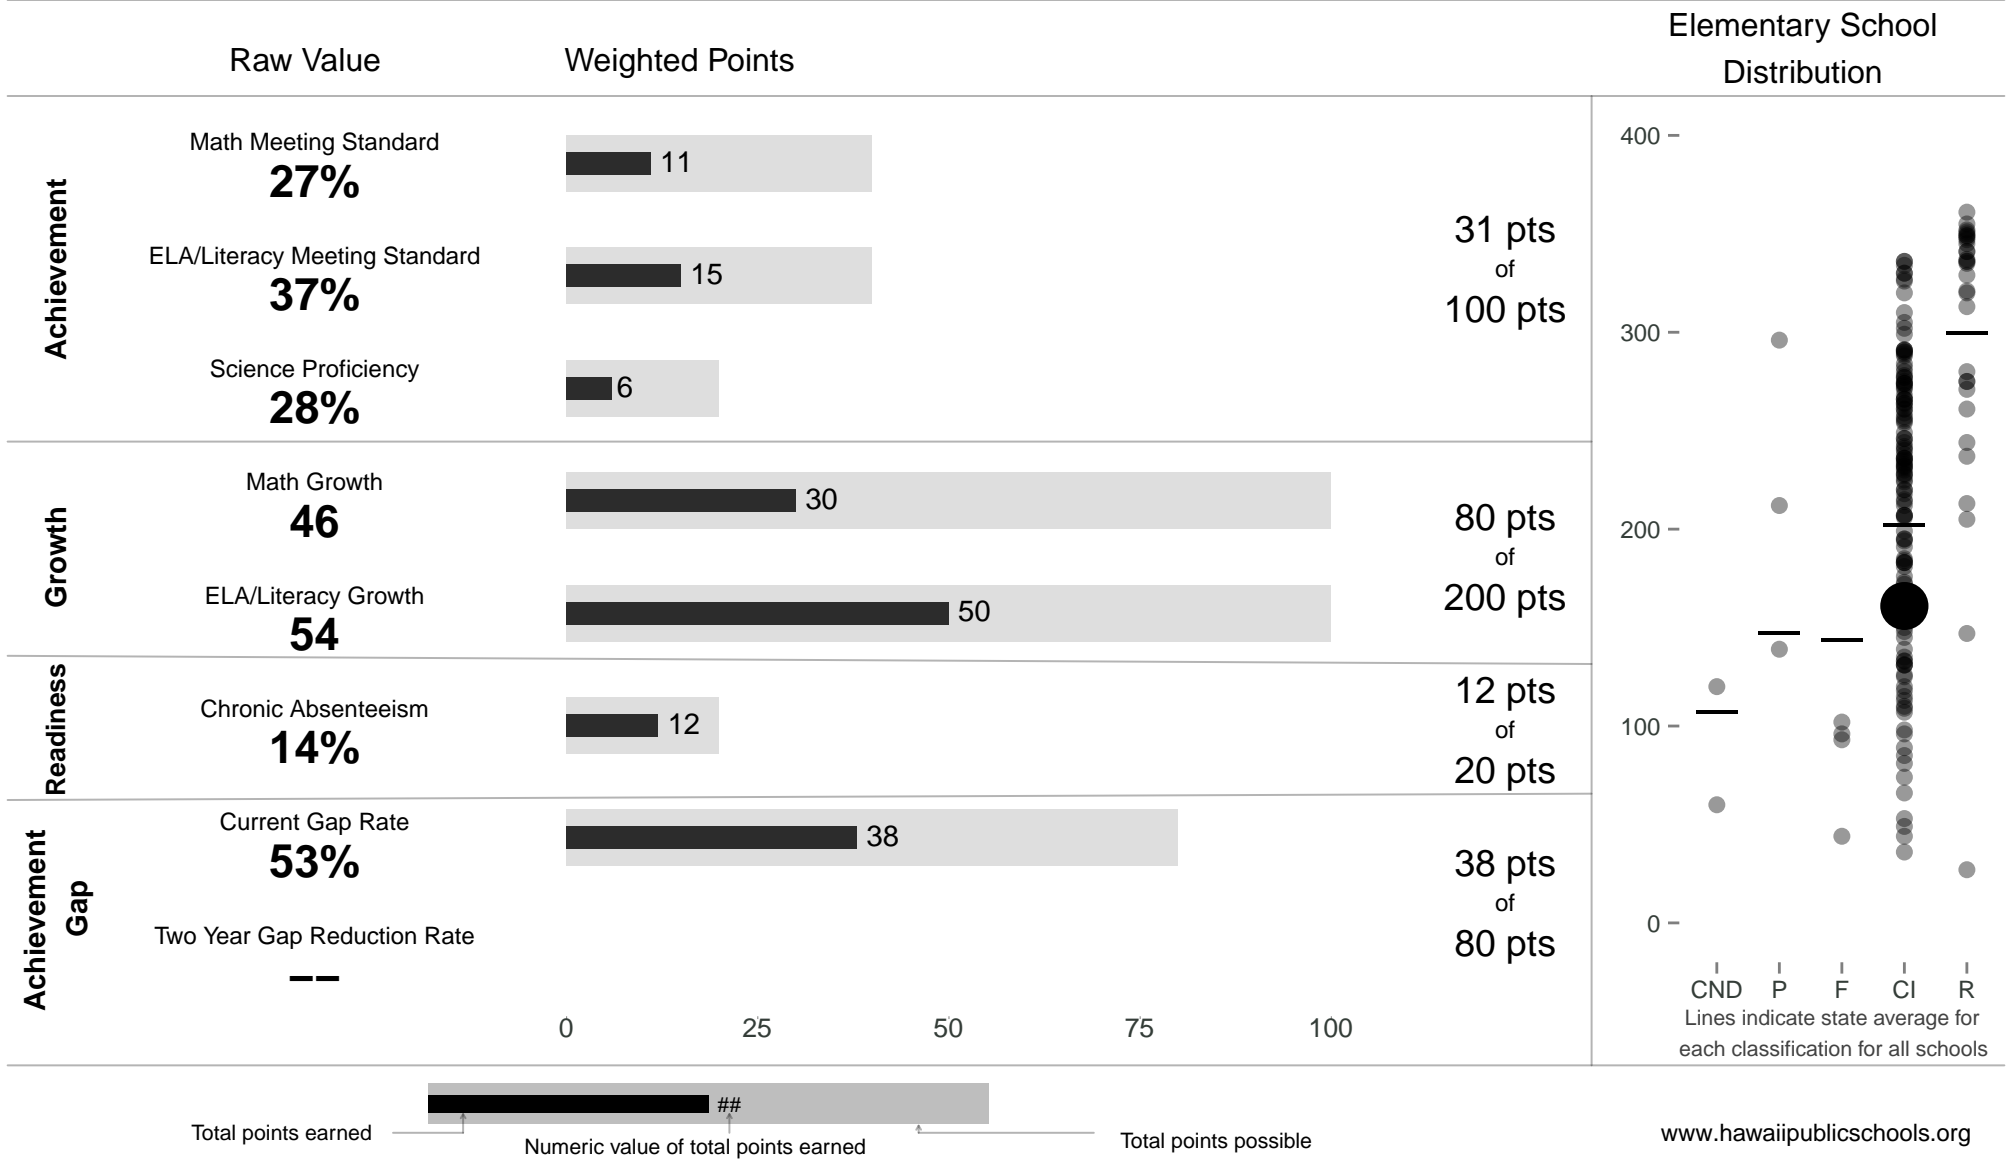

Wahiawa Elementary

161 points of 400 points

School Year 2014–2015: Continuous Improvement

Trigger: None

School Year 2013–2014: Continuous Improvement

www.hawaiipublicschools.org

NOTE: Final display numbers are rounded, which may cause subtotals to appear to sum incorrectly. The total points value on the upper right is accurate.

Run Date: Tuesday, September 22, 2015