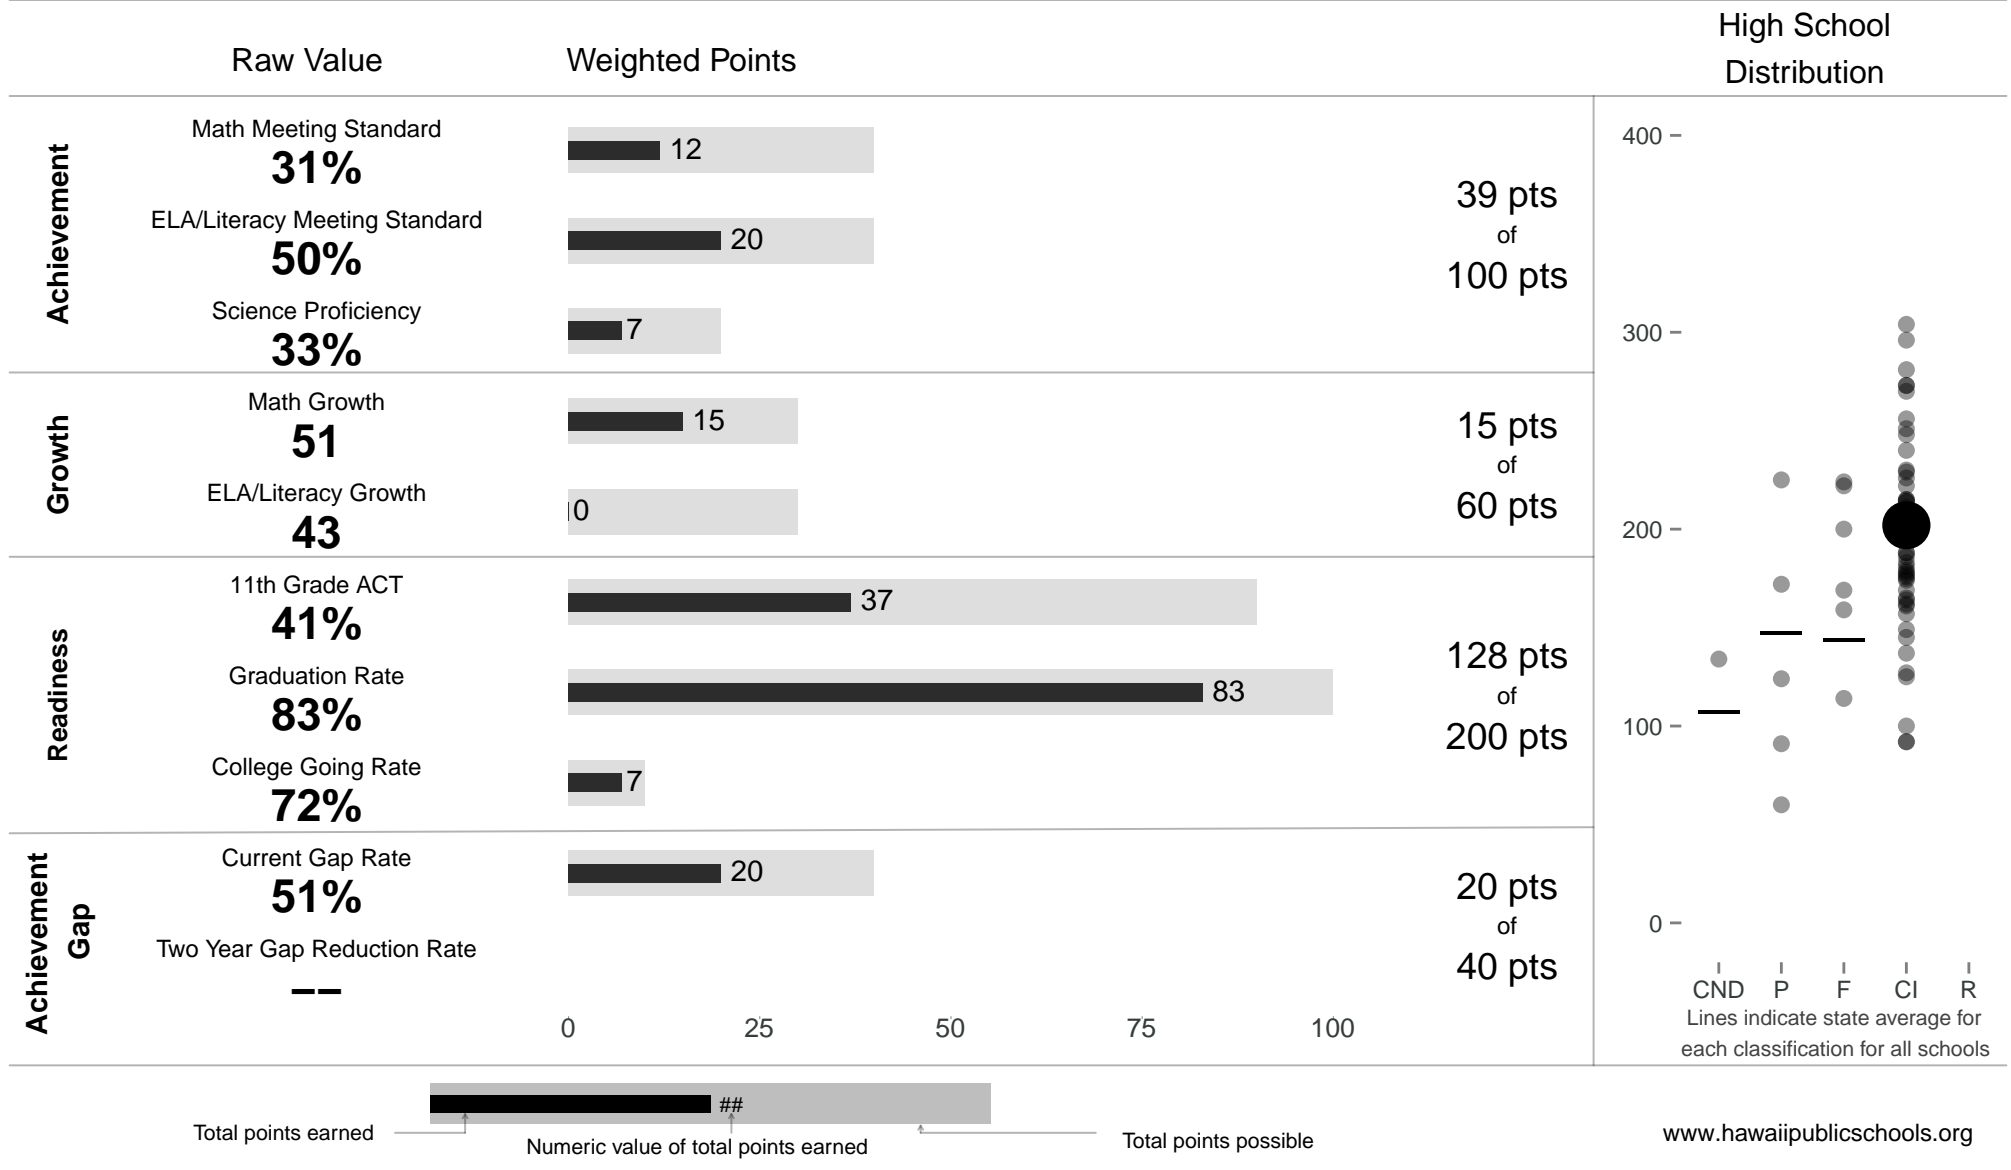

# Waiakea High

**202 points** of 400 points

School Year 2014–2015: Continuous Improvement

Trigger: None

School Year 2013–2014: Continuous Improvement

NOTE: Final display numbers are rounded, which may cause subtotals to appear to sum incorrectly. The total points value on the upper right is accurate.

Run Date: Tuesday, September 22, 2015