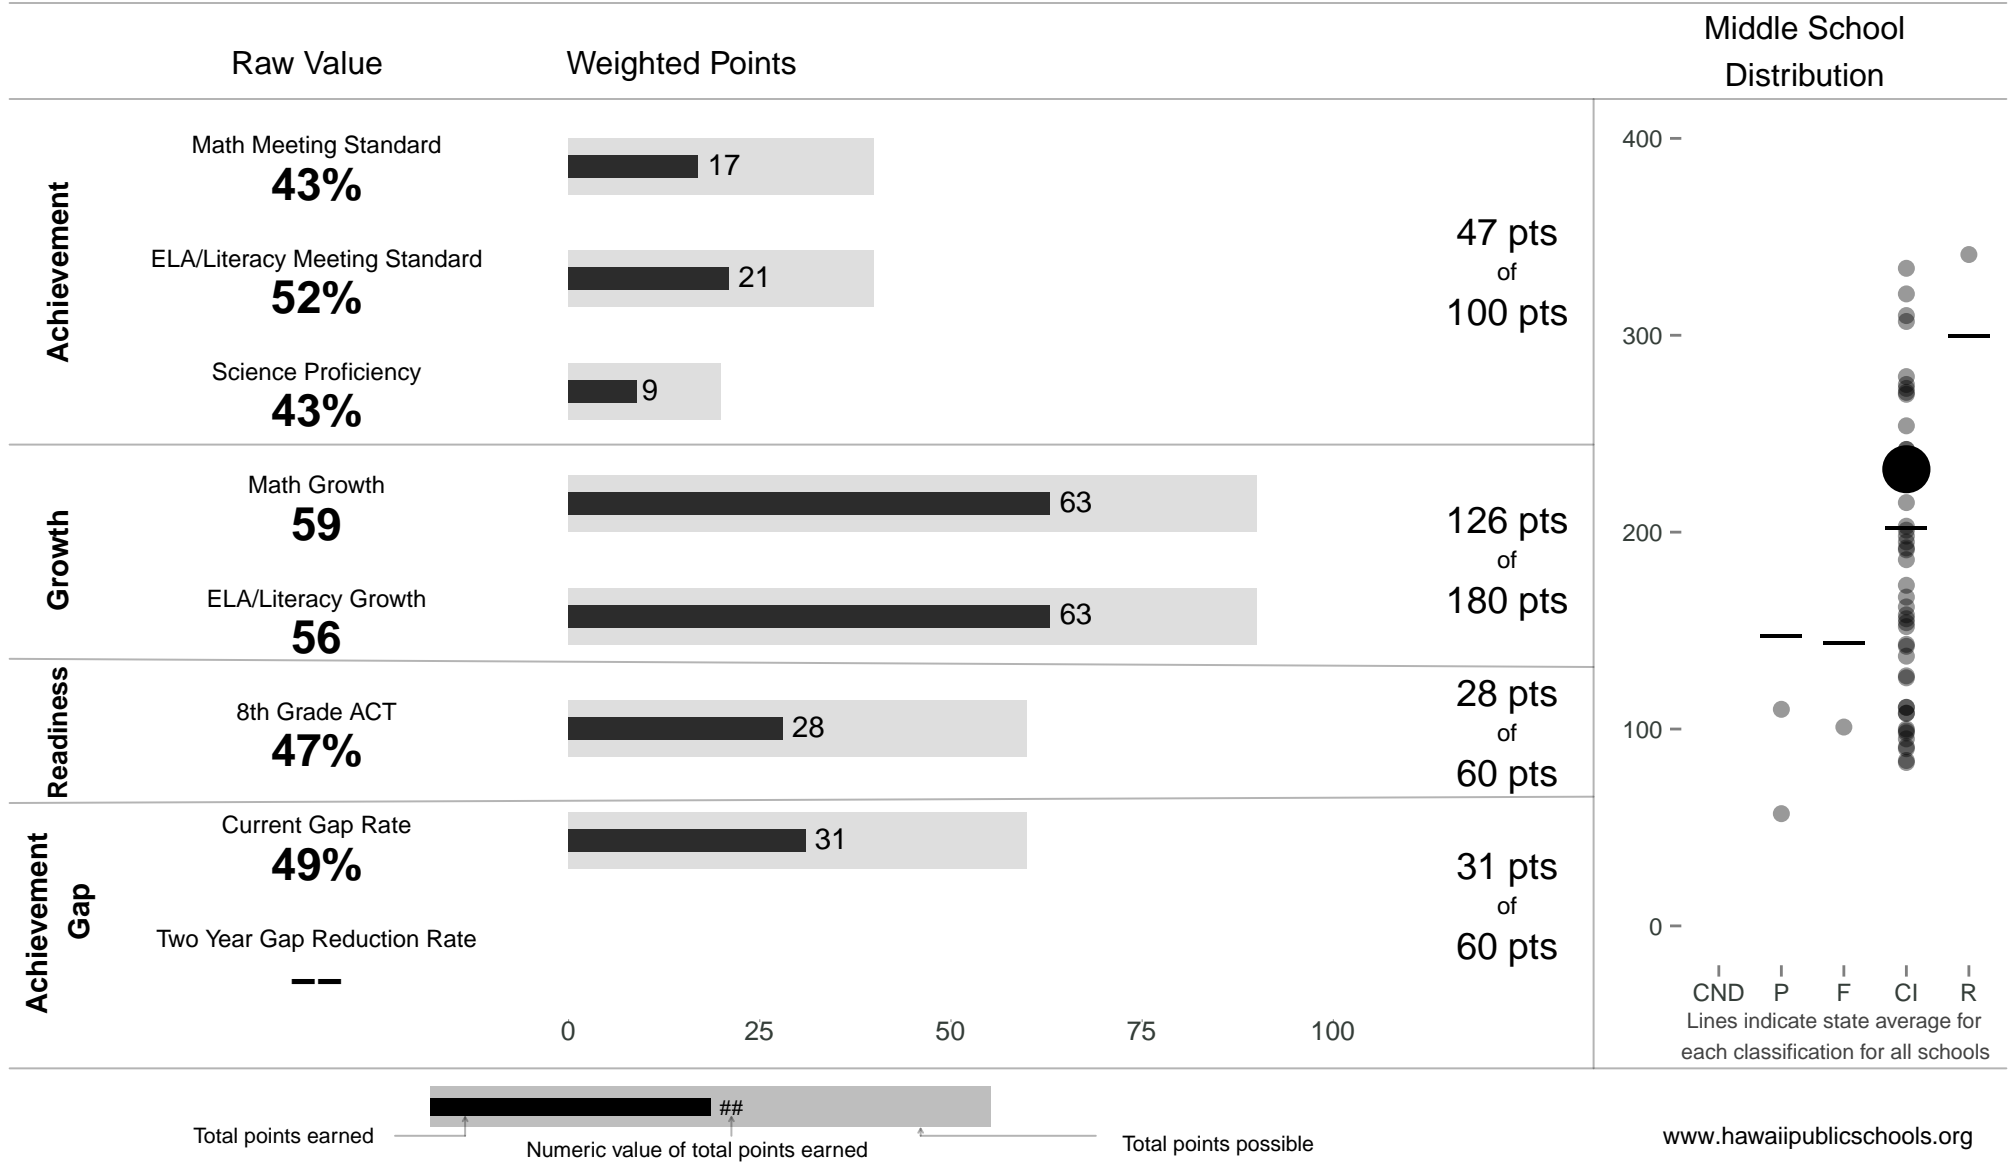

# Waiakea Intermediate

**232 points** of 400 points

School Year 2014–2015: Continuous Improvement

Trigger: None

School Year 2013–2014: Continuous Improvement

www.hawaiipublicschools.org

NOTE: Final display numbers are rounded, which may cause subtotals to appear to sum incorrectly. The total points value on the upper right is accurate.

Run Date: Tuesday, September 22, 2015