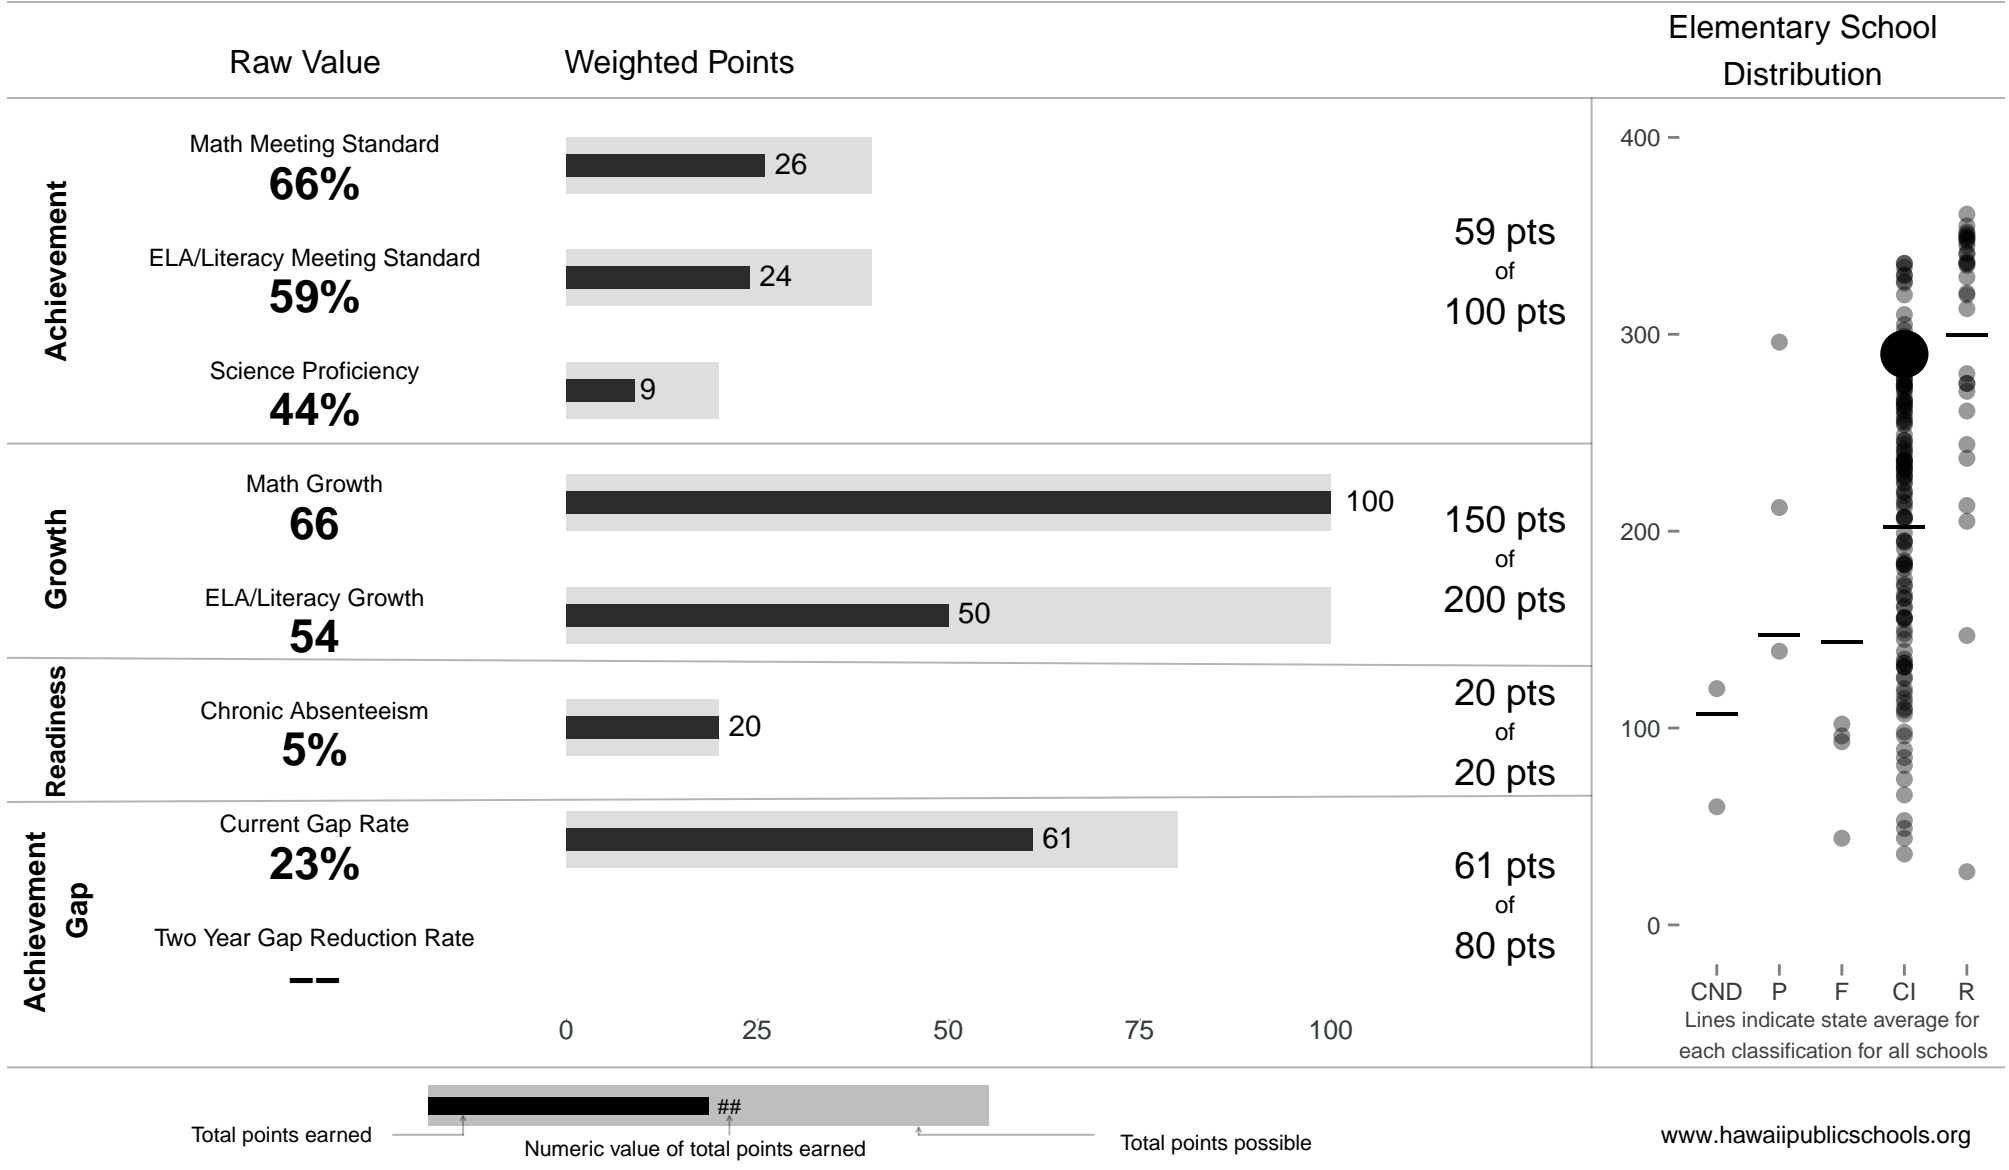

# Wai`alae Elementary PCS

**290 points** of 400 points

School Year 2014–2015: Continuous Improvement

Trigger: None

School Year 2013–2014: Continuous Improvement

www.hawaiipublicschools.org

NOTE: Final display numbers are rounded, which may cause subtotals to appear to sum incorrectly. The total points value on the upper right is accurate.

Run Date: Tuesday, September 22, 2015