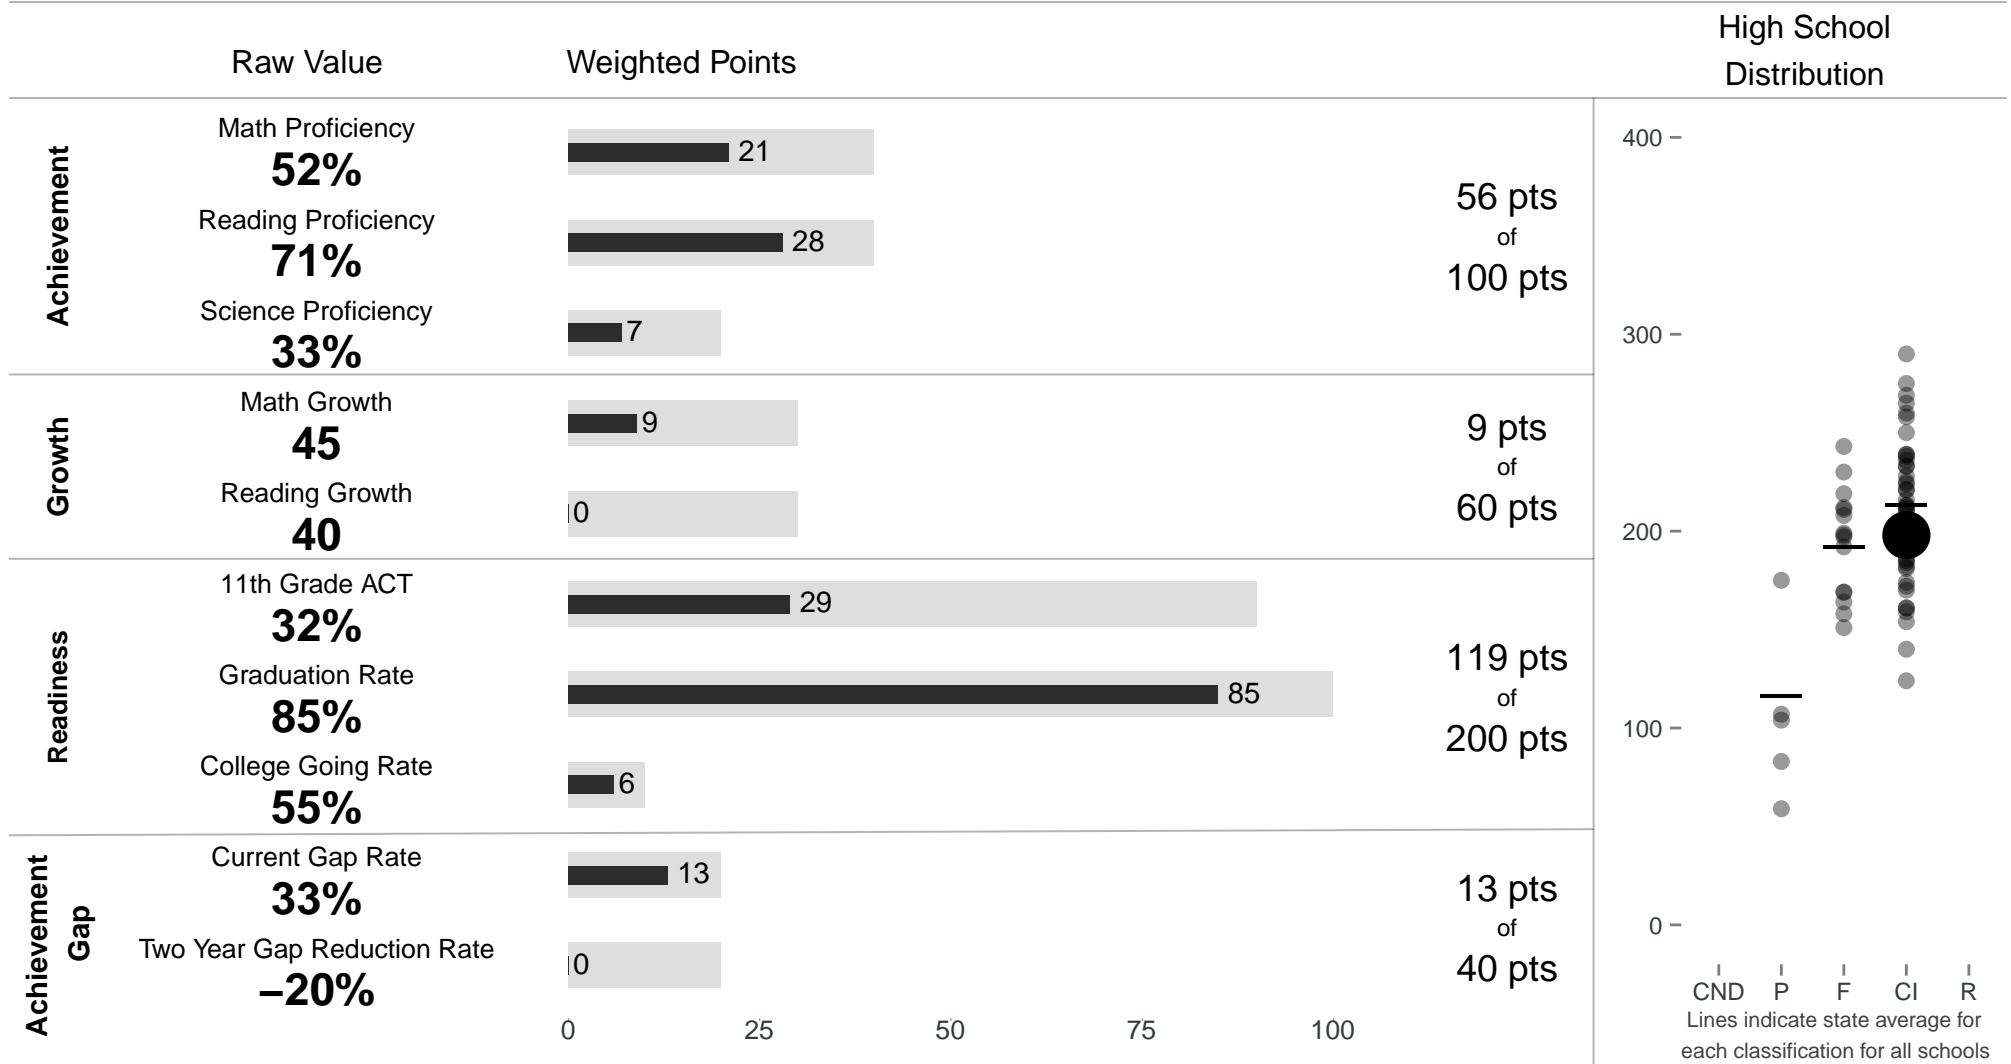

# Waialua High & Intermediate

**198 points** of 400 points

School Year 2013–2014: Continuous Improvement

Trigger: None

School Year 2012–2013: Continuous Improvement

www.hawaiipublicschools.org

NOTE: Final display numbers are rounded, which may cause subtotals to appear to sum incorrectly. The total points value on the upper right is accurate.

Run Date: Thursday, September 11, 2014 – Final Run