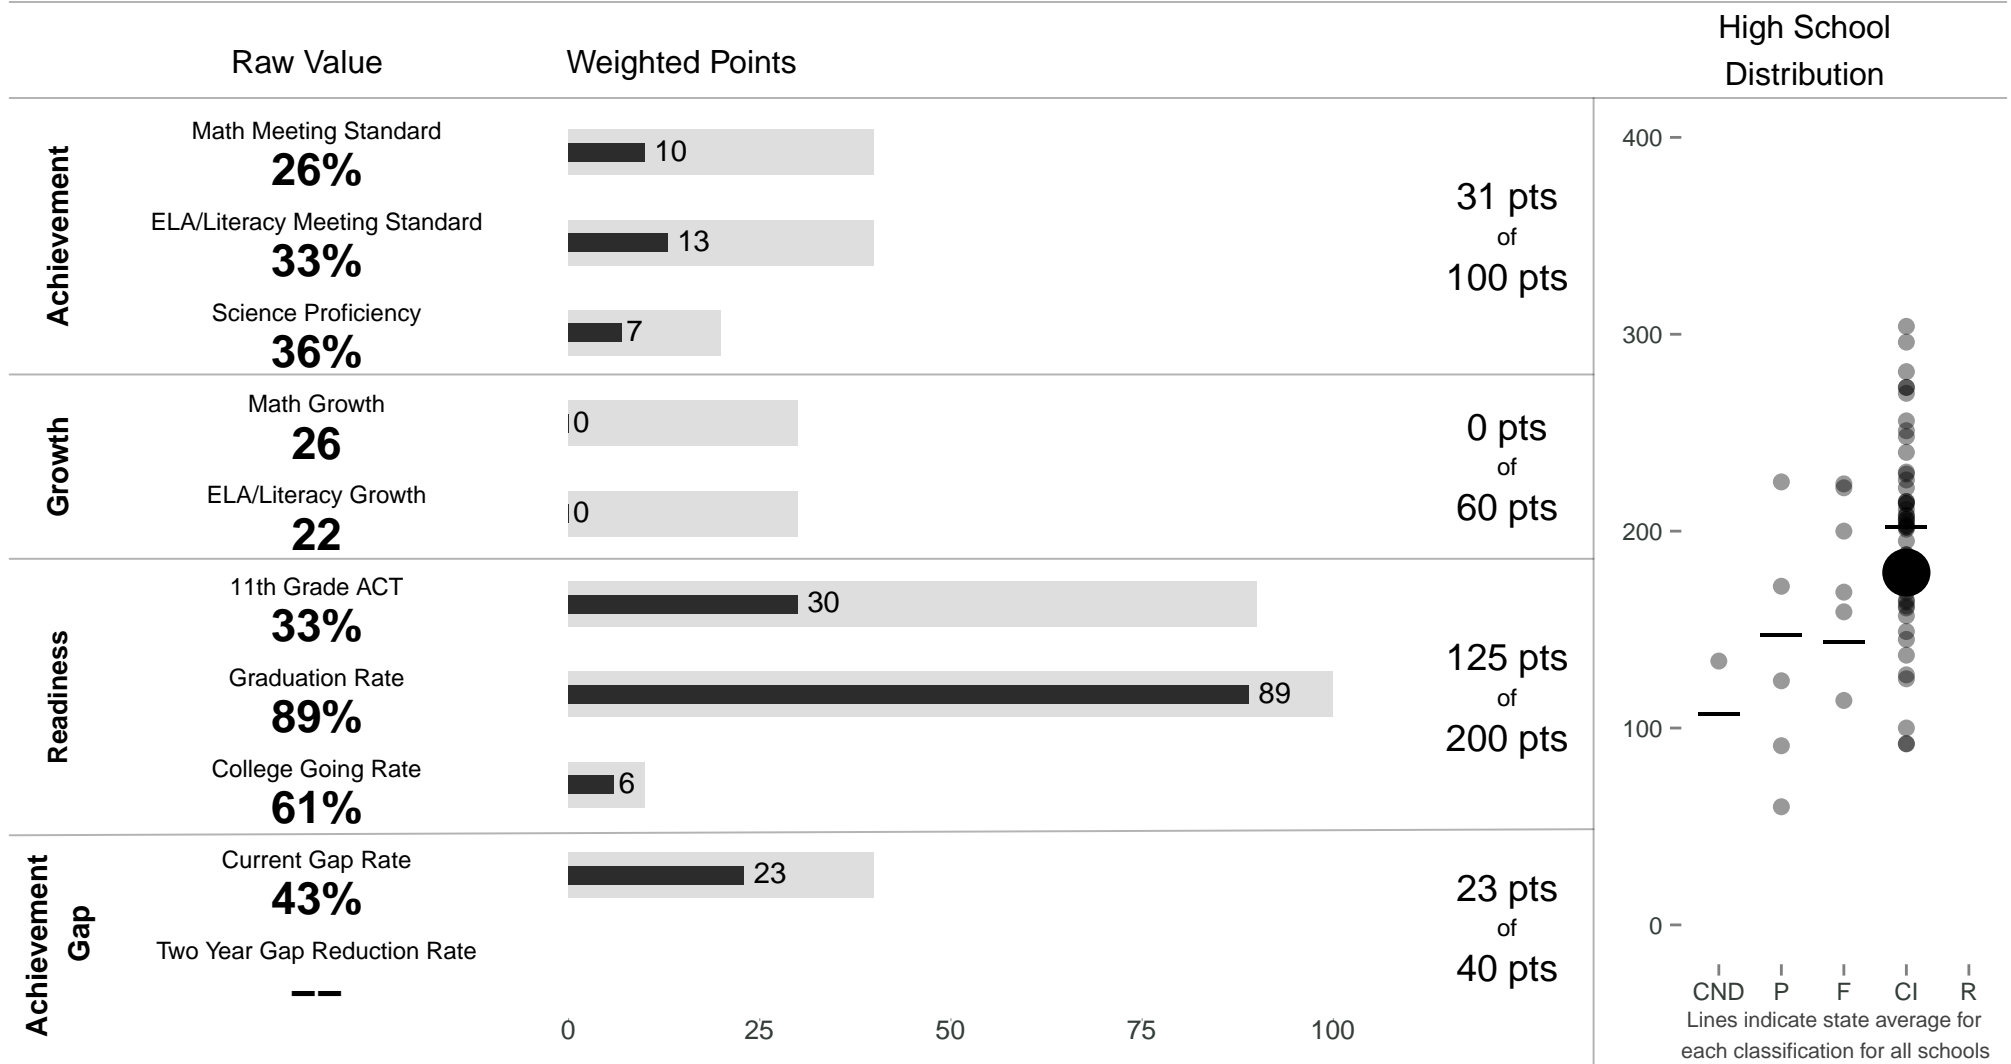

# Waialua High & Intermediate

**179 points** of 400 points

School Year 2014–2015: Continuous Improvement

Trigger: None

School Year 2013–2014: Continuous Improvement

www.hawaiipublicschools.org

NOTE: Final display numbers are rounded, which may cause subtotals to appear to sum incorrectly. The total points value on the upper right is accurate.

Run Date: Tuesday, September 22, 2015