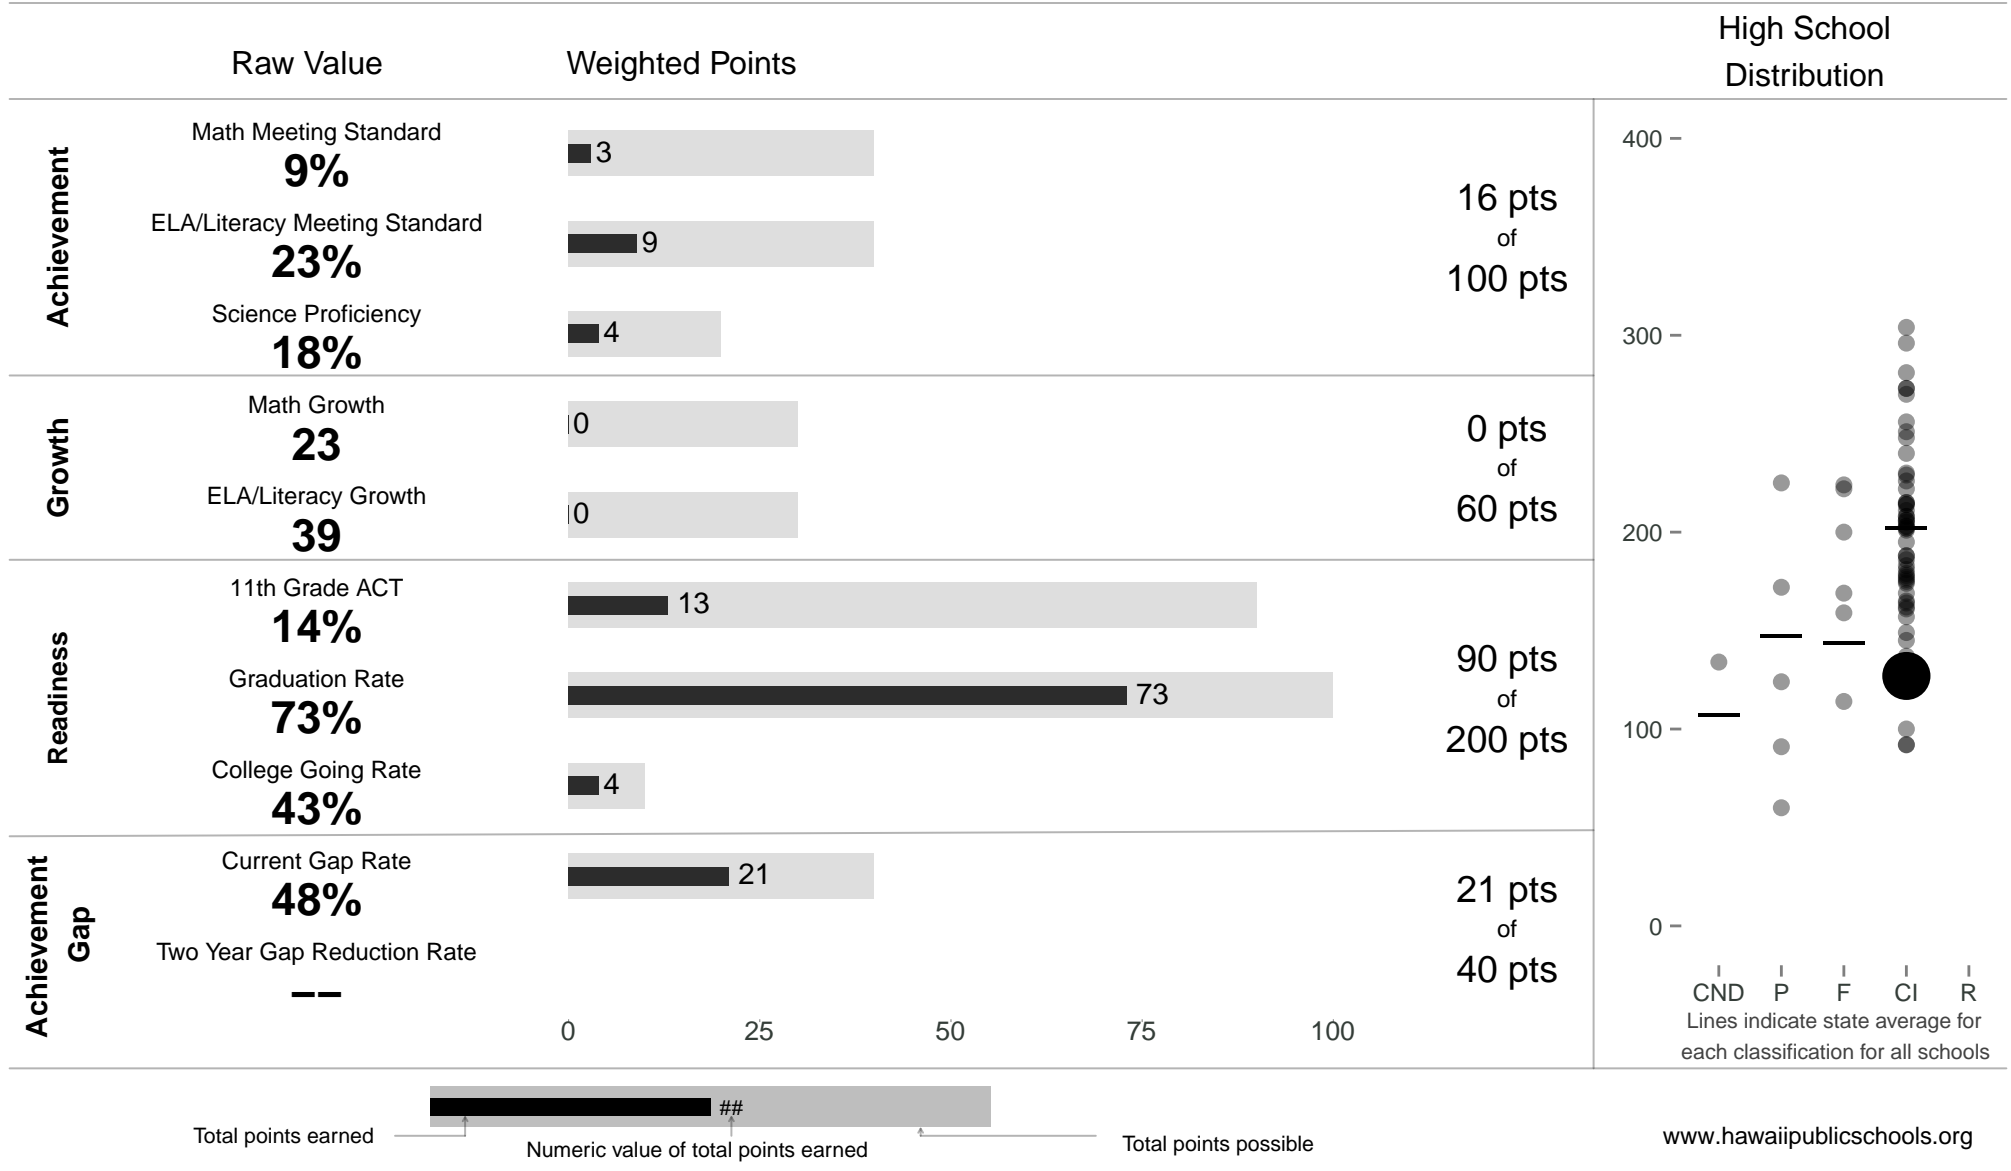

# Waianae High

**127 points** of 400 points

School Year 2014–2015: Continuous Improvement

Trigger: None

School Year 2013–2014: Focus

www.hawaiipublicschools.org

NOTE: Final display numbers are rounded, which may cause subtotals to appear to sum incorrectly. The total points value on the upper right is accurate.

Run Date: Tuesday, September 22, 2015