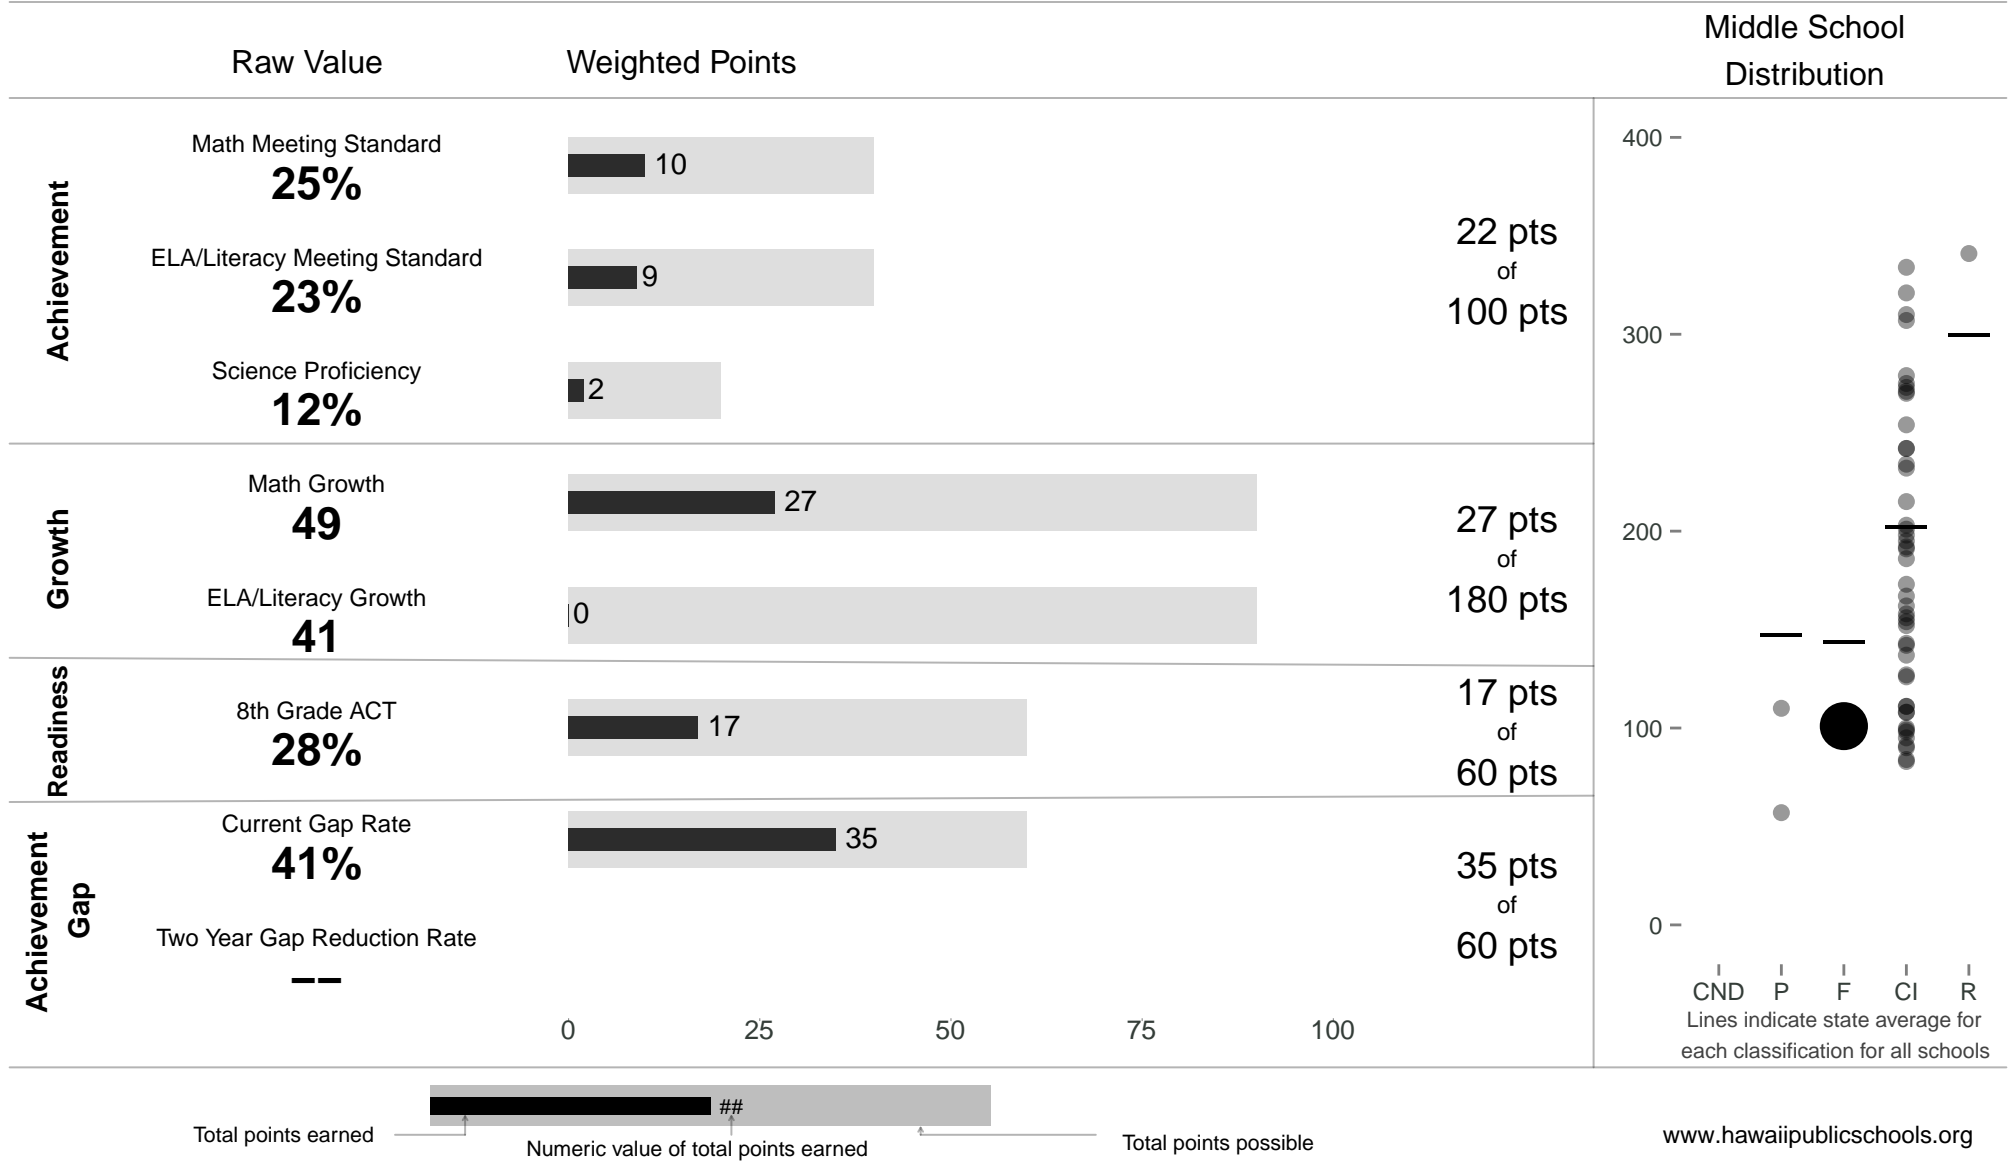

Waianae Intermediate

101 points of 400 points

School Year 2014–2015: Focus

Trigger: Carry Over

School Year 2013–2014: Focus

www.hawaiipublicschools.org

NOTE: Final display numbers are rounded, which may cause subtotals to appear to sum incorrectly. The total points value on the upper right is accurate.

Run Date: Tuesday, September 22, 2015