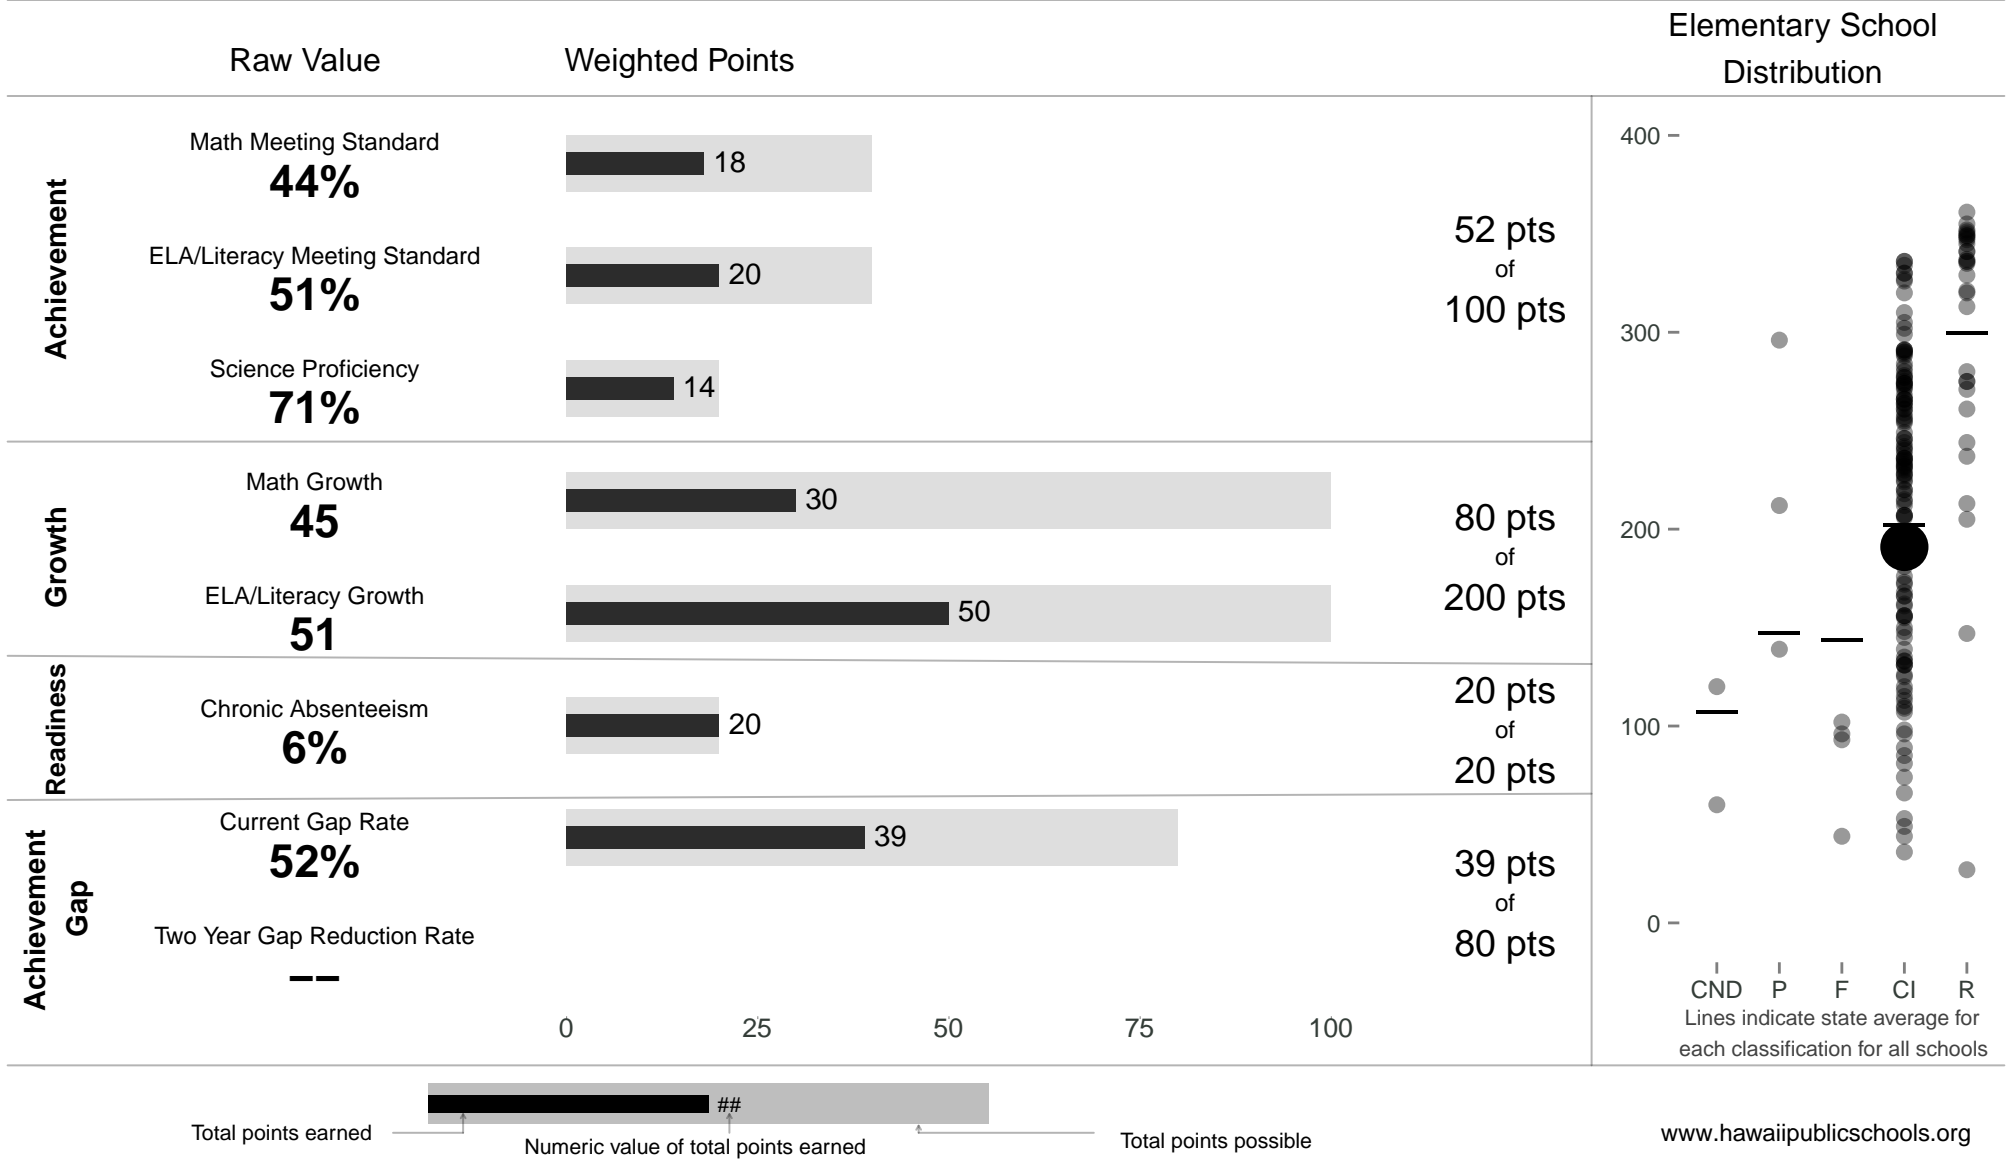

Waiau Elementary

191 points of 400 points

School Year 2014–2015: Continuous Improvement

Trigger: None

School Year 2013–2014: Continuous Improvement

www.hawaiipublicschools.org

NOTE: Final display numbers are rounded, which may cause subtotals to appear to sum incorrectly. The total points value on the upper right is accurate.

Run Date: Tuesday, September 22, 2015