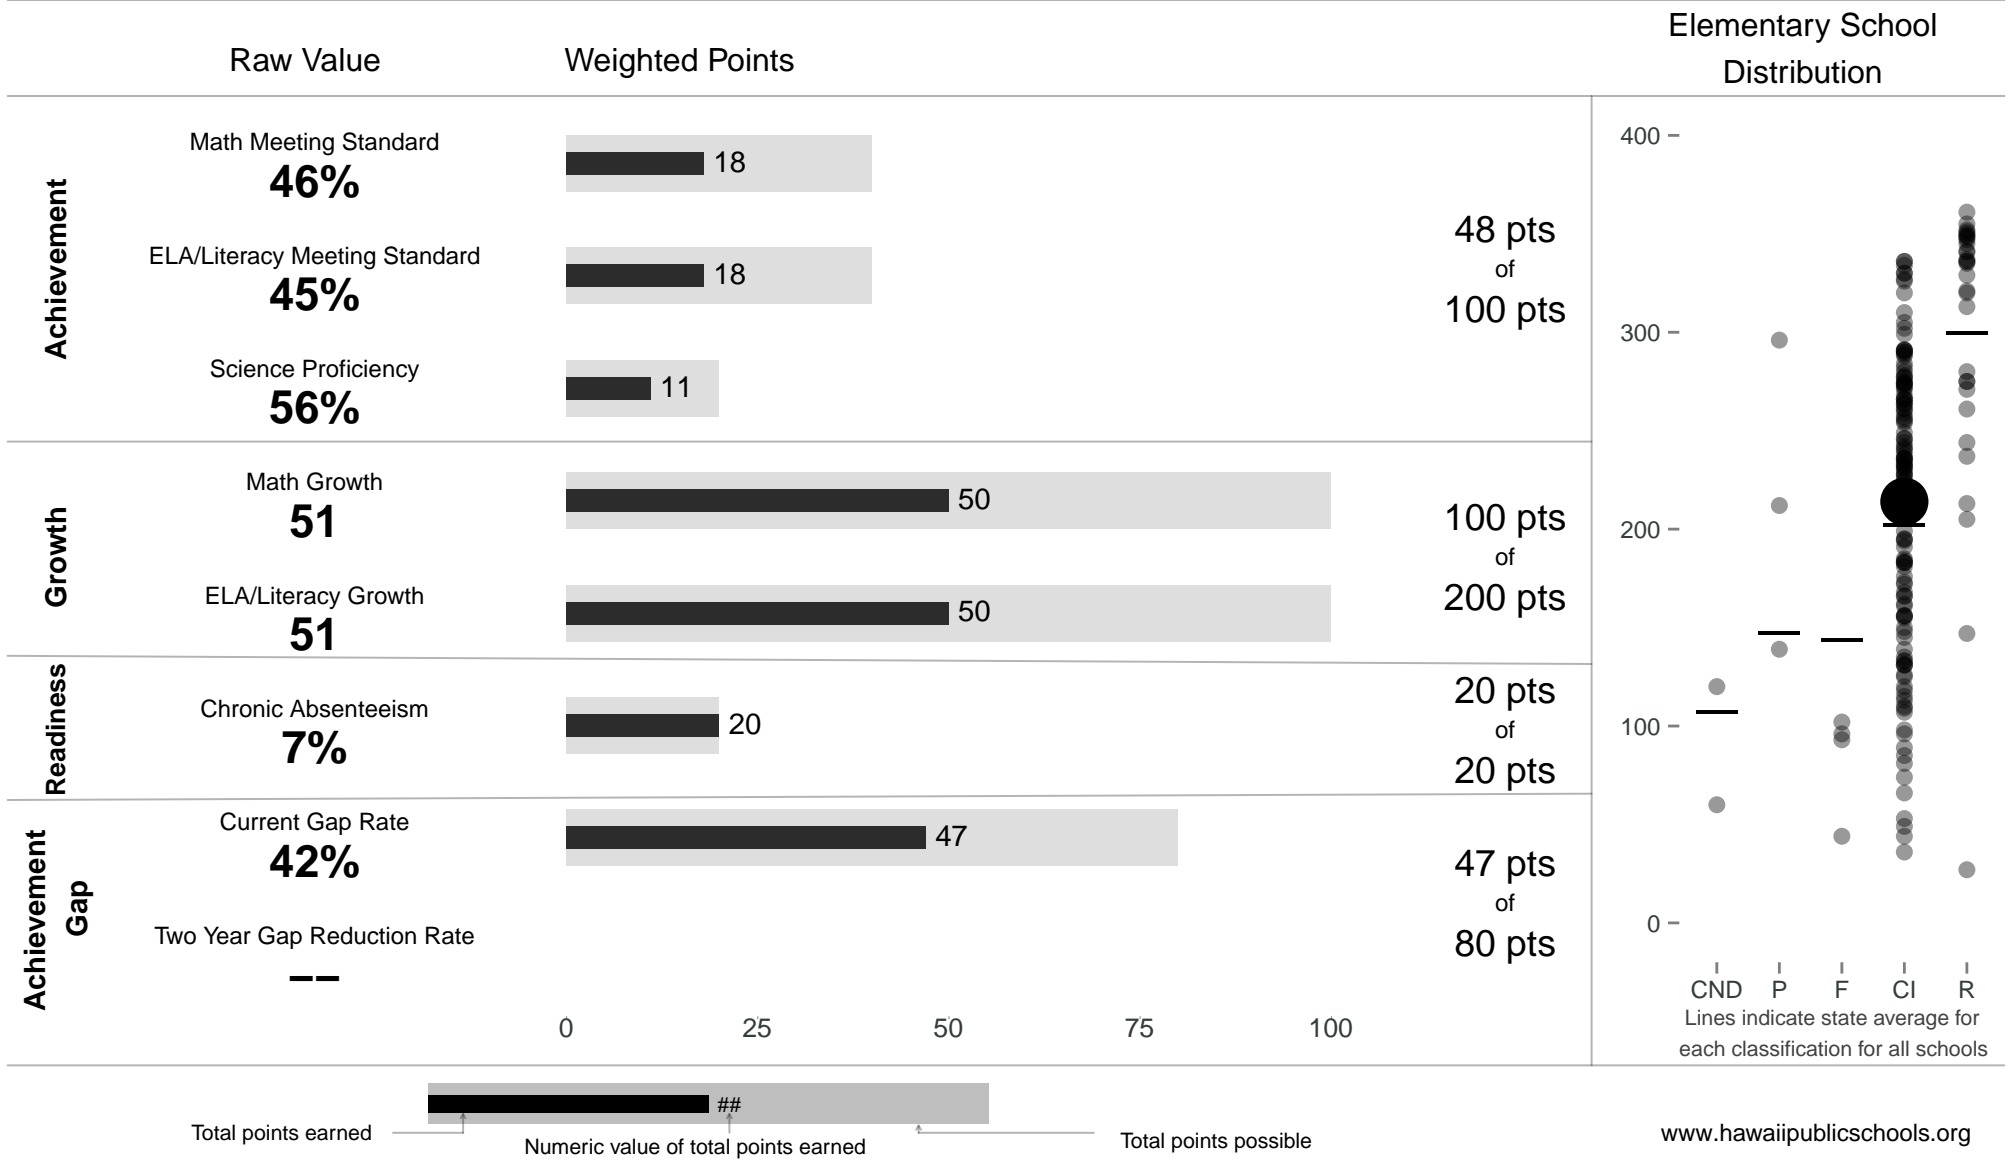

Waihee Elementary

214 points of 400 points

School Year 2014–2015: Continuous Improvement

Trigger: None

School Year 2013–2014: Continuous Improvement

NOTE: Final display numbers are rounded, which may cause subtotals to appear to sum incorrectly. The total points value on the upper right is accurate.