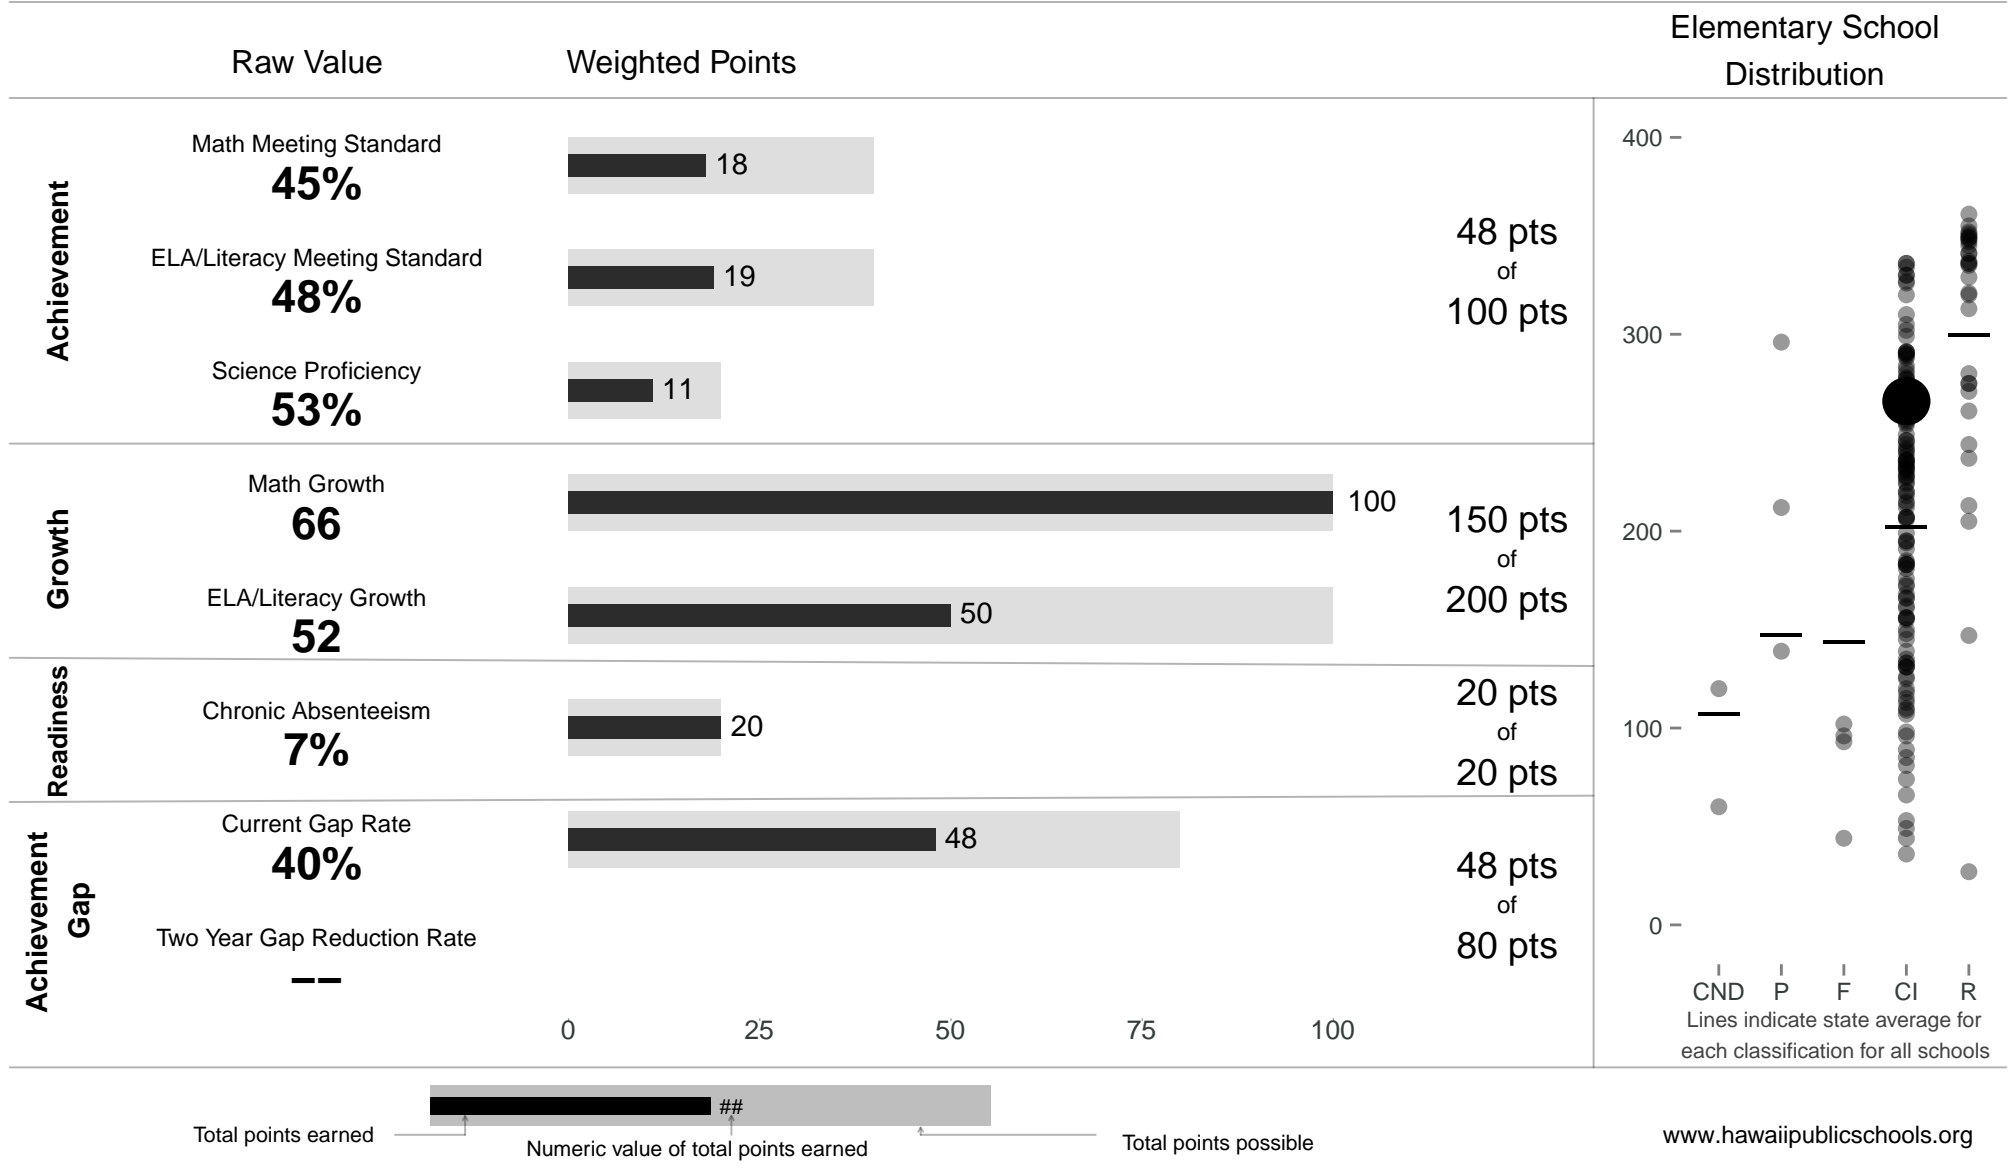

Waikele Elementary

266 points of 400 points

School Year 2014–2015: Continuous Improvement

Trigger: None

School Year 2013–2014: Continuous Improvement

www.hawaiipublicschools.org

NOTE: Final display numbers are rounded, which may cause subtotals to appear to sum incorrectly. The total points value on the upper right is accurate.

Run Date: Tuesday, September 22, 2015