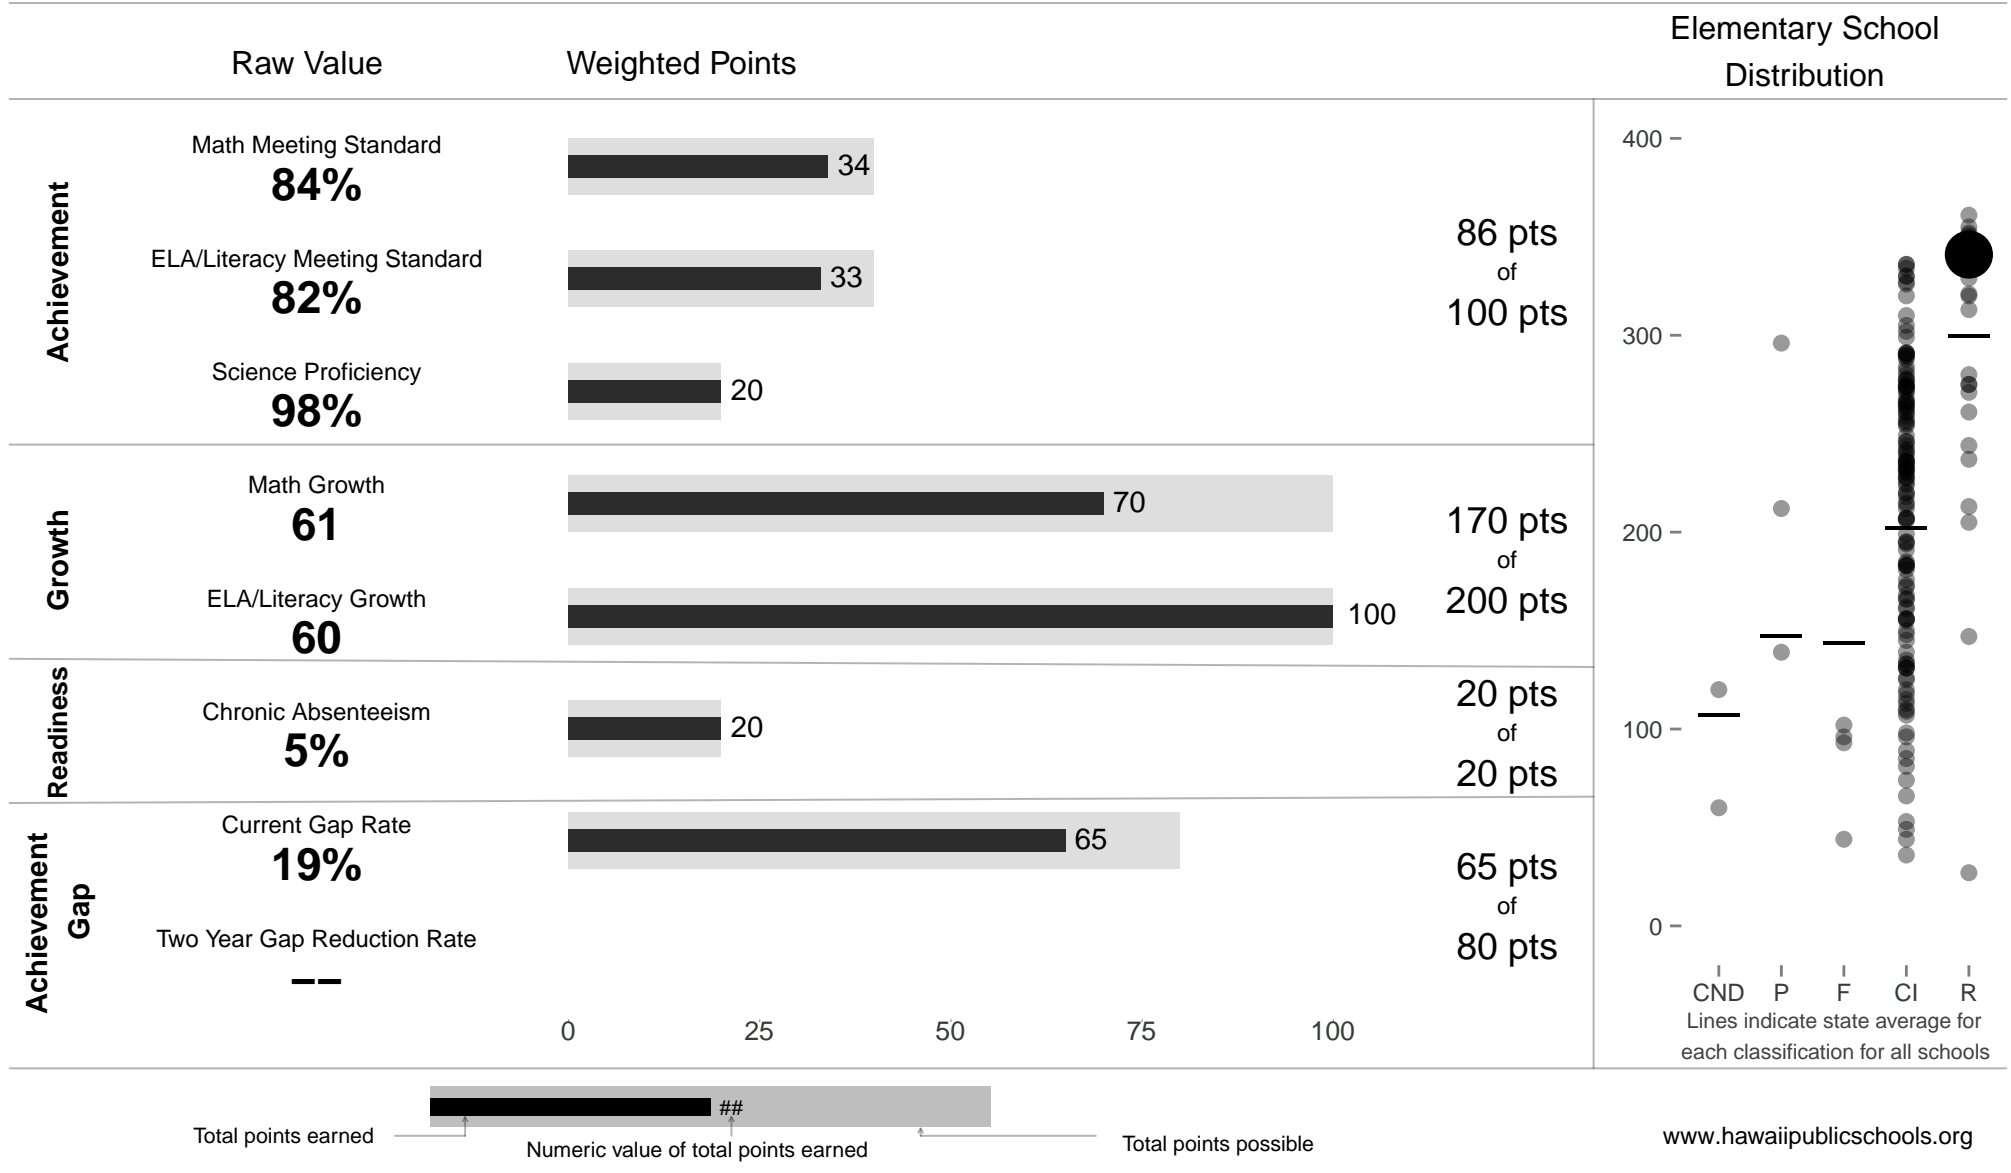

Waikiki Elementary

School Year 2014–2015: Recognition

School Year 2013–2014: Recognition

341 points of 400 points

Trigger: High–Performing

www.hawaiipublicschools.org

NOTE: Final display numbers are rounded, which may cause subtotals to appear to sum incorrectly. The total points value on the upper right is accurate.

Run Date: Tuesday, September 22, 2015