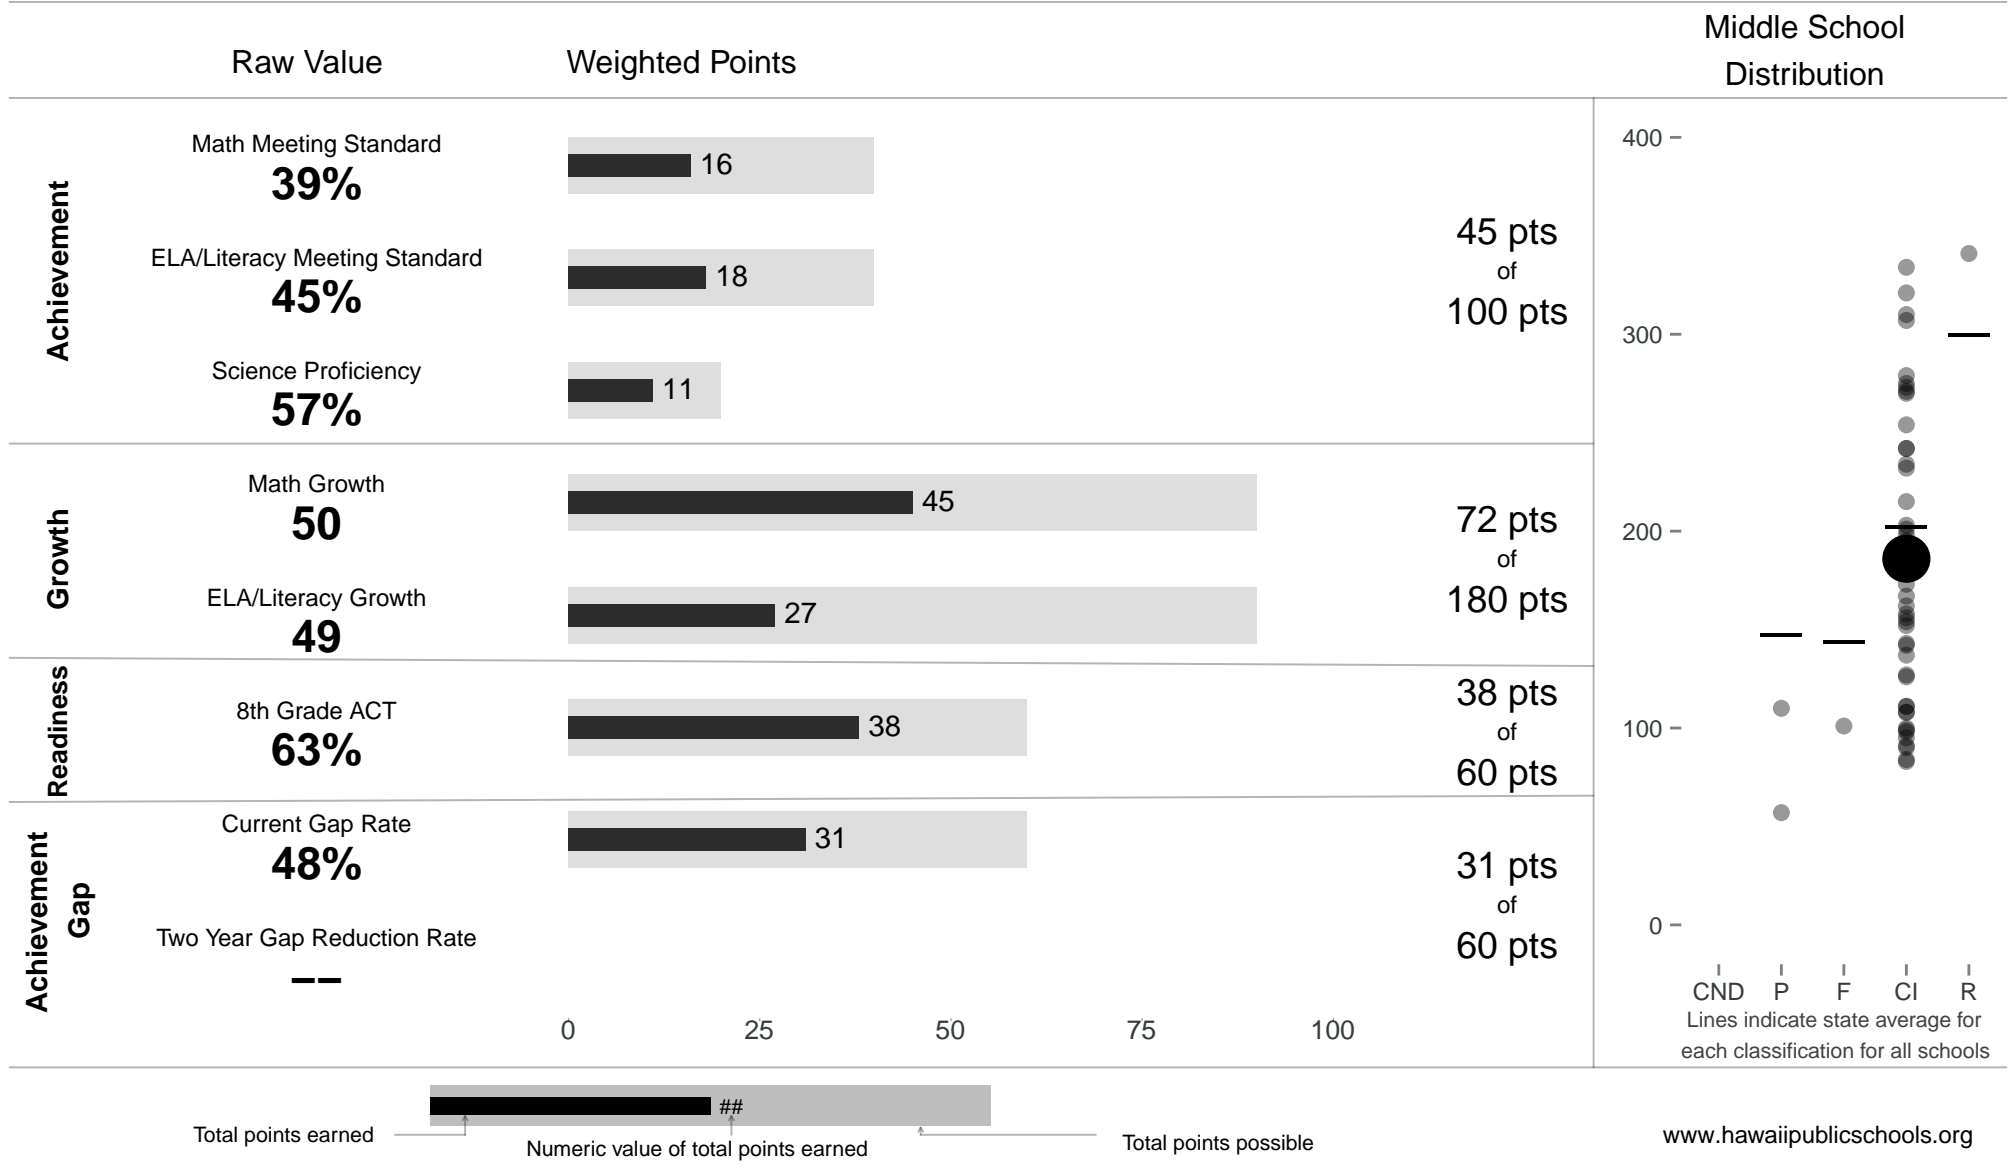

# Waikoloa Elementary & Middle

**186 points** of 400 points

School Year 2014–2015: Continuous Improvement

Trigger: None

School Year 2013–2014: Continuous Improvement

www.hawaiipublicschools.org

NOTE: Final display numbers are rounded, which may cause subtotals to appear to sum incorrectly. The total points value on the upper right is accurate.

Run Date: Tuesday, September 22, 2015