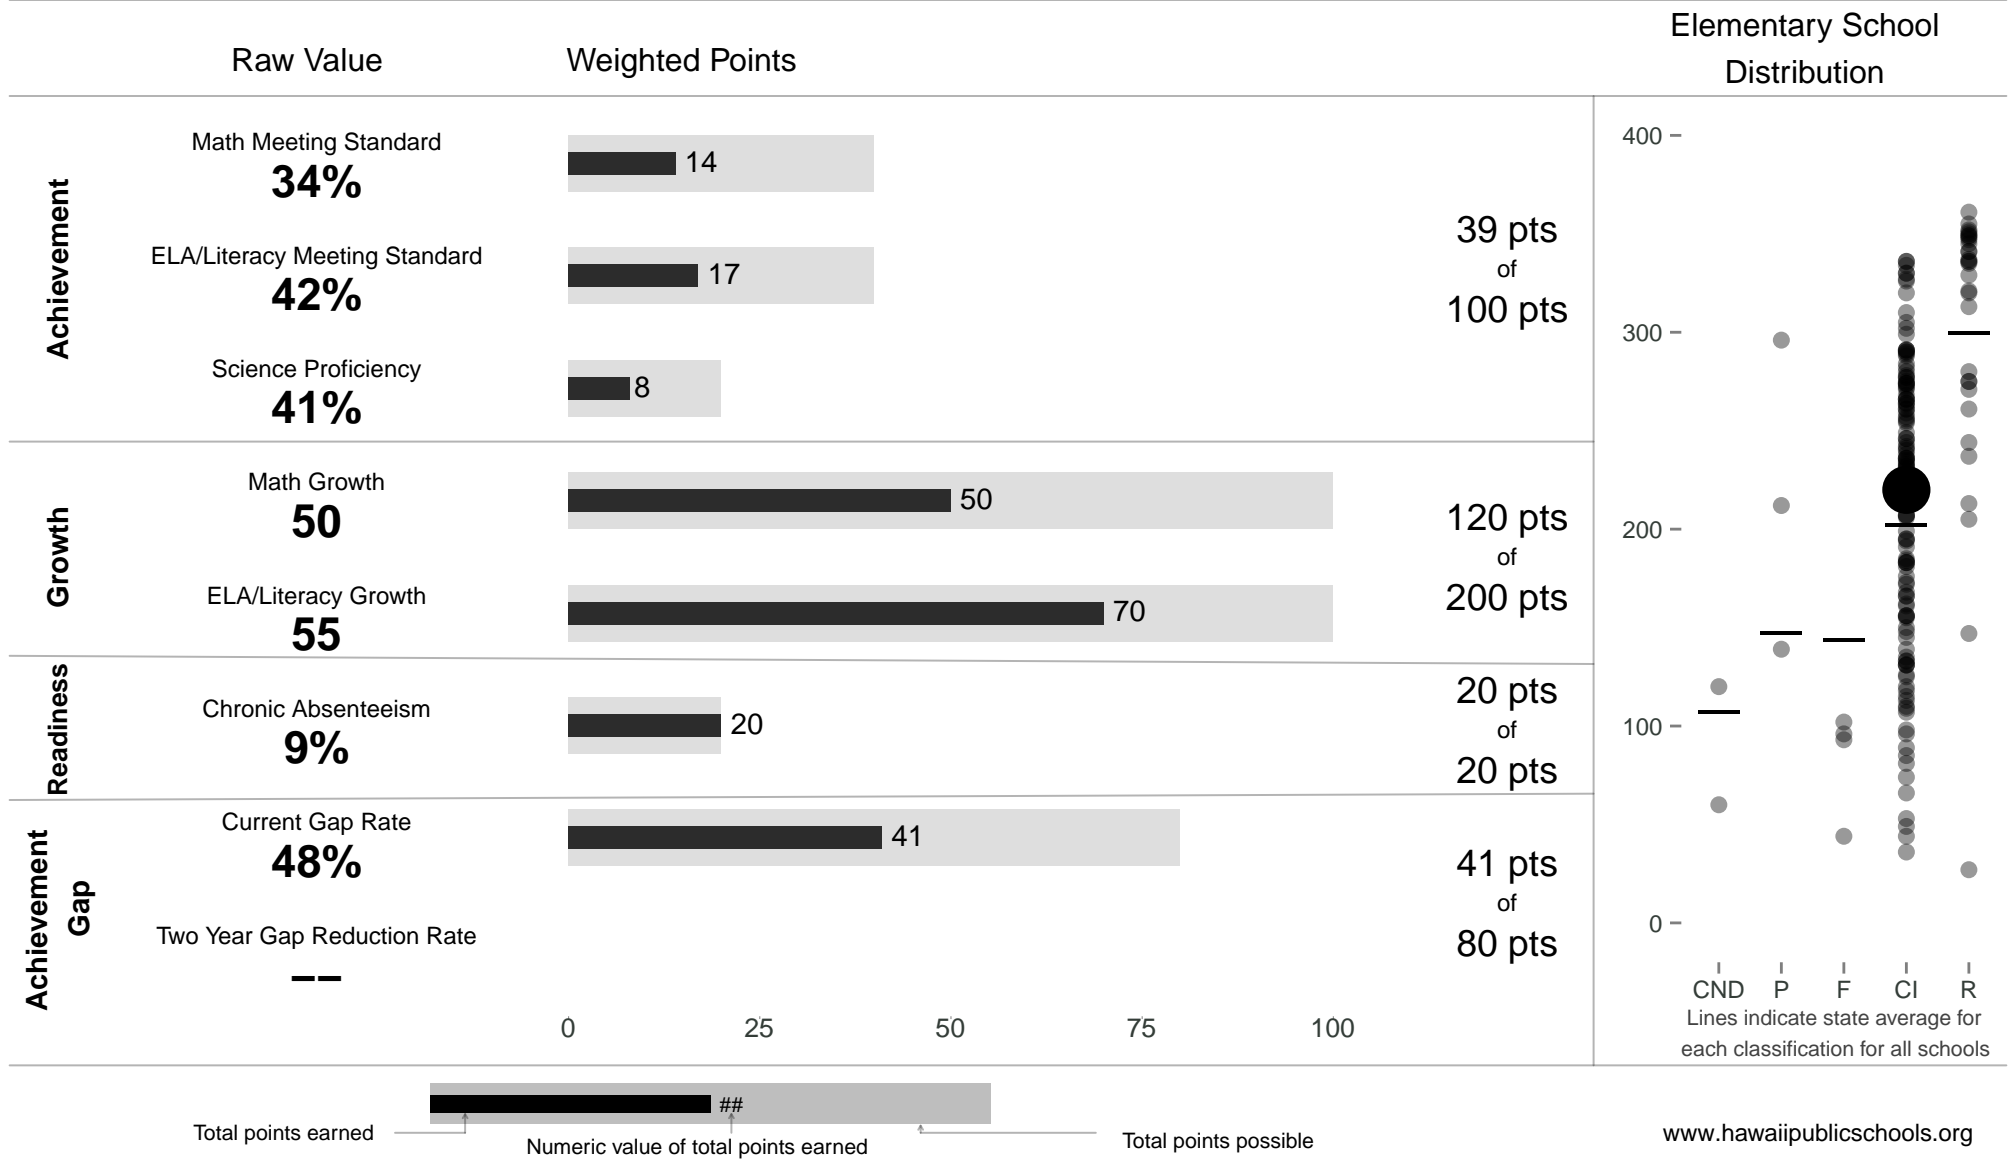

Wailuku Elementary

220 points of 400 points

School Year 2014–2015: Continuous Improvement

Trigger: None

School Year 2013–2014: Continuous Improvement

www.hawaiipublicschools.org

NOTE: Final display numbers are rounded, which may cause subtotals to appear to sum incorrectly. The total points value on the upper right is accurate.

Run Date: Tuesday, September 22, 2015