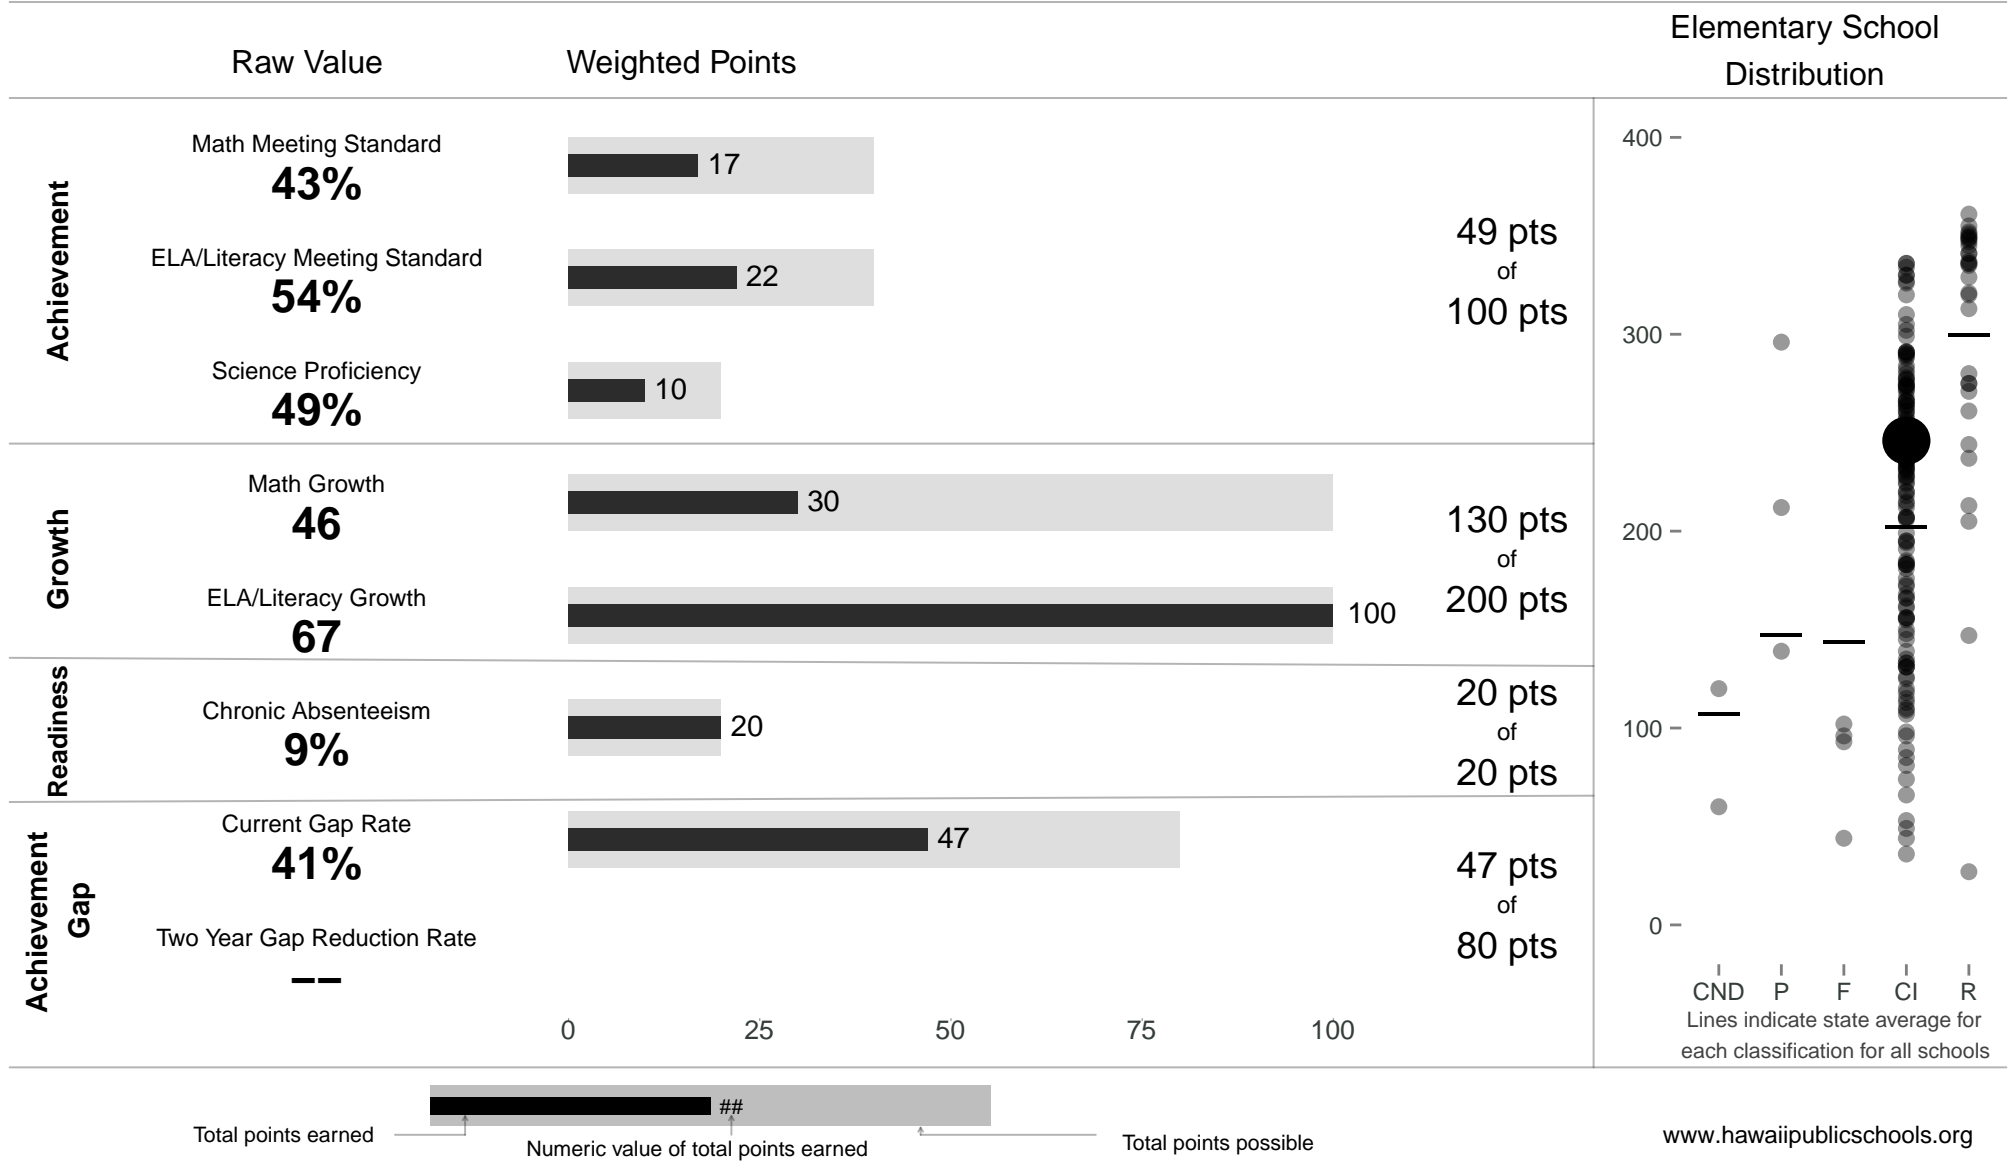

Waimalu Elementary

246 points of 400 points

School Year 2014–2015: Continuous Improvement

Trigger: None

School Year 2013–2014: Continuous Improvement

www.hawaiipublicschools.org

NOTE: Final display numbers are rounded, which may cause subtotals to appear to sum incorrectly. The total points value on the upper right is accurate.

Run Date: Tuesday, September 22, 2015