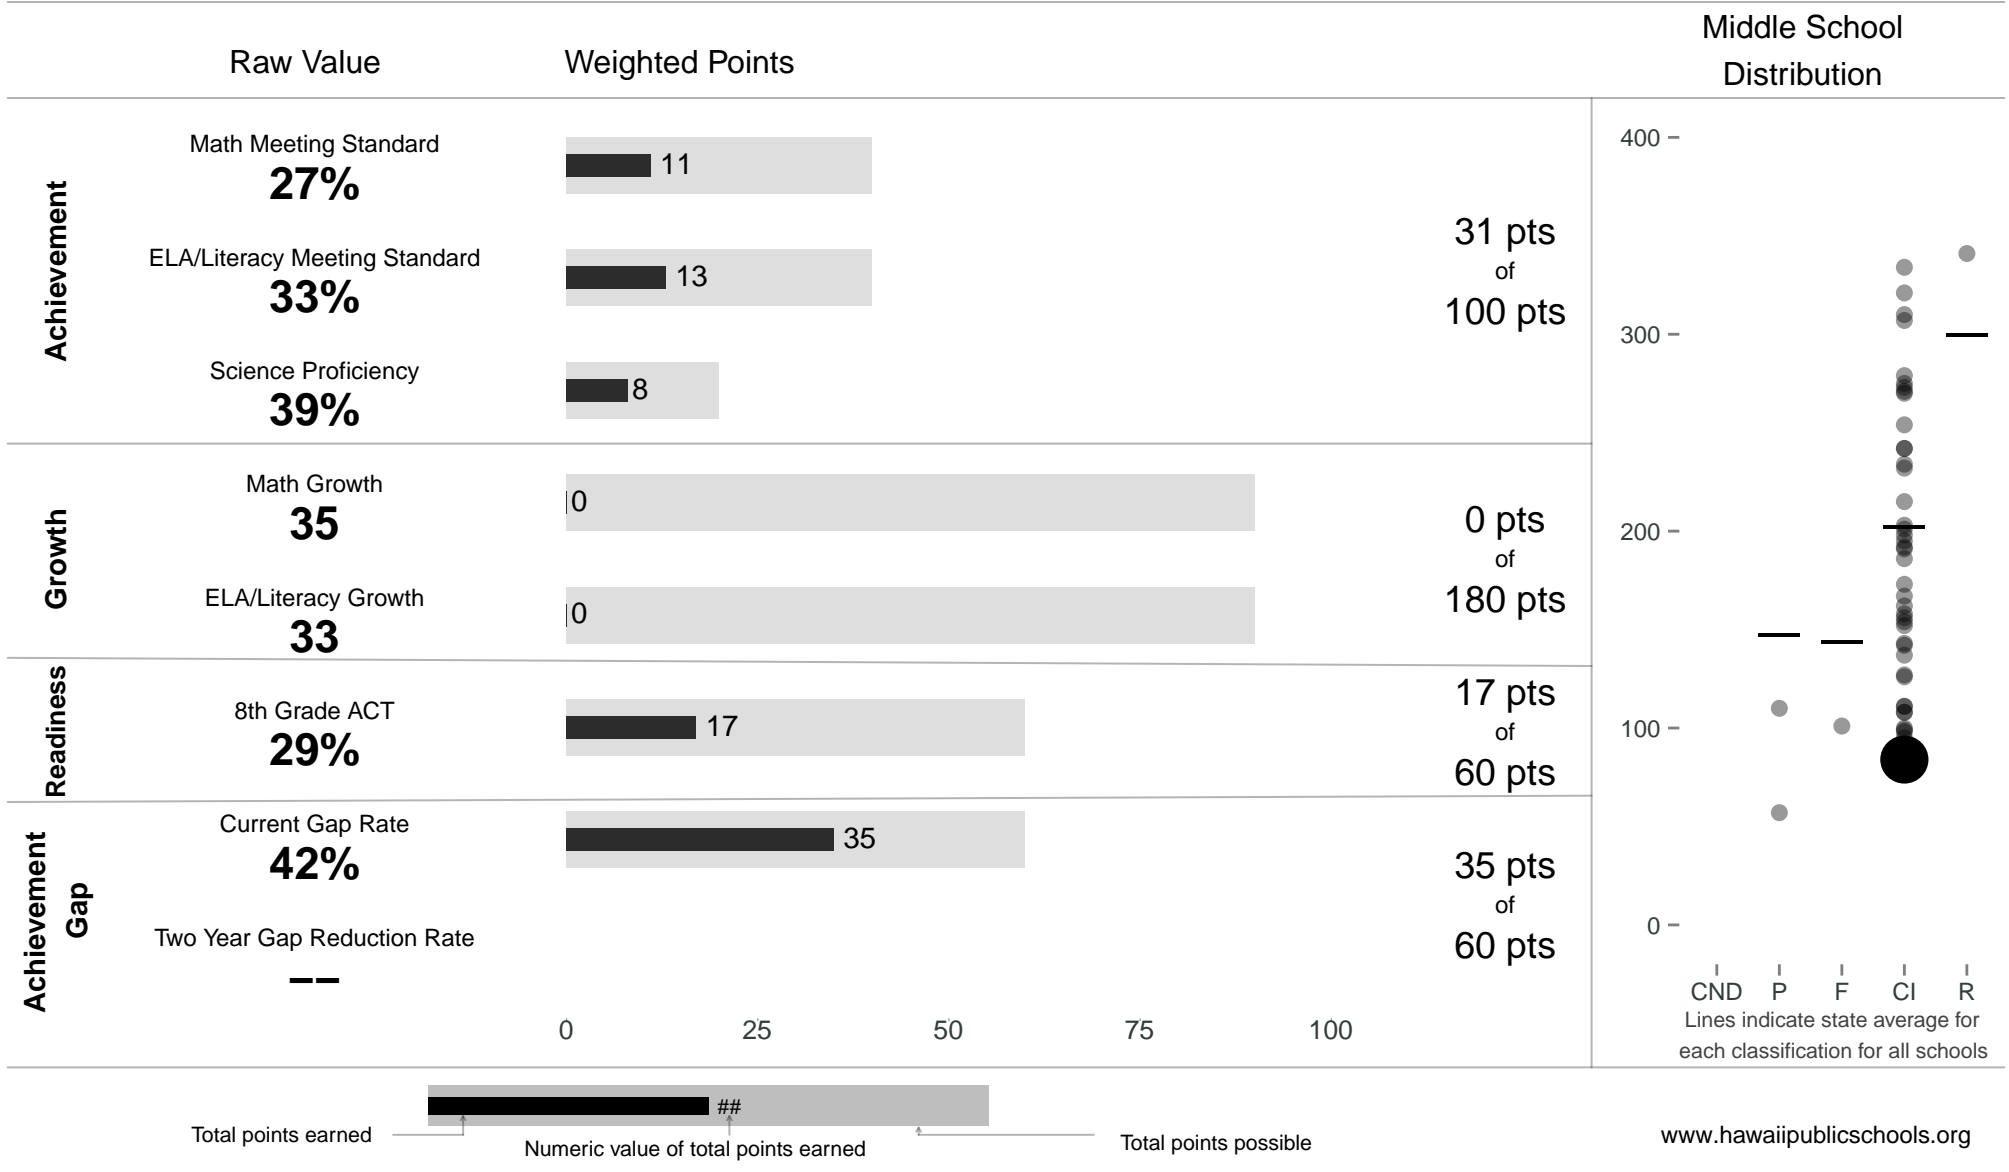

Waimanalo Elementary & Intermediate

84 points of 400 points

School Year 2014–2015: Continuous Improvement

Trigger: None

School Year 2013–2014: Continuous Improvement

www.hawaiipublicschools.org

NOTE: Final display numbers are rounded, which may cause subtotals to appear to sum incorrectly. The total points value on the upper right is accurate.

Run Date: Tuesday, September 22, 2015