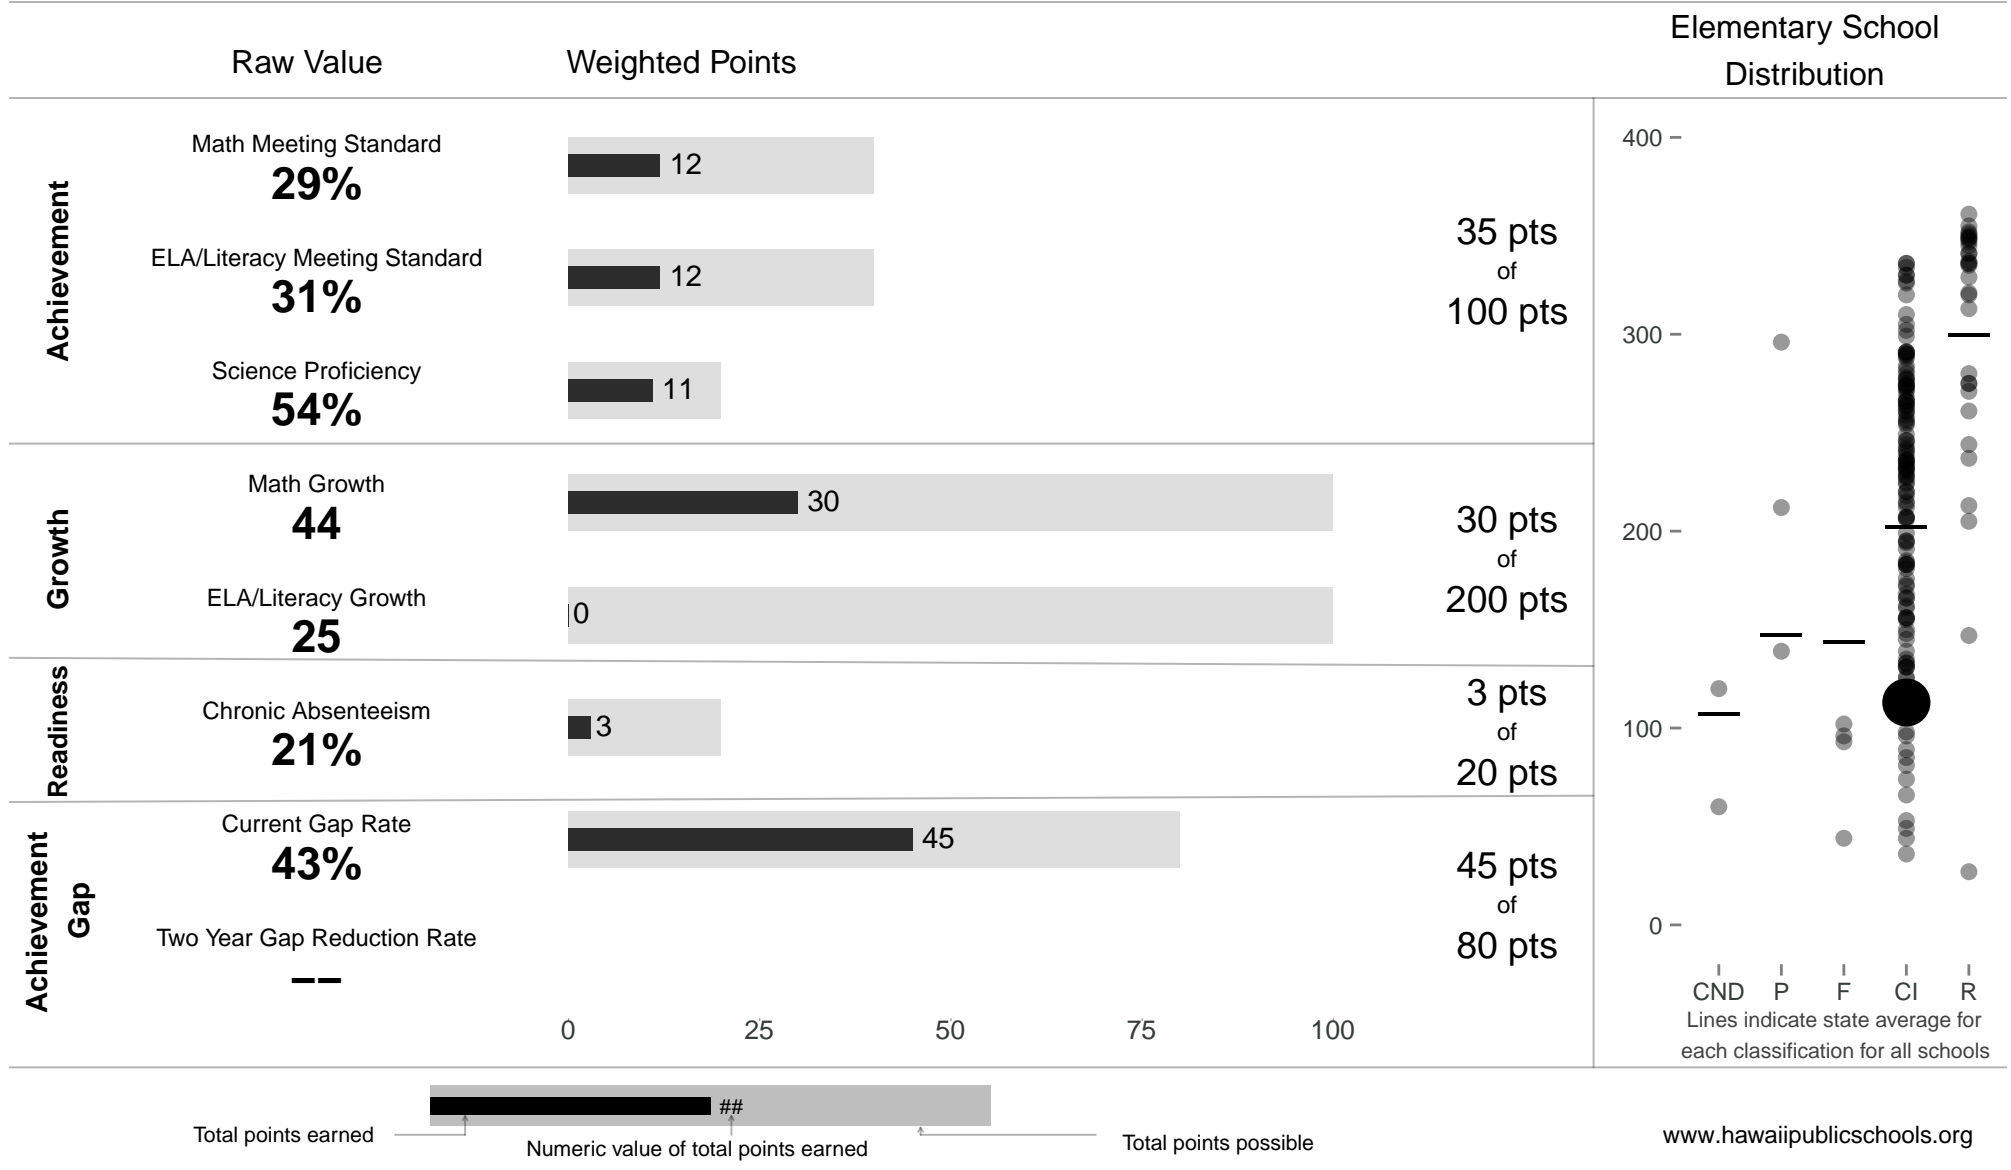

Waimea Elementary

113 points of 400 points

School Year 2014–2015: Continuous Improvement

Trigger: None

School Year 2013–2014: Continuous Improvement

www.hawaiipublicschools.org

NOTE: Final display numbers are rounded, which may cause subtotals to appear to sum incorrectly. The total points value on the upper right is accurate.

Run Date: Tuesday, September 22, 2015