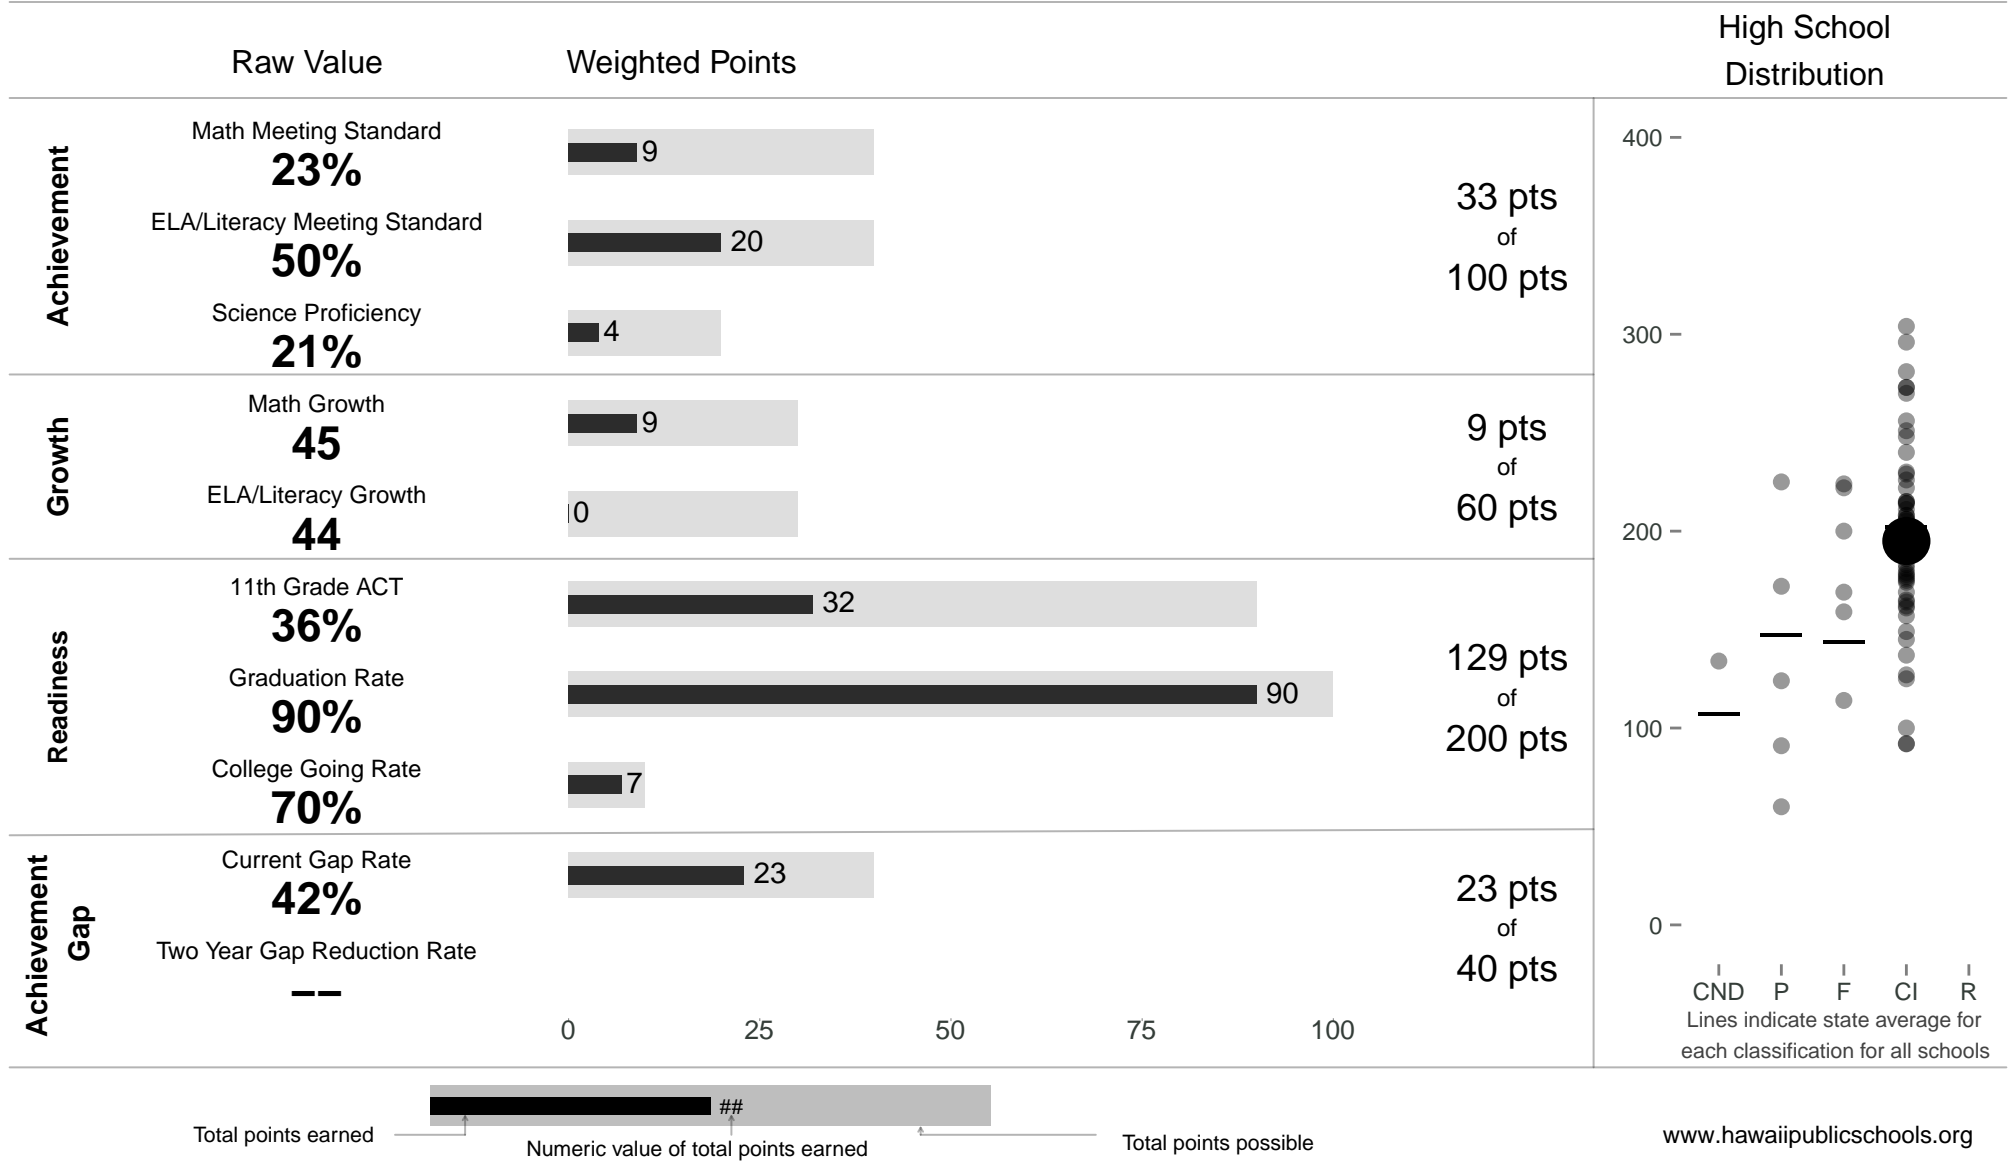

Waimea High

195 points of 400 points

School Year 2014–2015: Continuous Improvement

Trigger: None

School Year 2013–2014: Continuous Improvement

www.hawaiipublicschools.org

NOTE: Final display numbers are rounded, which may cause subtotals to appear to sum incorrectly. The total points value on the upper right is accurate.

Run Date: Tuesday, September 22, 2015