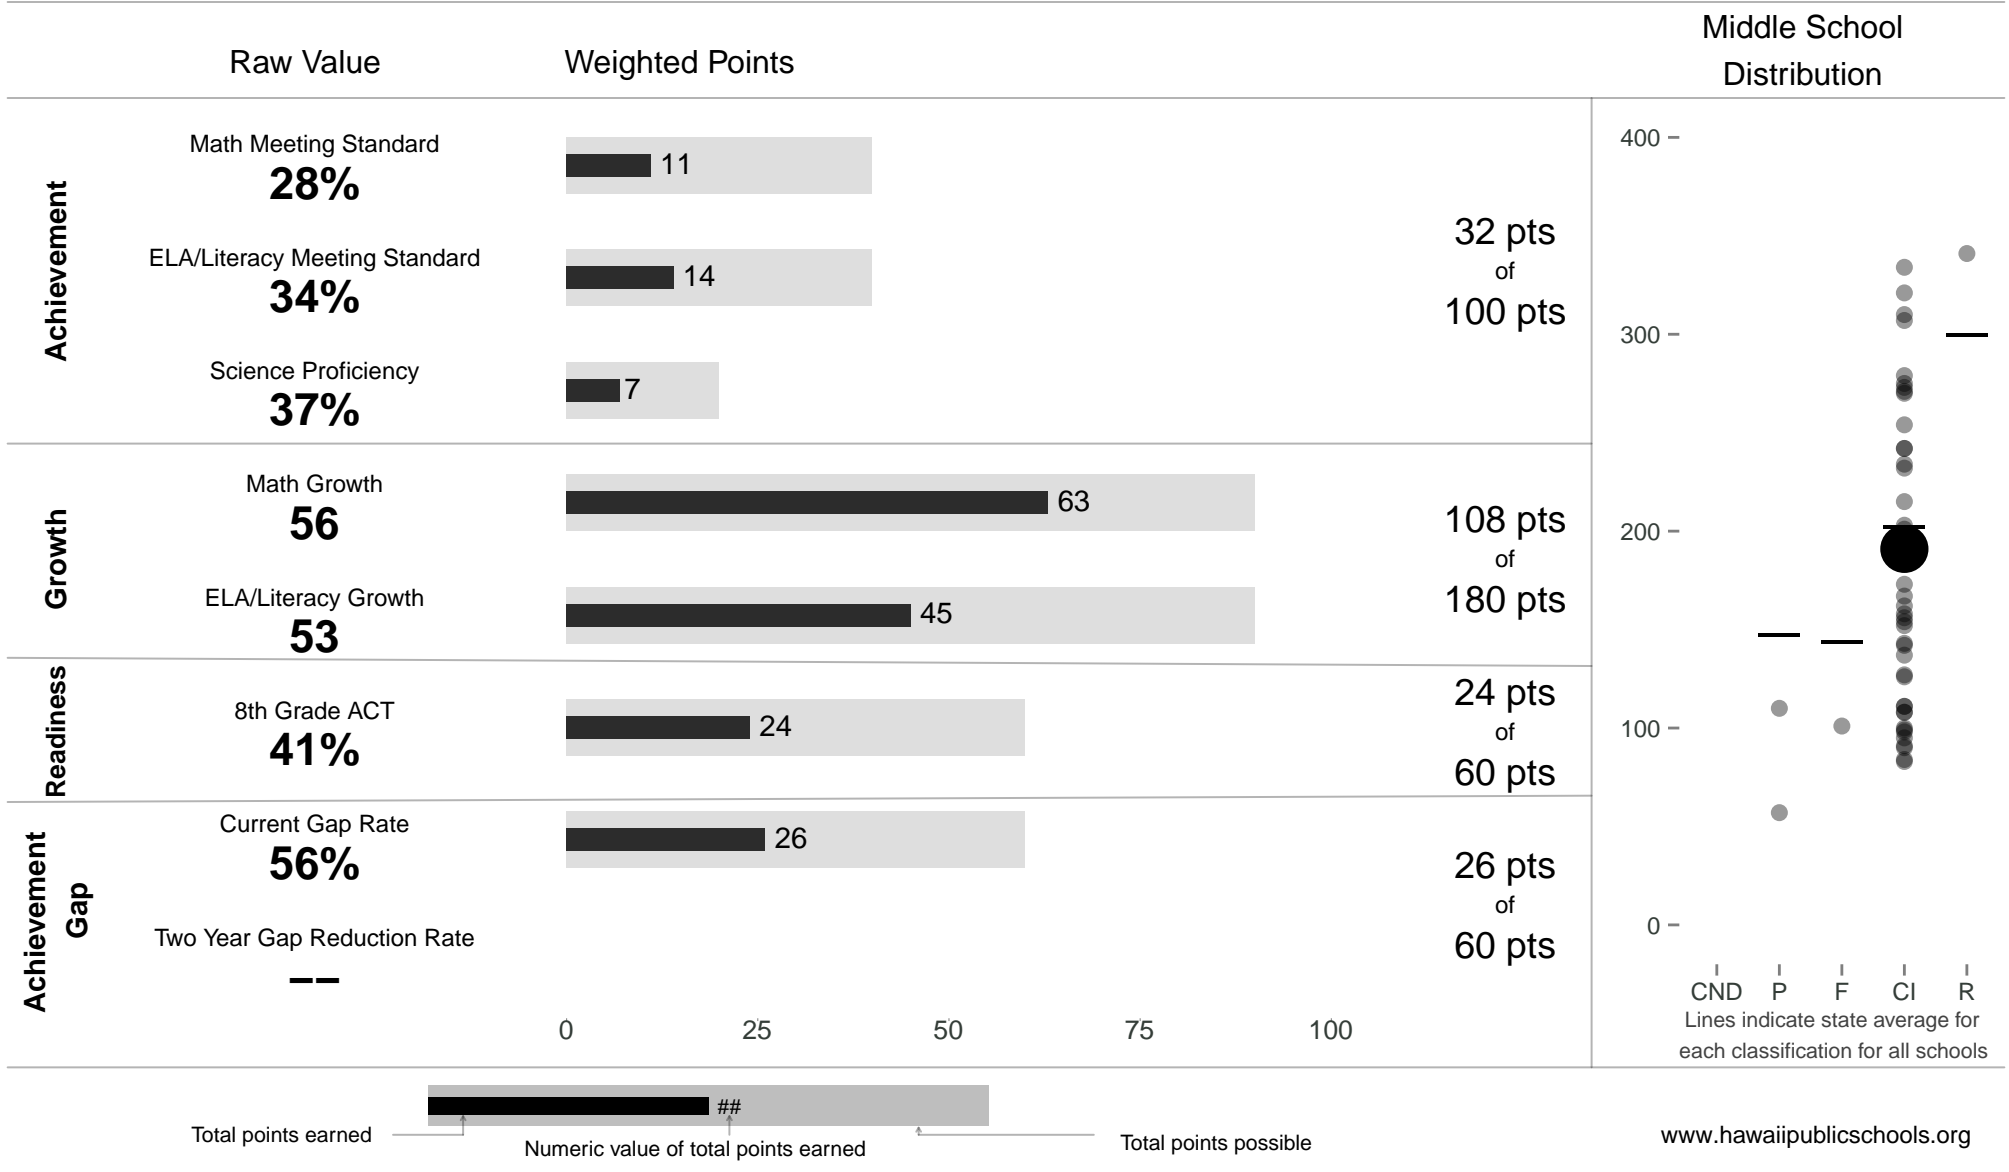

Waimea Middle PCCS

191 points of 400 points

School Year 2014–2015: Continuous Improvement

Trigger: None

School Year 2013–2014: Continuous Improvement

www.hawaiipublicschools.org

NOTE: Final display numbers are rounded, which may cause subtotals to appear to sum incorrectly. The total points value on the upper right is accurate.

Run Date: Tuesday, September 22, 2015